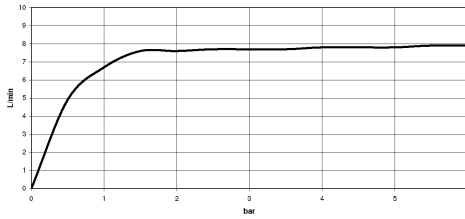

**VAIA Shower pipe with shower thermostat without hand shower - Brushed Dark Platinum**

VAIA

34 459 809

- shower with fixed riser projection 452mm
- overhead shower: rain flow
- rain shower Ø 220 mm
- rain shower with anti-scale system
- max. rainshower flow 6.8 l/min
- Function from: 6 l/min
- rotary diverter with volume control and shut-off function
- slide-on rosettes Ø 70 mm
- height of fittings up to rain shower (bottom edge) 964mm
- height of fittings up to top edge of elbow 1267mm
- gauge 150 mm - 13 mm
- metal shower hose 1750mm with integrated anti-twist protection
- 1/2" connection
- slide bar
- Pipe diameter 23.5 mm

34 459 809

mm [inches]

1:10

**Flow rate chart**

**Codes & Standards**

California Energy  
Commission  
(CEC)

34 459 809

Parts for other  
finishes can be found  
here: [Chrome](#)