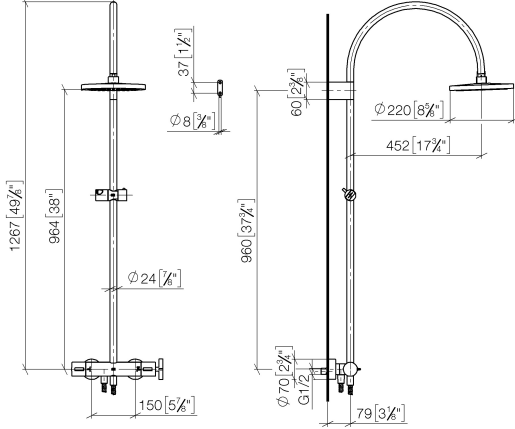

**VAIA Shower pipe with shower thermostat without hand shower - Brushed Dark Platinum**

VAIA

34 459 809

- shower with fixed riser projection 452mm
- overhead shower: rain flow
- rain shower Ø 220 mm
- rain shower with anti-scale system
- max. rainshower flow 6.8 l/min
- Function from: 6 l/min
- rotary diverter with volume control and shut-off function
- slide-on rosettes Ø 70 mm
- height of fittings up to rain shower (bottom edge) 964mm
- height of fittings up to top edge of elbow 1267mm
- gauge 150 mm - 13 mm
- metal shower hose 1750mm with integrated anti-twist protection
- 1/2" connection
- slide bar
- Pipe diameter 23.5 mm

34 459 809

mm [inches]

1:10

**Flow rate chart**

**Codes & Standards**

California Energy  
Commission  
(CEC)

34 459 809

Parts for other  
finishes can be found  
here: [Chrome](#)

VAIA Shower pipe with shower thermostat without hand shower - Brushed Dark  
Platinum

VAIA

34 459 809

**Spare parts list**

No.	Item Number	Name	Quantity used	Delivery time
	04 12 05 092 10-99	shower	11	30