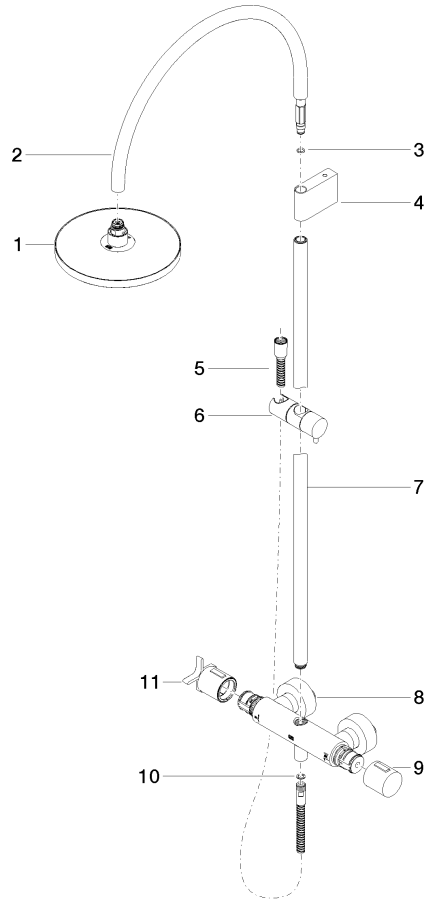

**VAIA Shower pipe with shower thermostat without hand shower - Brushed Dark Platinum**

VAIA

34 459 809

- shower with fixed riser projection 452mm
- overhead shower: rain flow
- rain shower Ø 220 mm
- rain shower with anti-scale system
- max. rainshower flow 6.8 l/min
- Function from: 6 l/min
- rotary diverter with volume control and shut-off function
- slide-on rosettes Ø 70 mm
- height of fittings up to rain shower (bottom edge) 964mm
- height of fittings up to top edge of elbow 1267mm
- gauge 150 mm - 13 mm
- metal shower hose 1750mm with integrated anti-twist protection
- 1/2" connection
- slide bar
- Pipe diameter 23.5 mm

34 459 809

mm [inches]

1:10

**Flow rate chart**

**Codes & Standards**

California Energy  
Commission  
(CEC)

34 459 809

Parts for other  
finishes can be found  
here: [Chrome](#)

VAIA Shower pipe with shower thermostat without hand shower - Brushed Dark  
Platinum

VAIA

34 459 809

**Spare parts list**

No.	Item Number	Name	Quantity used	Delivery time
	04 12 05 092 10-99	shower	11	30