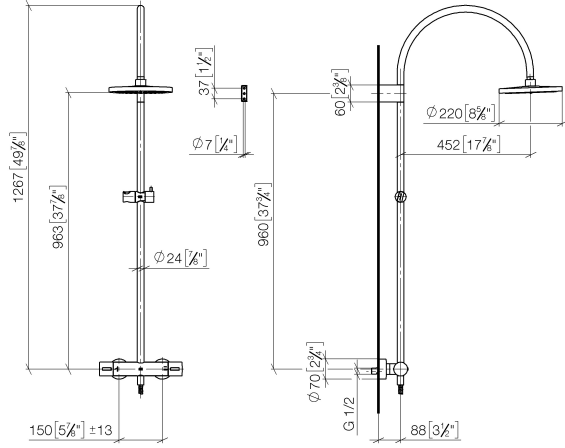

34 459 892

Fits: TARA, VAIA, META

- shower with fixed riser projection 452mm
- overhead shower: rain flow
- rain shower Ø 220 mm
- rain shower with anti-scale system
- max. rainshower flow 6.8 l/min
- rotary diverter with volume control and shut-off function
- slide-on rosettes Ø 70 mm
- height of fittings up to rain shower (bottom edge) 963mm
- height of fittings up to top edge of elbow 1267mm
- gauge 150 mm - 13 mm
- metal shower hose 1750mm with integrated anti-twist protection
- 1/2" connection
- slide bar
- Pipe diameter 23.5 mm
- quick clearing
- This product reduces water consumption by % (compared to requirements of EPAct '92)
- This product can contribute to Water Use Reduction in LEED® Green Building Rating

Required miscellaneous

	SERIES-VARIOUS Hand shower - Platinum	28 027 979-08 0010
--	--	--------------------

34 459 892

mm [inches]
M 1:10

Flow rate chart

Codes & Standards

ASME
A112.18.1/CSA
B125.1

California Energy
Commission
(CEC)

34 459 892

Product version up to 9/10/2020

Product version from 9/10/2020

Showerpipe with shower thermostat without hand shower 220 mm - Platinum

TARA

34 459 892

Spare parts list

Product version up to 9/10/2020