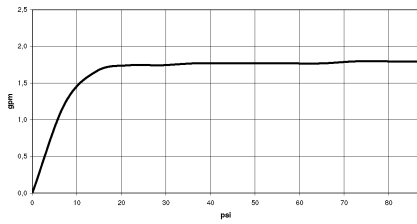

Required miscellaneous

	SERIES-VARIOUS Hand shower - Platinum	28 027 979-08 0010
--	--	--------------------

34 459 892

mm [inches]
M 1:10

Flow rate chart

Codes & Standards

ASME
A112.18.1/CSA
B125.1

California Energy
Commission
(CEC)