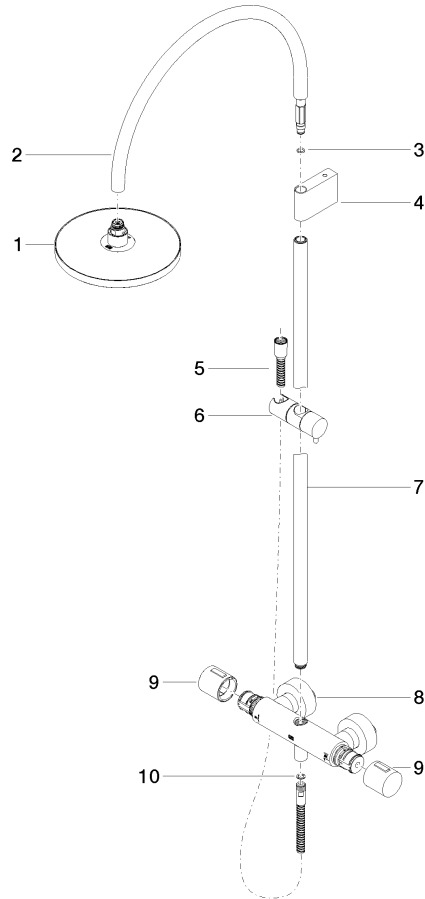

34 459 892

Fits: TARA, VAIA, META

- shower with fixed riser projection 452mm
- overhead shower: rain flow
- rain shower Ø 220 mm
- rain shower with anti-scale system
- max. rainshower flow 6.8 l/min
- rotary diverter with volume control and shut-off function
- slide-on rosettes Ø 70 mm
- height of fittings up to rain shower (bottom edge) 963mm
- height of fittings up to top edge of elbow 1267mm
- gauge 150 mm - 13 mm
- metal shower hose 1750mm with integrated anti-twist protection
- 1/2" connection
- slide bar
- Pipe diameter 23.5 mm
- quick clearing
- This product reduces water consumption by % (compared to requirements of EPAct '92)
- This product can contribute to Water Use Reduction in LEED® Green Building Rating

Required miscellaneous

	SERIES-VARIOUS Hand shower - Platinum	28 027 979-08 0010
--	--	--------------------

34 459 892

mm [inches]
M 1:10

Flow rate chart

Codes & Standards

ASME
A112.18.1/CSA
B125.1

California Energy
Commission
(CEC)

34 459 892

Product version up to 9/10/2020

Product version from 9/10/2020

Showerpipe with shower thermostat without hand shower 220 mm - Platinum

TARA

34 459 892

Spare parts list

Product version up to 9/10/2020

Product version from 9/10/2020

No.	Item Number	Name	Quantity used	Delivery time
	04 12 05 092 10-08	shower	11	40