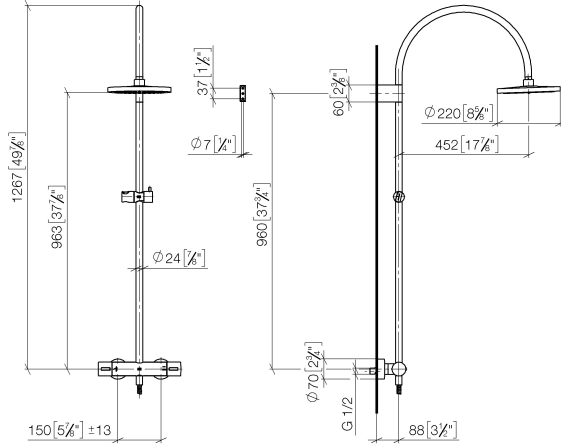

Showerpipe with shower thermostat without hand shower 220 mm - Brushed Durabronze (23kt Gold)

TARA

34 459 892

Fits: TARA, VAIA, META

- shower with fixed riser projection 452mm
 - overhead shower: rain flow
 - rain shower Ø 220 mm
 - rain shower with anti-scale system
 - max. rainshower flow 6.8 l/min
 - rotary diverter with volume control and shut-off function
 - slide-on rosettes Ø 70 mm
 - height of fittings up to rain shower (bottom edge) 963mm
 - height of fittings up to top edge of elbow 1267mm
 - gauge 150 mm - 13 mm
 - metal shower hose 1750mm with integrated anti-twist protection
 - 1/2" connection
 - slide bar
 - Pipe diameter 23.5 mm
 - quick clearing
 - This product reduces water consumption by % (compared to requirements of EPA Act '92)
 - This product can contribute to Water Use Reduction in LEED® Green Building Rating
- Intrinsic protection against back flow.**

**Showerpipe with shower thermostat without hand shower 220 mm - Brushed
Durabronz (23kt Gold)**

TARA

34 459 892
mm [inches]
M 1:10

Flow rate chart

Codes & Standards

ASME
A112.18.1/CSA
B125.1

California Energy
Commission
(CEC)

34 459 892

Spare parts list

No.	Item Number	Name	Quantity used	Delivery time
1	04 12 05 092 10-28	shower	1	20
2	04 28 22 346 00-28	pipe	1	20
3	09 14 10 008 90	seal	1	2
4	90 17 11 150 00-28	holder	1	20
5	28 322 970-28	Metal shower hose 1/2" x 3/8" x 1750 mm - Brushed Durabronz (23kt Gold)	1	20
6	12 570 970-28	Slide unit - Brushed Durabronz (23kt Gold)	1	20
7	90 28 22 349 00-28	pipe	1	20
8	04 17 01 250 00-28	connection	1	20
9	90 17 33 015 00-28	handle	2	20
10	90 14 20 026 00 90	seal	1	2