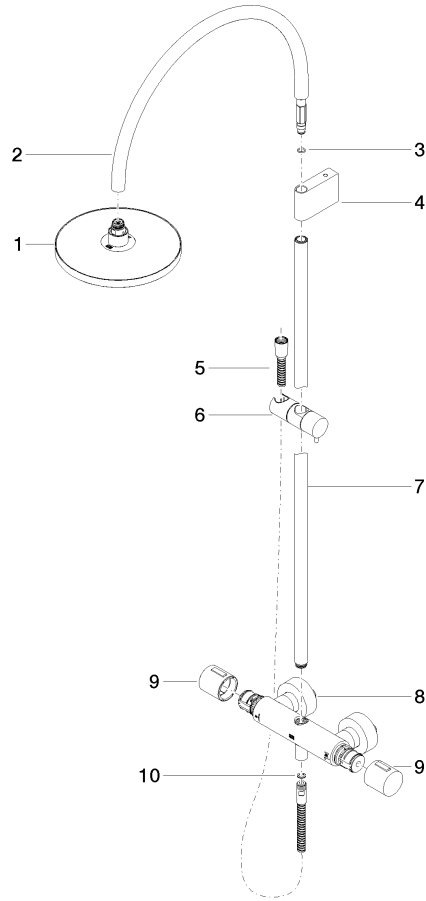

Showerpipe with shower thermostat without hand shower 220 mm - Brushed Durabronze (23kt Gold)

TARA

34 459 892

Fits: TARA, VAIA, META

- shower with fixed riser projection 452mm
 - overhead shower: rain flow
 - rain shower Ø 220 mm
 - rain shower with anti-scale system
 - max. rainshower flow 6.8 l/min
 - rotary diverter with volume control and shut-off function
 - slide-on rosettes Ø 70 mm
 - height of fittings up to rain shower (bottom edge) 963mm
 - height of fittings up to top edge of elbow 1267mm
 - gauge 150 mm - 13 mm
 - metal shower hose 1750mm with integrated anti-twist protection
 - 1/2" connection
 - slide bar
 - Pipe diameter 23.5 mm
 - quick clearing
 - This product reduces water consumption by % (compared to requirements of EPA Act '92)
 - This product can contribute to Water Use Reduction in LEED® Green Building Rating
- Intrinsic protection against back flow.**

Required miscellaneous

	Hand shower FlowReduce - Brushed Durabronze (23kt Gold)	28 016 979-28 0010
--	--	--------------------

Required miscellaneous

	Hand shower FlowReduce - Brushed Durabronze (23kt Gold)	28 018 979-28 0010
--	--	--------------------

**Showerpipe with shower thermostat without hand shower 220 mm - Brushed
Durabronz (23kt Gold)**

TARA

34 459 892
mm [inches]
M 1:10

Flow rate chart

Codes & Standards

ASME
A112.18.1/CSA
B125.1

California Energy
Commission
(CEC)

34 459 892

Spare parts list

No.	Item Number	Name	Quantity used	Delivery time
1	04 12 05 092 10-28	shower	1	20
2	04 28 22 346 00-28	pipe	1	20
3	09 14 10 008 90	seal	1	2
4	90 17 11 150 00-28	holder	1	20
5	28 322 970-28	Metal shower hose 1/2" x 3/8" x 1750 mm - Brushed Durabronz (23kt Gold)	1	20
6	12 570 970-28	Slide unit - Brushed Durabronz (23kt Gold)	1	20
7	90 28 22 349 00-28	pipe	1	20
8	04 17 01 250 00-28	connection	1	20
9	90 17 33 015 00-28	handle	2	20
10	90 14 20 026 00 90	seal	1	2