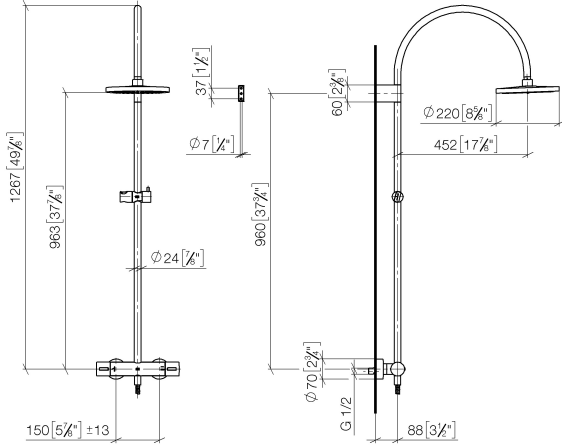

Showerpipe with shower thermostat without hand shower 220 mm - Brushed Bronze

TARA

34 459 892

Fits: TARA, VAIA, META

- shower with fixed riser projection 452mm
- overhead shower: rain flow
- rain shower Ø 220 mm
- rain shower with anti-scale system
- max. rainshower flow 6.8 l/min
- rotary diverter with volume control and shut-off function
- slide-on rosettes Ø 70 mm
- height of fittings up to rain shower (bottom edge) 963mm
- height of fittings up to top edge of elbow 1267mm
- gauge 150 mm - 13 mm
- metal shower hose 1750mm with integrated anti-twist protection
- 1/2" connection
- slide bar
- Pipe diameter 23.5 mm
- quick clearing
- This product reduces water consumption by % (compared to requirements of EPAct '92)
- This product can contribute to Water Use Reduction in LEED® Green Building Rating

Showerpipe with shower thermostat without hand shower 220 mm - Brushed Bronze

TARA

34 459 892
mm [inches]
M 1:10

Flow rate chart

Codes & Standards

ASME A112.18.1/CSA B125.1	California Energy Commission (CEC)
---------------------------------	--

34 459 892

Product version from 9/10/2020

Showerpipe with shower thermostat without hand shower 220 mm - Brushed
Bronze

TARA

34 459 892

Spare parts list

Product version from 9/10/2020

No.	Item Number	Name	Quantity used	Delivery time
	04 12 05 092 10-42	shower	11	60