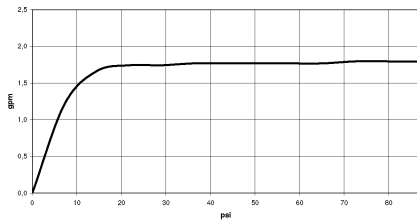

Showerpipe with shower thermostat without hand shower 220 mm - Brushed Bronze

TARA

34 459 892
mm [inches]
M 1:10

Flow rate chart

Codes & Standards

ASME A112.18.1/CSA B125.1	California Energy Commission (CEC)
---------------------------------	--