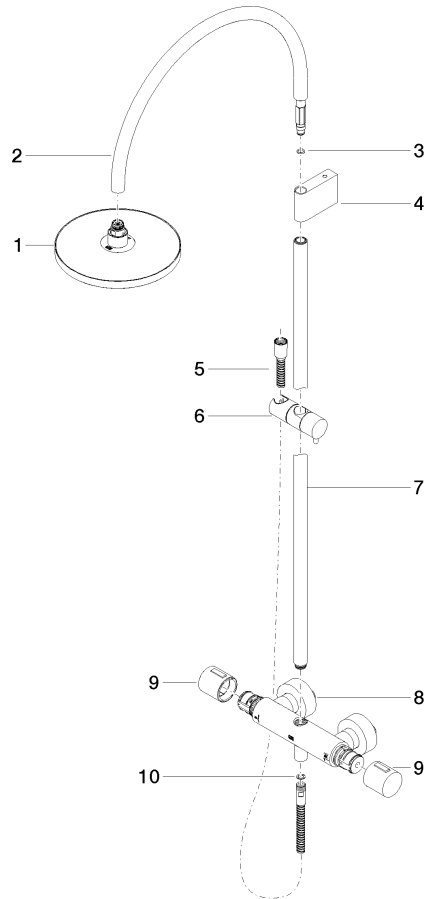

Showerpipe with shower thermostat without hand shower 220 mm - Brushed Bronze

TARA

34 459 892

Fits: TARA, VAIA, META

- shower with fixed riser projection 452mm
- overhead shower: rain flow
- rain shower Ø 220 mm
- rain shower with anti-scale system
- max. rainshower flow 6.8 l/min
- rotary diverter with volume control and shut-off function
- slide-on rosettes Ø 70 mm
- height of fittings up to rain shower (bottom edge) 963mm
- height of fittings up to top edge of elbow 1267mm
- gauge 150 mm - 13 mm
- metal shower hose 1750mm with integrated anti-twist protection
- 1/2" connection
- slide bar
- Pipe diameter 23.5 mm
- quick clearing
- This product reduces water consumption by % (compared to requirements of EPAct '92)
- This product can contribute to Water Use Reduction in LEED® Green Building Rating

Required miscellaneous

	Hand shower FlowReduce - Brushed Bronze	28 012 979-42 0010
--	--	-----------------------

Required miscellaneous

	Hand shower FlowReduce - Brushed Bronze	28 018 979-42 0010
--	--	-----------------------

Showerpipe with shower thermostat without hand shower 220 mm - Brushed Bronze

TARA

34 459 892
mm [inches]
M 1:10

Flow rate chart

Codes & Standards

ASME A112.18.1/CSA B125.1	California Energy Commission (CEC)
---------------------------------	--

34 459 892

Product version from 9/10/2020

Showerpipe with shower thermostat without hand shower 220 mm - Brushed
Bronze

TARA

34 459 892

Spare parts list

Product version from 9/10/2020

No.	Item Number	Name	Quantity used	Delivery time
	04 12 05 092 10-42	shower	11	60