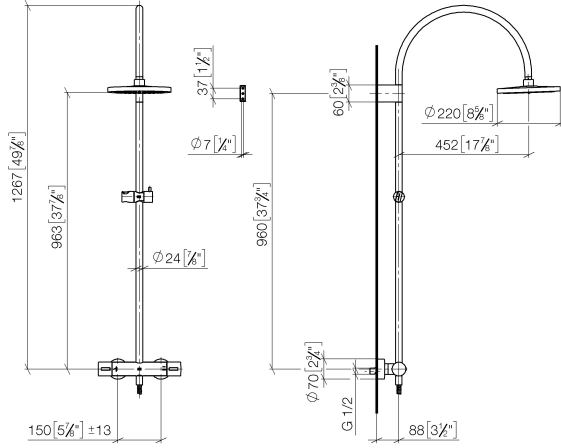

**Showerpipe with shower thermostat without hand shower 220 mm - Brushed  
Champagne (22kt Gold)**

TARA

34 459 892

Fits: TARA, VAIA, META

- shower with fixed riser projection 452mm
- overhead shower: rain flow
- rain shower Ø 220 mm
- rain shower with anti-scale system
- max. rainshower flow 6.8 l/min
- rotary diverter with volume control and shut-off function
- slide-on rosettes Ø 70 mm
- height of fittings up to rain shower (bottom edge) 963mm
- height of fittings up to top edge of elbow 1267mm
- gauge 150 mm - 13 mm
- metal shower hose 1750mm with integrated anti-twist protection
- 1/2" connection
- slide bar
- Pipe diameter 23.5 mm
- quick clearing
- This product reduces water consumption by % (compared to requirements of EAct '92)
- This product can contribute to Water Use Reduction in LEED® Green Building Rating

**Showerpipe with shower thermostat without hand shower 220 mm - Brushed  
Champagne (22kt Gold)**

TARA

34 459 892  
mm [inches]  
M 1:10

**Flow rate chart**

**Codes & Standards**

ASME  
A112.18.1/CSA  
B125.1

California Energy  
Commission  
(CEC)

**Showerpipe with shower thermostat without hand shower 220 mm - Brushed  
Champagne (22kt Gold)**

TARA

34 459 892

Parts for other  
finishes can be found  
here: [Chrome](#)

**Spare parts list**

No.	Item Number	Name	Quantity used	Delivery time
1	04 12 05 092 10-46	shower	1	60
2	04 28 22 346 00-46	pipe	1	60
3	09 14 10 008 90	seal	1	2
4	90 17 11 150 00-46	holder	1	30
5	28 322 970-46	Metal shower hose 1/2" x 3/8" x 1750 mm - Brushed Champagne (22kt Gold)	1	30
6	12 570 970-46	Slide unit - Brushed Champagne (22kt Gold)	1	30
7	90 28 22 349 00-46	pipe	1	30
8	04 17 01 250 00-46	connection	1	60
9	90 17 33 015 00-46	handle	2	30
10	90 14 20 026 00 90	seal	1	2