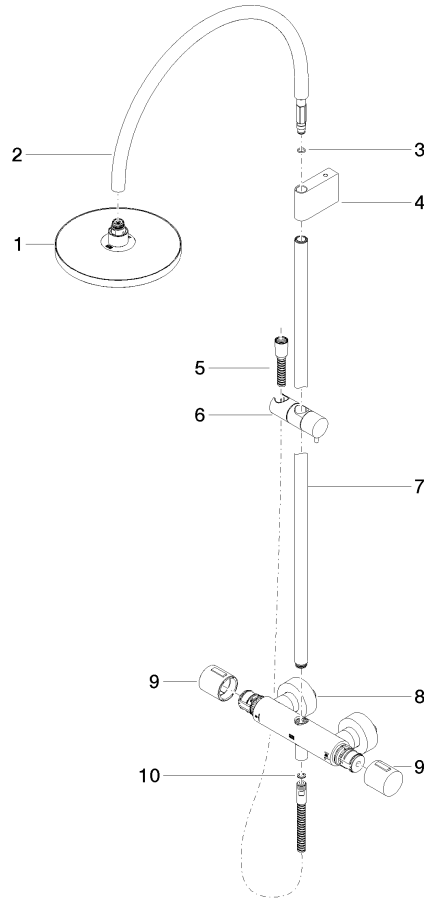

**Showerpipe with shower thermostat without hand shower 220 mm - Brushed  
Champagne (22kt Gold)**

TARA

34 459 892

Fits: TARA, VAIA, META

- shower with fixed riser projection 452mm
- overhead shower: rain flow
- rain shower Ø 220 mm
- rain shower with anti-scale system
- max. rainshower flow 6.8 l/min
- rotary diverter with volume control and shut-off function
- slide-on rosettes Ø 70 mm
- height of fittings up to rain shower (bottom edge) 963mm
- height of fittings up to top edge of elbow 1267mm
- gauge 150 mm - 13 mm
- metal shower hose 1750mm with integrated anti-twist protection
- 1/2" connection
- slide bar
- Pipe diameter 23.5 mm
- quick clearing
- This product reduces water consumption by % (compared to requirements of EAct '92)
- This product can contribute to Water Use Reduction in LEED® Green Building Rating

**Showerpipe with shower thermostat without hand shower 220 mm - Brushed  
Champagne (22kt Gold)**

TARA

34 459 892  
mm [inches]  
M 1:10

**Flow rate chart**

**Codes & Standards**

ASME  
A112.18.1/CSA  
B125.1

California Energy  
Commission  
(CEC)

**Showerpipe with shower thermostat without hand shower 220 mm - Brushed  
Champagne (22kt Gold)**

TARA

34 459 892

Parts for other  
finishes can be found  
here: [Chrome](#)

**Spare parts list**

No.	Item Number	Name	Quantity used	Delivery time
1	04 12 05 092 10-46	shower	1	60
2	04 28 22 346 00-46	pipe	1	60
3	09 14 10 008 90	seal	1	2
4	90 17 11 150 00-46	holder	1	30
5	28 322 970-46	Metal shower hose 1/2" x 3/8" x 1750 mm - Brushed Champagne (22kt Gold)	1	30
6	12 570 970-46	Slide unit - Brushed Champagne (22kt Gold)	1	30
7	90 28 22 349 00-46	pipe	1	30
8	04 17 01 250 00-46	connection	1	60
9	90 17 33 015 00-46	handle	2	30
10	90 14 20 026 00 90	seal	1	2