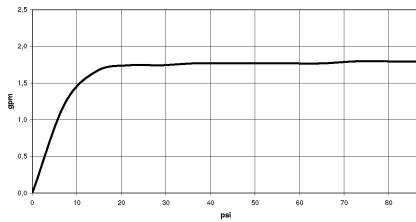

**Showerpipe with shower thermostat without hand shower 220 mm - Brushed  
Champagne (22kt Gold)**

TARA

34 459 892

Fits: TARA, VAIA, META

- shower with fixed riser projection 452mm
- overhead shower: rain flow
- rain shower Ø 220 mm
- rain shower with anti-scale system
- max. rainshower flow 6.8 l/min
- rotary diverter with volume control and shut-off function
- slide-on rosettes Ø 70 mm
- height of fittings up to rain shower (bottom edge) 963mm
- height of fittings up to top edge of elbow 1267mm
- gauge 150 mm - 13 mm
- metal shower hose 1750mm with integrated anti-twist protection
- 1/2" connection
- slide bar
- Pipe diameter 23.5 mm
- quick clearing
- This product reduces water consumption by % (compared to requirements of EAct '92)
- This product can contribute to Water Use Reduction in LEED® Green Building Rating

Intrinsic protection against back flow.

NOTE: Hand shower sold separately. Please see hand shower options under the miscellaneous articles section of each series.

	Brushed Champagne (22kt Gold)	34 459 892-46 0010
	Chrome	34 459 892-00 0010
	Brushed Platinum	34 459 892-06 0010
	Platinum	34 459 892-08 0010
	Dark Chrome	34 459 892-19 0010
	Brushed Light Gold	34 459 892-27 0010
	Brushed Durabrass (23kt Gold)	34 459 892-28 0010
	Matte Black	34 459 892-33 0010
	Brushed Bronze	34 459 892-42 0010
	Champagne (22kt Gold)	34 459 892-47 0010
	Brushed Chrome	34 459 892-93 0010
	Brushed Dark Platinum	34 459 892-99 0010

**Showerpipe with shower thermostat without hand shower 220 mm - Brushed  
Champagne (22kt Gold)**

TARA

34 459 892  
mm [inches]  
M 1:10

**Flow rate chart**

**Codes & Standards**

ASME  
A112.18.1/CSA  
B125.1

California Energy  
Commission  
(CEC)

**Showerpipe with shower thermostat without hand shower 220 mm - Brushed  
Champagne (22kt Gold)**

TARA

34 459 892

Parts for other  
finishes can be found  
here: [Chrome](#)