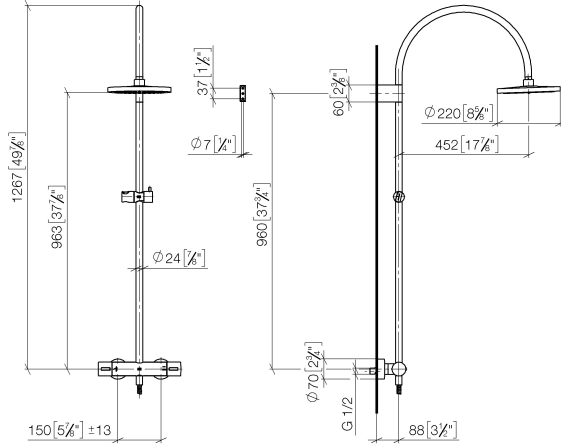

**Showerpipe with shower thermostat without hand shower 220 mm -
Champagne (22kt Gold)**

TARA

34 459 892

Fits: TARA, VAIA, META

- shower with fixed riser projection 452mm
- overhead shower: rain flow
- rain shower Ø 220 mm
- rain shower with anti-scale system
- max. rainshower flow 6.8 l/min
- rotary diverter with volume control and shut-off function
- slide-on rosettes Ø 70 mm
- height of fittings up to rain shower (bottom edge) 963mm
- height of fittings up to top edge of elbow 1267mm
- gauge 150 mm - 13 mm
- metal shower hose 1750mm with integrated anti-twist protection
- 1/2" connection
- slide bar
- Pipe diameter 23.5 mm
- quick clearing
- This product reduces water consumption by % (compared to requirements of EPAct '92)
- This product can contribute to Water Use Reduction in LEED® Green Building Rating

**Showerpipe with shower thermostat without hand shower 220 mm -
Champagne (22kt Gold)**

TARA

34 459 892
mm [inches]
M 1:10

Flow rate chart

Codes & Standards

ASME A112.18.1/CSA B125.1	California Energy Commission (CEC)
---------------------------------	--

**Showerpipe with shower thermostat without hand shower 220 mm -
Champagne (22kt Gold)**

TARA

34 459 892

Parts for other
finishes can be found
here: [Chrome](#)

Spare parts list

No.	Item Number	Name	Quantity used	Delivery time
1	04 12 05 092 10-47	shower	1	60
2	04 28 22 346 00-47	pipe	1	60
3	09 14 10 008 90	seal	1	2
4	90 17 11 150 00-47	holder	1	30
5	28 322 970-47	Metal shower hose 1/2" x 3/8" x 1750 mm - Champagne (22kt Gold)	1	30
6	12 570 970-47	Slide unit - Champagne (22kt Gold)	1	30
7	90 28 22 349 00-47	pipe	1	30
8	04 17 01 250 00-47	connection	1	60
9	90 17 33 015 00-47	handle	2	30
10	90 14 20 026 00 90	seal	1	2