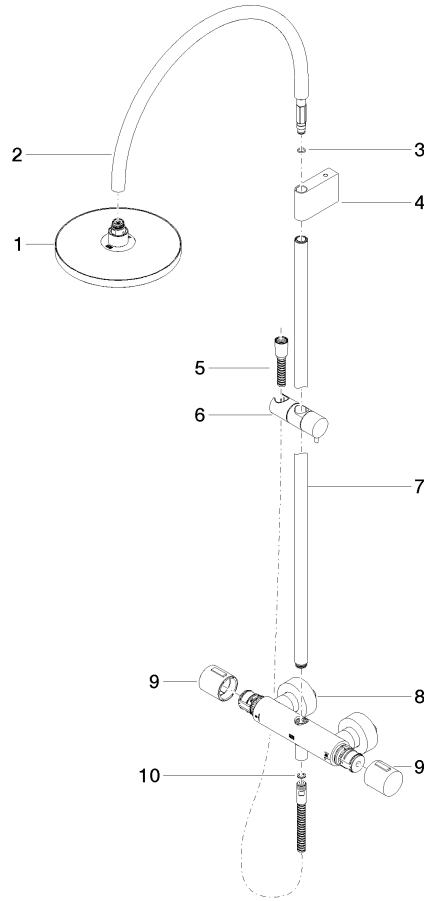

**Showerpipe with shower thermostat without hand shower 220 mm -
Champagne (22kt Gold)**

TARA

34 459 892

Fits: TARA, VAIA, META

- shower with fixed riser projection 452mm
- overhead shower: rain flow
- rain shower Ø 220 mm
- rain shower with anti-scale system
- max. rainshower flow 6.8 l/min
- rotary diverter with volume control and shut-off function
- slide-on rosettes Ø 70 mm
- height of fittings up to rain shower (bottom edge) 963mm
- height of fittings up to top edge of elbow 1267mm
- gauge 150 mm - 13 mm
- metal shower hose 1750mm with integrated anti-twist protection
- 1/2" connection
- slide bar
- Pipe diameter 23.5 mm
- quick clearing
- This product reduces water consumption by % (compared to requirements of EPAct '92)
- This product can contribute to Water Use Reduction in LEED® Green Building Rating

**Showerpipe with shower thermostat without hand shower 220 mm -
Champagne (22kt Gold)**

TARA

34 459 892
mm [inches]
M 1:10

Flow rate chart

Codes & Standards

ASME A112.18.1/CSA B125.1	California Energy Commission (CEC)
---------------------------------	--

**Showerpipe with shower thermostat without hand shower 220 mm -
Champagne (22kt Gold)**

TARA

34 459 892

Parts for other
finishes can be found
here: [Chrome](#)

Spare parts list

No.	Item Number	Name	Quantity used	Delivery time
1	04 12 05 092 10-47	shower	1	60
2	04 28 22 346 00-47	pipe	1	60
3	09 14 10 008 90	seal	1	2
4	90 17 11 150 00-47	holder	1	30
5	28 322 970-47	Metal shower hose 1/2" x 3/8" x 1750 mm - Champagne (22kt Gold)	1	30
6	12 570 970-47	Slide unit - Champagne (22kt Gold)	1	30
7	90 28 22 349 00-47	pipe	1	30
8	04 17 01 250 00-47	connection	1	60
9	90 17 33 015 00-47	handle	2	30
10	90 14 20 026 00 90	seal	1	2