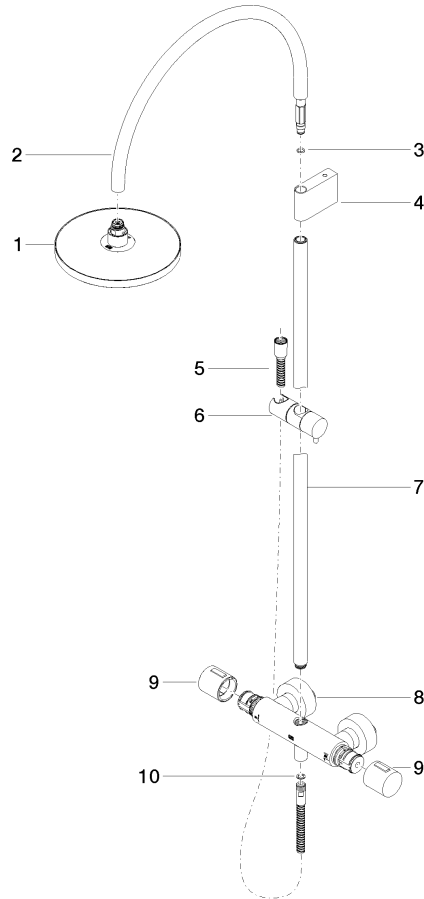

**Showerpipe with shower thermostat without hand shower 220 mm - Brushed Chrome**

TARA

34 459 892

Fits: TARA, VAIA, META

- shower with fixed riser projection 452mm
- overhead shower: rain flow
- rain shower Ø 220 mm
- rain shower with anti-scale system
- max. rainshower flow 6.8 l/min
- rotary diverter with volume control and shut-off function
- slide-on rosettes Ø 70 mm
- height of fittings up to rain shower (bottom edge) 963mm
- height of fittings up to top edge of elbow 1267mm
- gauge 150 mm - 13 mm
- metal shower hose 1750mm with integrated anti-twist protection
- 1/2" connection
- slide bar
- Pipe diameter 23.5 mm
- quick clearing
- This product reduces water consumption by % (compared to requirements of EPAct '92)
- This product can contribute to Water Use Reduction in LEED® Green Building Rating

**Showerpipe with shower thermostat without hand shower 220 mm - Brushed Chrome**

TARA

34 459 892  
mm [inches]  
M 1:10

**Flow rate chart**

**Codes & Standards**

ASME A112.18.1/CSA B125.1	California Energy Commission (CEC)
---------------------------------	--

# Showerpipe with shower thermostat without hand shower 220 mm - Brushed Chrome

TARA

34 459 892

Product version up to 9/10/2020

## Product version from 9/10/2020

Parts for other finishes can be found here: [Chrome](#)

Showerpipe with shower thermostat without hand shower 220 mm - Brushed Chrome

TARA

34 459 892

Spare parts list

Product version up to 9/10/2020