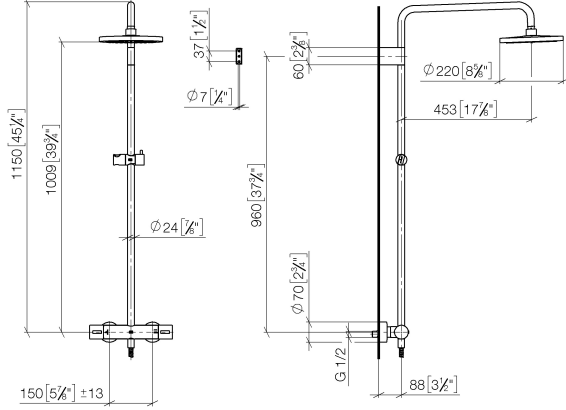

34 459 979

Fits: IMO, LULU, TARA, LISSÉ, VAIA, META

- shower with fixed riser projection 453mm
 - overhead shower: rain flow
 - rain shower with anti-scale system
 - rain shower Ø 220 mm
 - max. rainshower flow 6.8 l/min
 - rotary diverter with volume control and shut-off function
 - height of fittings up to top edge of elbow 1150mm
 - slide-on rosettes Ø 70 mm
 - height of fittings up to rain shower (bottom edge) 1009mm
 - gauge 150 mm - 13 mm
 - metal shower hose 1750mm with integrated anti-twist protection
 - 1/2" connection
 - slide bar
 - Pipe diameter 23.5 mm
 - quick clearing
 - This product reduces water consumption by % (compared to requirements of EPAAct '92)
 - This product can contribute to Water Use Reduction in LEED® Green Building Rating
- Intrinsic protection against back flow.**

Required miscellaneous

	SERIES-VARIOUS Hand shower - Platinum	28 027 979-08 0010
--	--	--------------------

34 459 979

mm [inches]
1:10

Flow rate chart

Codes & Standards

ASME
A112.18.1/CSA
B125.1

California Energy
Commission
(CEC)