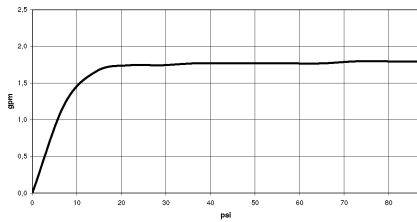

Required miscellaneous

	SERIES-VARIOUS Hand shower - Platinum	28 027 979-08 0010
--	--	--------------------

34 459 979

mm [inches]
1:10

Flow rate chart

Codes & Standards

ASME
A112.18.1/CSA
B125.1

California Energy
Commission
(CEC)