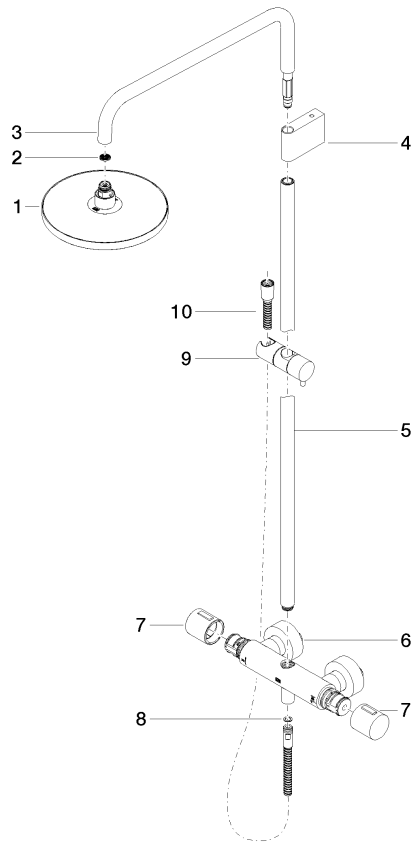

34 459 979

Fits: IMO, LULU, TARA, LISSÉ, VAIA, META

- shower with fixed riser projection 453mm
 - overhead shower: rain flow
 - rain shower with anti-scale system
 - rain shower Ø 220 mm
 - max. rainshower flow 6.8 l/min
 - rotary diverter with volume control and shut-off function
 - height of fittings up to top edge of elbow 1150mm
 - slide-on rosettes Ø 70 mm
 - height of fittings up to rain shower (bottom edge) 1009mm
 - gauge 150 mm - 13 mm
 - metal shower hose 1750mm with integrated anti-twist protection
 - 1/2" connection
 - slide bar
 - Pipe diameter 23.5 mm
 - quick clearing
 - This product reduces water consumption by % (compared to requirements of EPAAct '92)
 - This product can contribute to Water Use Reduction in LEED® Green Building Rating
- Intrinsic protection against back flow.**

Required miscellaneous

	SERIES-VARIOUS Hand shower - Platinum	28 027 979-08 0010
--	--	--------------------

34 459 979

mm [inches]
1:10

Flow rate chart

Codes & Standards

ASME
A112.18.1/CSA
B125.1

California Energy
Commission
(CEC)

34 459 979

Product version from 7/1/2023

Showerpipe with shower thermostat without hand shower - Platinum

IMO

34 459 979

Spare parts list

Product version from 7/1/2023

No.	Item Number	Name	Quantity used	Delivery time
	04 12 05 092 10-08	shower	11	40