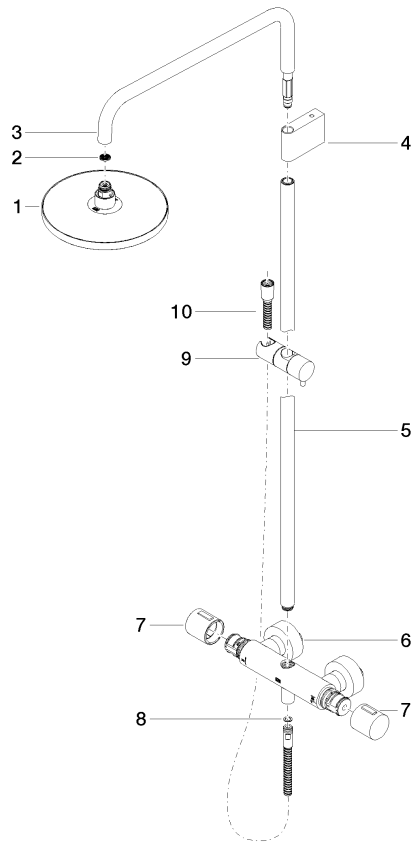

Showerpipe with shower thermostat without hand shower - Brushed Bronze

IMO

34 459 979

Fits: IMO, LULU, TARA, LISSÉ, VAIA, META

- shower with fixed riser projection 453mm
 - overhead shower: rain flow
 - rain shower with anti-scale system
 - rain shower Ø 220 mm
 - max. rainshower flow 6.8 l/min
 - rotary diverter with volume control and shut-off function
 - height of fittings up to top edge of elbow 1150mm
 - slide-on rosettes Ø 70 mm
 - height of fittings up to rain shower (bottom edge) 1009mm
 - gauge 150 mm - 13 mm
 - metal shower hose 1750mm with integrated anti-twist protection
 - 1/2" connection
 - slide bar
 - Pipe diameter 23.5 mm
 - quick clearing
 - This product reduces water consumption by % (compared to requirements of EPAct '92)
 - This product can contribute to Water Use Reduction in LEED® Green Building Rating
- Intrinsic protection against back flow.**

34 459 979

mm [inches]
1:10

Flow rate chart

Codes & Standards

ASME
A112.18.1/CSA
B125.1

California Energy
Commission
(CEC)

34 459 979

Product version from 7/1/2023

Showerpipe with shower thermostat without hand shower - Brushed Bronze

IMO

34 459 979

Spare parts list

Product version from 7/1/2023

No.	Item Number	Name	Quantity used	Delivery time
	04 12 05 092 10-42	shower	11	60