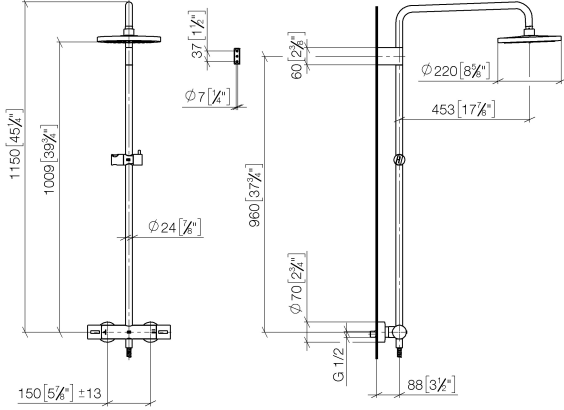

Showerpipe with shower thermostat without hand shower - Brushed Bronze

IMO

34 459 979

Fits: IMO, LULU, TARA, LISSÉ, VAIA, META

- shower with fixed riser projection 453mm
 - overhead shower: rain flow
 - rain shower with anti-scale system
 - rain shower Ø 220 mm
 - max. rainshower flow 6.8 l/min
 - rotary diverter with volume control and shut-off function
 - height of fittings up to top edge of elbow 1150mm
 - slide-on rosettes Ø 70 mm
 - height of fittings up to rain shower (bottom edge) 1009mm
 - gauge 150 mm - 13 mm
 - metal shower hose 1750mm with integrated anti-twist protection
 - 1/2" connection
 - slide bar
 - Pipe diameter 23.5 mm
 - quick clearing
 - This product reduces water consumption by % (compared to requirements of EPAct '92)
 - This product can contribute to Water Use Reduction in LEED® Green Building Rating
- Intrinsic protection against back flow.**

34 459 979

mm [inches]
1:10

Flow rate chart

Codes & Standards

ASME
A112.18.1/CSA
B125.1

California Energy
Commission
(CEC)

34 459 979

Product version from 7/1/2023

Showerpipe with shower thermostat without hand shower - Brushed Bronze

IMO

34 459 979

Spare parts list

Product version from 7/1/2023

No.	Item Number	Name	Quantity used	Delivery time
	04 12 05 092 10-42	shower	11	60