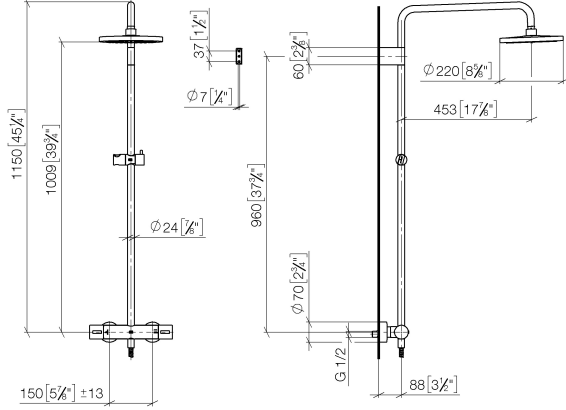

**Showerpipe with shower thermostat without hand shower - Champagne (22kt Gold)**

IMO

34 459 979

Fits: IMO, LULU, TARA, LISSÉ, VAIA, META

- shower with fixed riser projection 453mm
  - overhead shower: rain flow
  - rain shower with anti-scale system
  - rain shower Ø 220 mm
  - max. rainshower flow 6.8 l/min
  - rotary diverter with volume control and shut-off function
  - height of fittings up to top edge of elbow 1150mm
  - slide-on rosettes Ø 70 mm
  - height of fittings up to rain shower (bottom edge) 1009mm
  - gauge 150 mm - 13 mm
  - metal shower hose 1750mm with integrated anti-twist protection
  - 1/2" connection
  - slide bar
  - Pipe diameter 23.5 mm
  - quick clearing
  - This product reduces water consumption by % (compared to requirements of EPAct '92)
  - This product can contribute to Water Use Reduction in LEED® Green Building Rating
- Intrinsic protection against back flow.**

34 459 979  
mm [inches]  
1:10

**Flow rate chart**

**Codes & Standards**

ASME  
A112.18.1/CSA  
B125.1

California Energy  
Commission  
(CEC)

Showerpipe with shower thermostat without hand shower - Champagne (22kt Gold)