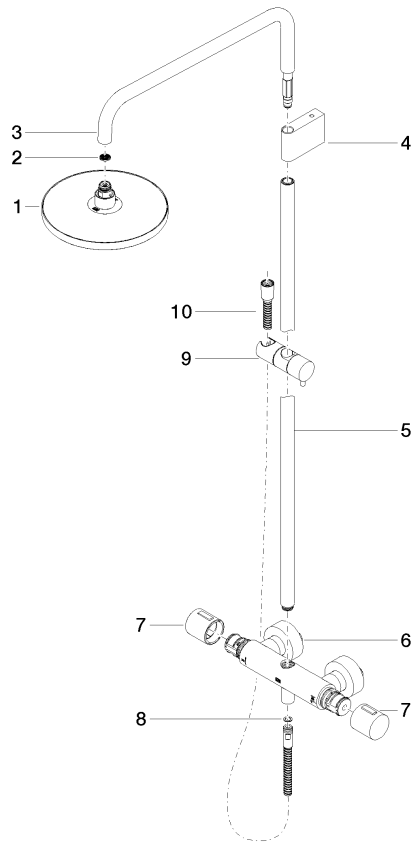

Showerpipe with shower thermostat without hand shower - Champagne (22kt Gold)

IMO

34 459 979

Product version from 7/1/2023