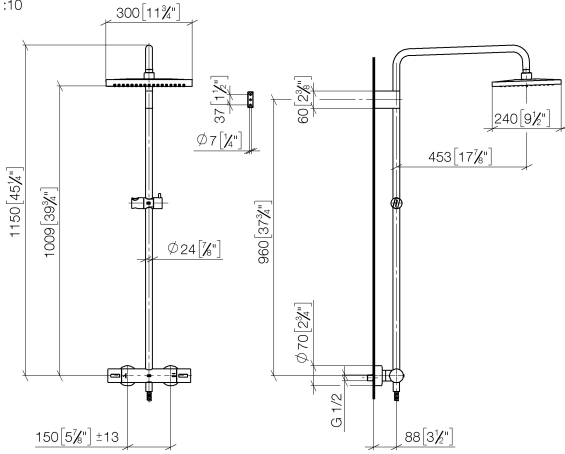

Showerpipe with shower thermostat without hand shower - Brushed Durabronz (23kt Gold)

IMO

34 459 980

Fits: IMO, MEM, CL.1, CYO

- shower with fixed riser projection 453mm
- overhead shower: rain flow
- rain shower 300 x 240mm
- rain shower with anti-scale system
- max. rainshower flow 6.8 l/min
- Function from: 6 l/min
- rotary diverter with volume control and shut-off function
- slide-on rosettes Ø 70 mm
- height of fittings up to rain shower (bottom edge) 1009mm
- height of fittings up to top edge of elbow 1150mm
- gauge 150 mm - 13 mm
- metal shower hose 1750mm with integrated anti-twist protection
- 1/2" connection
- slide bar
- Pipe diameter 23.5 mm
- quick clearing
- This product reduces water consumption by % (compared to requirements of EPA '92)
- This product can contribute to Water Use Reduction in LEED® Green Building Rating

34 459 980
mm [inches]
1:10

Flow rate chart

Codes & Standards

ASME
A112.18.1/CSA
B125.1

California Energy
Commission
(CEC)

Showerpipe with shower thermostat without hand shower - Brushed Durabronz
(23kt Gold)

34 459 980

Product version from 6/1/2024

Showerpipe with shower thermostat without hand shower - Brushed Durabross
(23kt Gold)

IMO

34 459 980

Spare parts list

Product version from 6/1/2024

No.	Item Number	Name	Quantity used	Delivery time
	04 12 05 063 10-28	shower	10	20