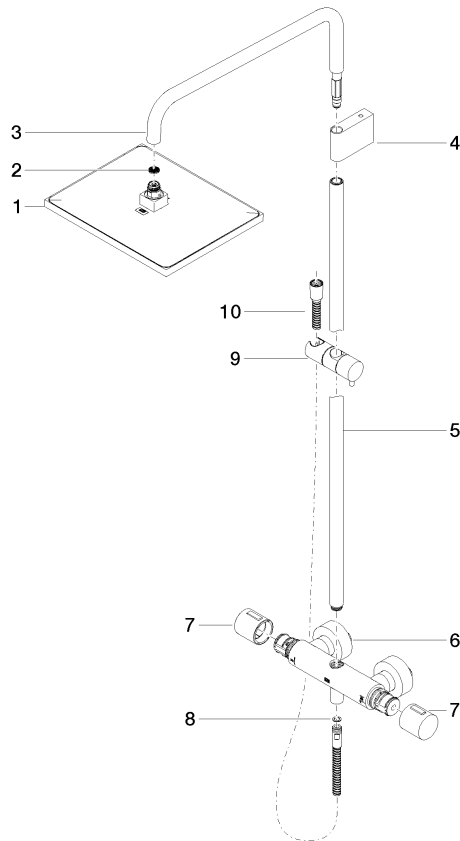

Showerpipe with shower thermostat without hand shower - Brushed Durabronz (23kt Gold)

IMO

34 459 980

Fits: IMO, MEM, CL.1, CYO

- shower with fixed riser projection 453mm
- overhead shower: rain flow
- rain shower 300 x 240mm
- rain shower with anti-scale system
- max. rainshower flow 6.8 l/min
- Function from: 6 l/min
- rotary diverter with volume control and shut-off function
- slide-on rosettes Ø 70 mm
- height of fittings up to rain shower (bottom edge) 1009mm
- height of fittings up to top edge of elbow 1150mm
- gauge 150 mm - 13 mm
- metal shower hose 1750mm with integrated anti-twist protection
- 1/2" connection
- slide bar
- Pipe diameter 23.5 mm
- quick clearing
- This product reduces water consumption by % (compared to requirements of EPA '92)
- This product can contribute to Water Use Reduction in LEED® Green Building Rating

34 459 980
mm [inches]
1:10

Flow rate chart

Codes & Standards

ASME
A112.18.1/CSA
B125.1

California Energy
Commission
(CEC)

Showerpipe with shower thermostat without hand shower - Brushed Durabronz
(23kt Gold)

34 459 980

Product version from 6/1/2024

Showerpipe with shower thermostat without hand shower - Brushed Durabross
(23kt Gold)

IMO

34 459 980

Spare parts list

Product version from 6/1/2024

No.	Item Number	Name	Quantity used	Delivery time
	04 12 05 063 10-28	shower	10	20