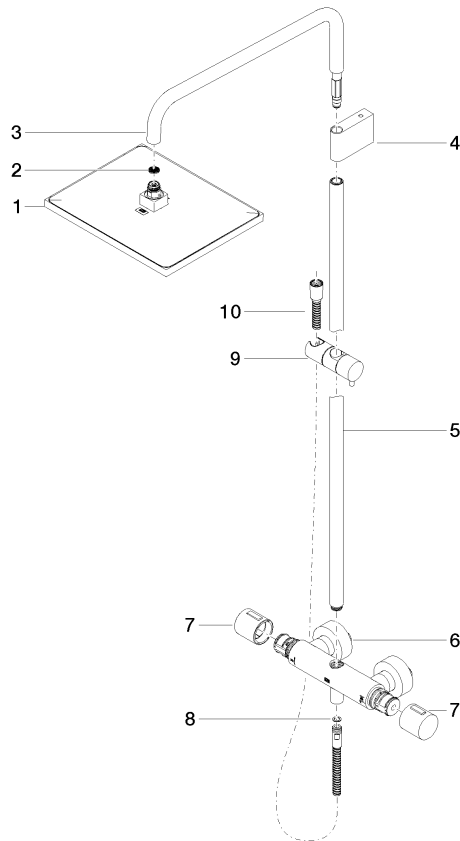

34 459 980

Fits: IMO, MEM, CL.1, CYO

- shower with fixed riser projection 453mm
- overhead shower: rain flow
- rain shower 300 x 240mm
- rain shower with anti-scale system
- max. rainshower flow 6.8 l/min
- Function from: 6 l/min
- rotary diverter with volume control and shut-off function
- slide-on rosettes Ø 70 mm
- height of fittings up to rain shower (bottom edge) 1009mm
- height of fittings up to top edge of elbow 1150mm
- gauge 150 mm - 13 mm
- metal shower hose 1750mm with integrated anti-twist protection
- 1/2" connection
- slide bar
- Pipe diameter 23.5 mm
- quick clearing
- This product reduces water consumption by % (compared to requirements of EAct '92)
- This product can contribute to Water Use Reduction in LEED® Green Building Rating

Required miscellaneous

	SERIES-VARIOUS Hand shower - Matte Black	28 025 979-33 0010
--	---	--------------------

34 459 980

mm [inches]
1:10

Flow rate chart

Codes & Standards

ASME
A112.18.1/CSA
B125.1

California Energy
Commission
(CEC)

34 459 980

Product version from 6/1/2024

Showerpipe with shower thermostat without hand shower - Matte Black

IMO

34 459 980

Spare parts list

Product version from 6/1/2024

No.	Item Number	Name	Quantity used	Delivery time
	04 12 05 063 10-33	shower	10	30