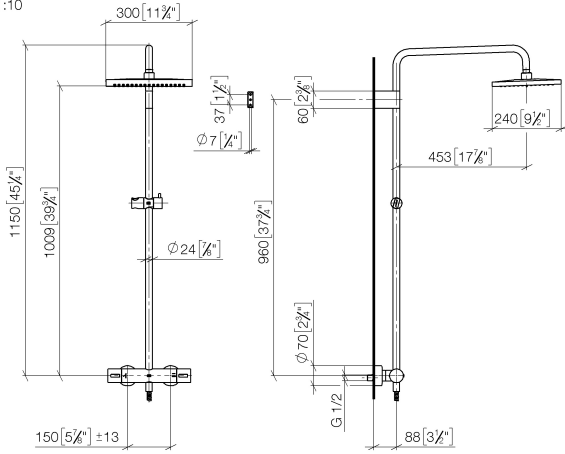

34 459 980

Fits: IMO, MEM, CL.1, CYO

- shower with fixed riser projection 453mm
- overhead shower: rain flow
- rain shower 300 x 240mm
- rain shower with anti-scale system
- max. rainshower flow 6.8 l/min
- Function from: 6 l/min
- rotary diverter with volume control and shut-off function
- slide-on rosettes Ø 70 mm
- height of fittings up to rain shower (bottom edge) 1009mm
- height of fittings up to top edge of elbow 1150mm
- gauge 150 mm - 13 mm
- metal shower hose 1750mm with integrated anti-twist protection
- 1/2" connection
- slide bar
- Pipe diameter 23.5 mm
- quick clearing
- This product reduces water consumption by % (compared to requirements of EAct '92)
- This product can contribute to Water Use Reduction in LEED® Green Building Rating

Required miscellaneous

	SERIES-VARIOUS Hand shower - Matte Black	28 025 979-33 0010
--	---	--------------------

34 459 980

mm [inches]
1:10

Flow rate chart

Codes & Standards

ASME
A112.18.1/CSA
B125.1

California Energy
Commission
(CEC)

34 459 980

Product version from 6/1/2024

Showerpipe with shower thermostat without hand shower - Matte Black

IMO

34 459 980

Spare parts list

Product version from 6/1/2024

No.	Item Number	Name	Quantity used	Delivery time
	04 12 05 063 10-33	shower	10	30