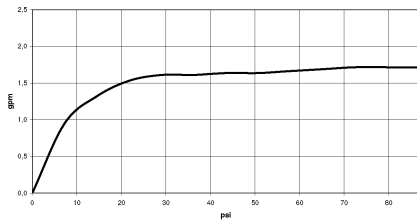

IMO

34 459 980
mm [inches]
1:10

Flow rate chart

Codes & Standards

ASME
A112.18.1/CSA
B125.1

California Energy
Commission
(CEC)

Showerpipe with shower thermostat without hand shower - Champagne (22kt Gold)

IMO