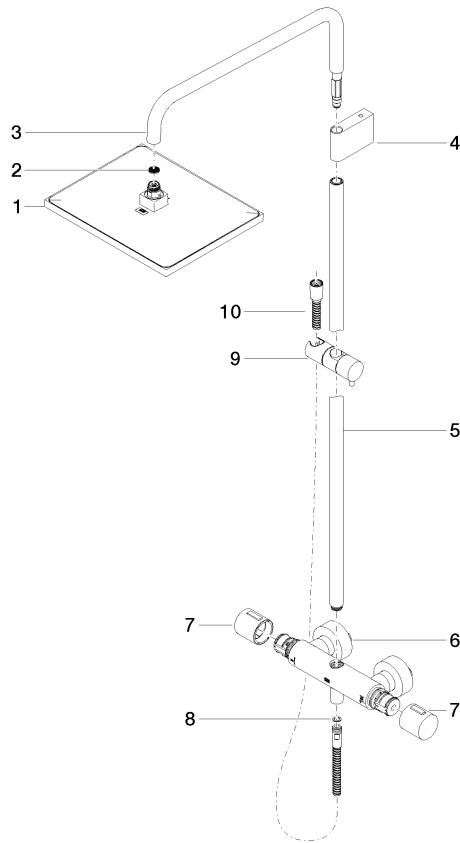

Showerpipe with shower thermostat without hand shower - Champagne (22kt Gold)

IMO

34 459 980

Fits: IMO, MEM, CL.1, CYO

- shower with fixed riser projection 453mm
- overhead shower: rain flow
- rain shower 300 x 240mm
- rain shower with anti-scale system
- max. rainshower flow 6.8 l/min
- Function from: 6 l/min
- rotary diverter with volume control and shut-off function
- slide-on rosettes Ø 70 mm
- height of fittings up to rain shower (bottom edge) 1009mm
- height of fittings up to top edge of elbow 1150mm
- gauge 150 mm - 13 mm
- metal shower hose 1750mm with integrated anti-twist protection
- 1/2" connection
- slide bar
- Pipe diameter 23.5 mm
- quick clearing
- This product reduces water consumption by % (compared to requirements of EAct '92)
- This product can contribute to Water Use Reduction in LEED® Green Building Rating

IMO

34 459 980
mm [inches]
1:10

Flow rate chart

Codes & Standards

ASME
A112.18.1/CSA
B125.1

California Energy
Commission
(CEC)

Showerpipe with shower thermostat without hand shower - Champagne (22kt Gold)

IMO

34 459 980

Product version from 6/1/2024

Showerpipe with shower thermostat without hand shower - Champagne (22kt Gold)

IMO

34 459 980

Spare parts list

Product version from 6/1/2024

No.	Item Number	Name	Quantity used	Delivery time
	04 12 05 063 10-47	shower	10	60