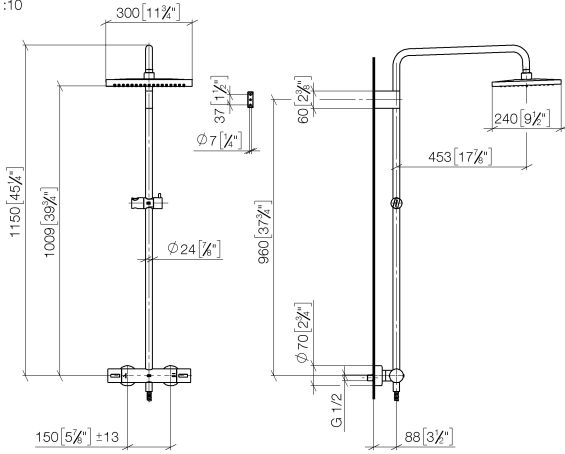

Showerpipe with shower thermostat without hand shower - Champagne (22kt Gold)

IMO

34 459 980

Fits: IMO, MEM, CL.1, CYO

- shower with fixed riser projection 453mm
- overhead shower: rain flow
- rain shower 300 x 240mm
- rain shower with anti-scale system
- max. rainshower flow 6.8 l/min
- Function from: 6 l/min
- rotary diverter with volume control and shut-off function
- slide-on rosettes Ø 70 mm
- height of fittings up to rain shower (bottom edge) 1009mm
- height of fittings up to top edge of elbow 1150mm
- gauge 150 mm - 13 mm
- metal shower hose 1750mm with integrated anti-twist protection
- 1/2" connection
- slide bar
- Pipe diameter 23.5 mm
- quick clearing
- This product reduces water consumption by % (compared to requirements of EAct '92)
- This product can contribute to Water Use Reduction in LEED® Green Building Rating

IMO

34 459 980
mm [inches]
1:10

Flow rate chart

Codes & Standards

ASME
A112.18.1/CSA
B125.1

California Energy
Commission
(CEC)

Showerpipe with shower thermostat without hand shower - Champagne (22kt Gold)

IMO

34 459 980

Product version from 6/1/2024

Showerpipe with shower thermostat without hand shower - Champagne (22kt Gold)

IMO

34 459 980

Spare parts list

Product version from 6/1/2024

No.	Item Number	Name	Quantity used	Delivery time
	04 12 05 063 10-47	shower	10	60