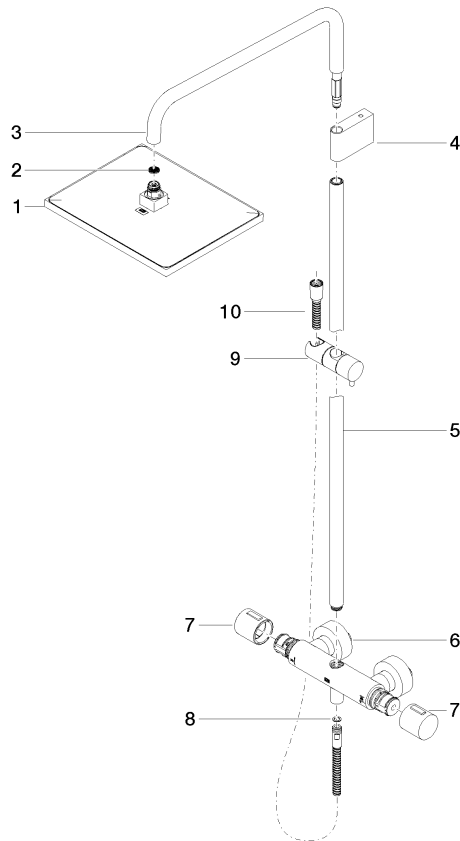

Showerpipe with shower thermostat without hand shower - Brushed Dark Platinum

IMO

34 459 980

Fits: IMO, MEM, CL.1, CYO

- shower with fixed riser projection 453mm
- overhead shower: rain flow
- rain shower 300 x 240mm
- rain shower with anti-scale system
- max. rainshower flow 6.8 l/min
- Function from: 6 l/min
- rotary diverter with volume control and shut-off function
- slide-on rosettes Ø 70 mm
- height of fittings up to rain shower (bottom edge) 1009mm
- height of fittings up to top edge of elbow 1150mm
- gauge 150 mm - 13 mm
- metal shower hose 1750mm with integrated anti-twist protection
- 1/2" connection
- slide bar
- Pipe diameter 23.5 mm
- quick clearing
- This product reduces water consumption by % (compared to requirements of EPAct '92)
- This product can contribute to Water Use Reduction in LEED® Green Building Rating

Required miscellaneous

	SERIES-VARIOUS Hand shower - Brushed Dark Platinum	28 025 979-99 0010
--	---	--------------------

Showerpipe with shower thermostat without hand shower - Brushed Dark Platinum

34 459 980
mm [inches]
1:10

Flow rate chart

Codes & Standards

ASME
A112.18.1/CSA
B125.1

California Energy
Commission
(CEC)

34 459 980

Product version from 6/1/2024

Showerpipe with shower thermostat without hand shower - Brushed Dark
Platinum

IMO

34 459 980

Spare parts list

Product version from 6/1/2024

No.	Item Number	Name	Quantity used	Delivery time
	04 12 05 063 10-99	shower	10	30