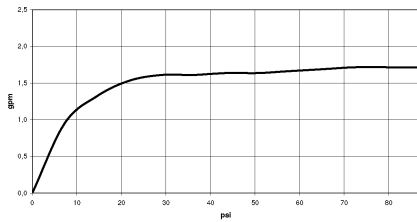

Required miscellaneous

	SERIES-VARIOUS Hand shower - Brushed Dark Platinum	28 025 979-99 0010
--	---	--------------------

Showerpipe with shower thermostat without hand shower - Brushed Dark Platinum

34 459 980
mm [inches]
1:10

Flow rate chart

Codes & Standards

ASME
A112.18.1/CSA
B125.1

California Energy
Commission
(CEC)

34 459 980

Product version from 6/1/2024

Showerpipe with shower thermostat without hand shower - Brushed Dark
Platinum