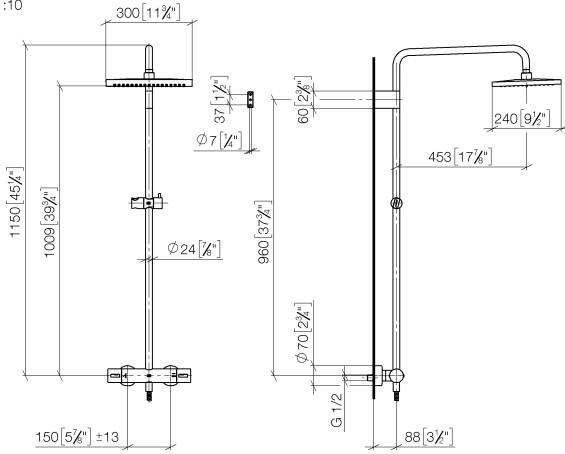

Showerpipe with shower thermostat without hand shower - Brushed Dark Platinum

IMO

34 459 980

Fits: IMO, MEM, CL.1, CYO

- shower with fixed riser projection 453mm
- overhead shower: rain flow
- rain shower 300 x 240mm
- rain shower with anti-scale system
- max. rainshower flow 6.8 l/min
- Function from: 6 l/min
- rotary diverter with volume control and shut-off function
- slide-on rosettes Ø 70 mm
- height of fittings up to rain shower (bottom edge) 1009mm
- height of fittings up to top edge of elbow 1150mm
- gauge 150 mm - 13 mm
- metal shower hose 1750mm with integrated anti-twist protection
- 1/2" connection
- slide bar
- Pipe diameter 23.5 mm
- quick clearing
- This product reduces water consumption by % (compared to requirements of EPAct '92)
- This product can contribute to Water Use Reduction in LEED® Green Building Rating

Required miscellaneous

	SERIES-VARIOUS Hand shower - Brushed Dark Platinum	28 025 979-99 0010
--	---	--------------------

Showerpipe with shower thermostat without hand shower - Brushed Dark Platinum

34 459 980
mm [inches]
1:10