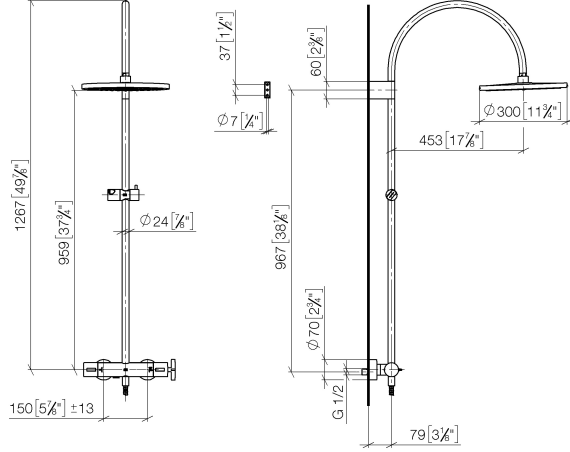

34 460 809

- shower with fixed riser projection 453mm
- overhead shower: rain flow
- rain shower Ø 300 mm
- rain shower with anti-scale system
- max. rainshower flow 6.8 l/min
- Function from: 6.5 l/min
- rotary diverter with volume control and shut-off function
- slide-on rosettes Ø 70 mm
- height of fittings up to rain shower (bottom edge) 959mm
- height of fittings up to top edge of elbow 1267mm
- gauge 150 mm - 13 mm
- metal shower hose 1750mm with integrated anti-twist protection
- 1/2" connection
- slide bar
- Pipe diameter 23.5 mm

This article does not include a hand shower!
Intrinsic protection against back flow.

	Dark Chrome	34 460 809-19 0010
	Chrome	34 460 809-00 0010
	Brushed Platinum	34 460 809-06 0010
	Platinum	34 460 809-08 0010
	Brushed Durabronze (23kt Gold)	34 460 809-28 0010
	Matte Black	34 460 809-33 0010
	Brushed Bronze	34 460 809-42 0010
	Brushed Champagne (22kt Gold)	34 460 809-46 0010
	Champagne (22kt Gold)	34 460 809-47 0010
	Brushed Chrome	34 460 809-93 0010
	Brushed Dark Platinum	34 460 809-99 0010

34 460 809

mm [inches]

1:10

34 460 809

Parts for other finishes can be found here: [Chrome](#)

VAIA Shower pipe - Dark Chrome

VAIA

34 460 809

Spare parts list

No.	Item Number	Name	Quantity used	Delivery time
	04 12 05 091 10-19	shower	11	20