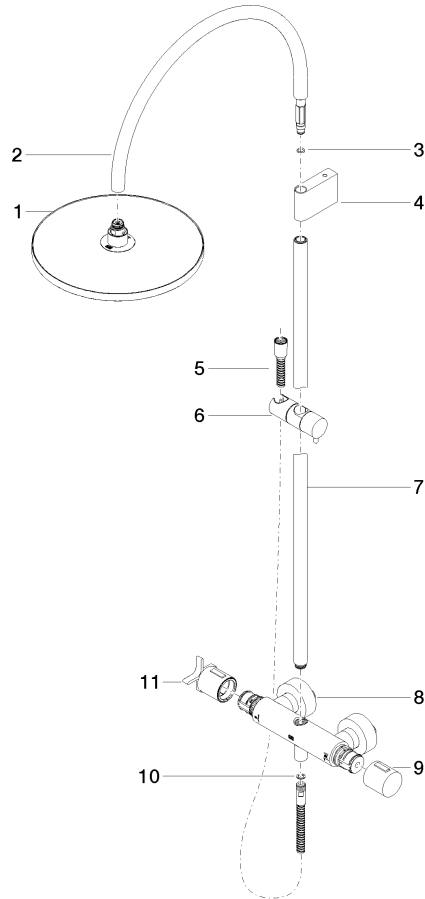

34 460 809

- shower with fixed riser projection 453mm
- overhead shower: rain flow
- rain shower Ø 300 mm
- rain shower with anti-scale system
- max. rainshower flow 6.8 l/min
- Function from: 6.5 l/min
- rotary diverter with volume control and shut-off function
- slide-on rosettes Ø 70 mm
- height of fittings up to rain shower (bottom edge) 959mm
- height of fittings up to top edge of elbow 1267mm
- gauge 150 mm - 13 mm
- metal shower hose 1750mm with integrated anti-twist protection
- 1/2" connection
- slide bar
- Pipe diameter 23.5 mm

This article does not include a hand shower!
Intrinsic protection against back flow.

	Dark Chrome	34 460 809-19 0010
	Chrome	34 460 809-00 0010
	Brushed Platinum	34 460 809-06 0010
	Platinum	34 460 809-08 0010
	Brushed Durabronze (23kt Gold)	34 460 809-28 0010
	Matte Black	34 460 809-33 0010
	Brushed Bronze	34 460 809-42 0010
	Brushed Champagne (22kt Gold)	34 460 809-46 0010
	Champagne (22kt Gold)	34 460 809-47 0010
	Brushed Chrome	34 460 809-93 0010
	Brushed Dark Platinum	34 460 809-99 0010

34 460 809

mm [inches]

1:10

34 460 809

Parts for other finishes can be found here: [Chrome](#)

VAIA Shower pipe - Dark Chrome

VAIA

34 460 809

Spare parts list

No.	Item Number	Name	Quantity used	Delivery time
	04 12 05 091 10-19	shower	11	20