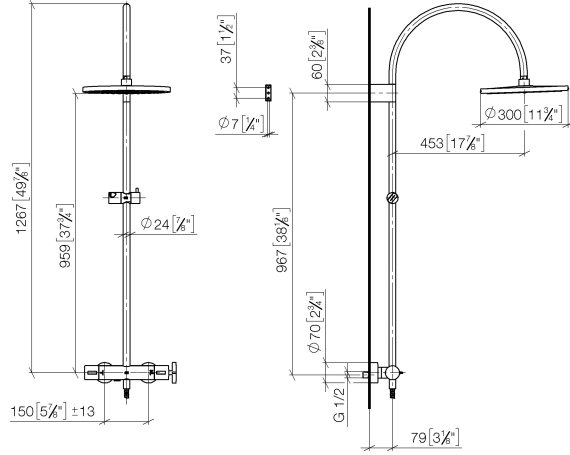

34 460 809

- shower with fixed riser projection 453mm
- overhead shower: rain flow
- rain shower Ø 300 mm
- rain shower with anti-scale system
- max. rainshower flow 6.8 l/min
- Function from: 6.5 l/min
- rotary diverter with volume control and shut-off function
- slide-on rosettes Ø 70 mm
- height of fittings up to rain shower (bottom edge) 959mm
- height of fittings up to top edge of elbow 1267mm
- gauge 150 mm - 13 mm
- metal shower hose 1750mm with integrated anti-twist protection
- 1/2" connection
- slide bar
- Pipe diameter 23.5 mm

This article does not include a hand shower!

Intrinsic protection against back flow.

	Brushed Champagne (22kt Gold)	34 460 809-46 0010
	Chrome	34 460 809-00 0010
	Brushed Platinum	34 460 809-06 0010
	Platinum	34 460 809-08 0010
	Dark Chrome	34 460 809-19 0010
	Brushed Durabronze (23kt Gold)	34 460 809-28 0010
	Matte Black	34 460 809-33 0010
	Brushed Bronze	34 460 809-42 0010
	Champagne (22kt Gold)	34 460 809-47 0010
	Brushed Chrome	34 460 809-93 0010
	Brushed Dark Platinum	34 460 809-99 0010

34 460 809

mm [inches]

1:10

34 460 809

Parts for other finishes can be found here: [Chrome](#)

Spare parts list

No.	Item Number	Name	Quantity used	Delivery time
1	04 12 05 091 10-46	shower	1	30
2	04 28 22 346 00-46	pipe	1	60
3	09 14 10 008 90	seal	1	2
4	90 17 11 150 00-46	holder	1	30
5	28 322 970-46	Metal shower hose 1/2" x 3/8" x 1750 mm - Brushed Champagne (22kt Gold)	1	30
6	12 570 970-46	Slide unit - Brushed Champagne (22kt Gold)	1	30
7	90 28 22 349 00-46	pipe	1	30
8	04 17 01 250 00-46	connection	1	60
9	90 17 33 015 00-46	handle	1	30
10	90 14 20 026 00 90	seal	1	2
11	90 17 33 030 00-46	handle	1	30