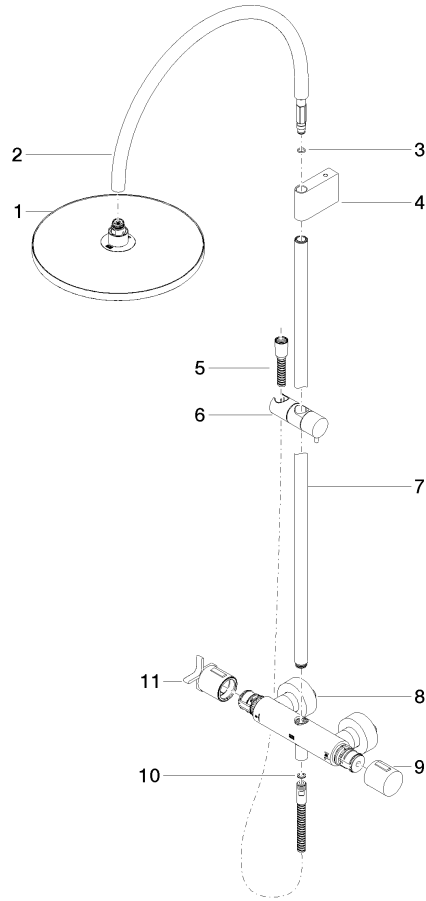

34 460 809

- shower with fixed riser projection 453mm
- overhead shower: rain flow
- rain shower Ø 300 mm
- rain shower with anti-scale system
- max. rainshower flow 6.8 l/min
- Function from: 6.5 l/min
- rotary diverter with volume control and shut-off function
- slide-on rosettes Ø 70 mm
- height of fittings up to rain shower (bottom edge) 959mm
- height of fittings up to top edge of elbow 1267mm
- gauge 150 mm - 13 mm
- metal shower hose 1750mm with integrated anti-twist protection
- 1/2" connection
- slide bar
- Pipe diameter 23.5 mm

This article does not include a hand shower!

Intrinsic protection against back flow.

	Brushed Champagne (22kt Gold)	34 460 809-46 0010
	Chrome	34 460 809-00 0010
	Brushed Platinum	34 460 809-06 0010
	Platinum	34 460 809-08 0010
	Dark Chrome	34 460 809-19 0010
	Brushed Durabronze (23kt Gold)	34 460 809-28 0010
	Matte Black	34 460 809-33 0010
	Brushed Bronze	34 460 809-42 0010
	Champagne (22kt Gold)	34 460 809-47 0010
	Brushed Chrome	34 460 809-93 0010
	Brushed Dark Platinum	34 460 809-99 0010

34 460 809

mm [inches]

1:10

34 460 809

Parts for other finishes can be found here: [Chrome](#)

Spare parts list

No.	Item Number	Name	Quantity used	Delivery time
1	04 12 05 091 10-46	shower	1	30
2	04 28 22 346 00-46	pipe	1	60
3	09 14 10 008 90	seal	1	2
4	90 17 11 150 00-46	holder	1	30
5	28 322 970-46	Metal shower hose 1/2" x 3/8" x 1750 mm - Brushed Champagne (22kt Gold)	1	30
6	12 570 970-46	Slide unit - Brushed Champagne (22kt Gold)	1	30
7	90 28 22 349 00-46	pipe	1	30
8	04 17 01 250 00-46	connection	1	60
9	90 17 33 015 00-46	handle	1	30
10	90 14 20 026 00 90	seal	1	2
11	90 17 33 030 00-46	handle	1	30