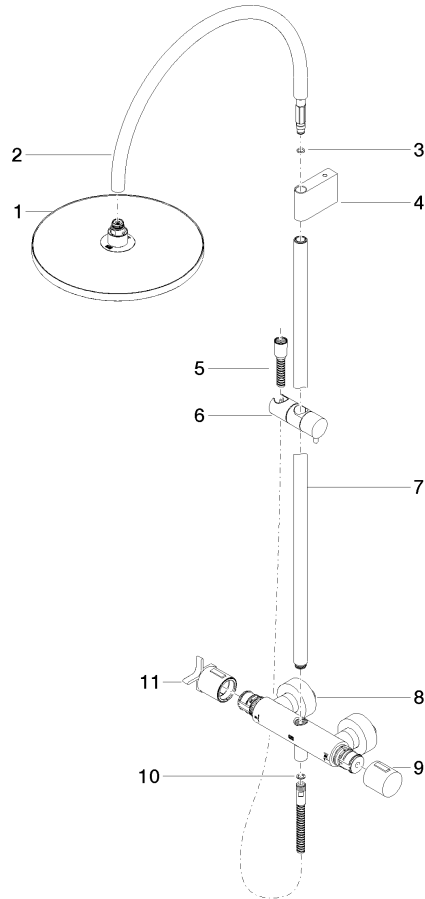

34 460 809

- shower with fixed riser projection 453mm
- overhead shower: rain flow
- rain shower Ø 300 mm
- rain shower with anti-scale system
- max. rainshower flow 6.8 l/min
- Function from: 6.5 l/min
- rotary diverter with volume control and shut-off function
- slide-on rosettes Ø 70 mm
- height of fittings up to rain shower (bottom edge) 959mm
- height of fittings up to top edge of elbow 1267mm
- gauge 150 mm - 13 mm
- metal shower hose 1750mm with integrated anti-twist protection
- 1/2" connection
- slide bar
- Pipe diameter 23.5 mm

This article does not include a hand shower!

Intrinsic protection against back flow.

	Brushed Chrome	34 460 809-93 0010
	Chrome	34 460 809-00 0010
	Brushed Platinum	34 460 809-06 0010
	Platinum	34 460 809-08 0010
	Dark Chrome	34 460 809-19 0010
	Brushed Durabronze (23kt Gold)	34 460 809-28 0010
	Matte Black	34 460 809-33 0010
	Brushed Bronze	34 460 809-42 0010
	Brushed Champagne (22kt Gold)	34 460 809-46 0010
	Champagne (22kt Gold)	34 460 809-47 0010
	Brushed Dark Platinum	34 460 809-99 0010

34 460 809

mm [inches]

1:10

34 460 809

Parts for other finishes can be found here: [Chrome](#)

Spare parts list