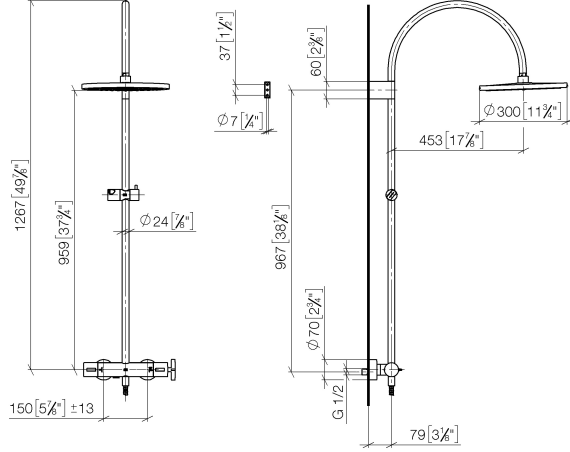

34 460 809

- shower with fixed riser projection 453mm
- overhead shower: rain flow
- rain shower Ø 300 mm
- rain shower with anti-scale system
- max. rainshower flow 6.8 l/min
- Function from: 6.5 l/min
- rotary diverter with volume control and shut-off function
- slide-on rosettes Ø 70 mm
- height of fittings up to rain shower (bottom edge) 959mm
- height of fittings up to top edge of elbow 1267mm
- gauge 150 mm - 13 mm
- metal shower hose 1750mm with integrated anti-twist protection
- 1/2" connection
- slide bar
- Pipe diameter 23.5 mm

This article does not include a hand shower!

Intrinsic protection against back flow.

	Brushed Chrome	34 460 809-93 0010
	Chrome	34 460 809-00 0010
	Brushed Platinum	34 460 809-06 0010
	Platinum	34 460 809-08 0010
	Dark Chrome	34 460 809-19 0010
	Brushed Durabronze (23kt Gold)	34 460 809-28 0010
	Matte Black	34 460 809-33 0010
	Brushed Bronze	34 460 809-42 0010
	Brushed Champagne (22kt Gold)	34 460 809-46 0010
	Champagne (22kt Gold)	34 460 809-47 0010
	Brushed Dark Platinum	34 460 809-99 0010

34 460 809

mm [inches]

1:10

34 460 809

Parts for other finishes can be found here: [Chrome](#)

Spare parts list