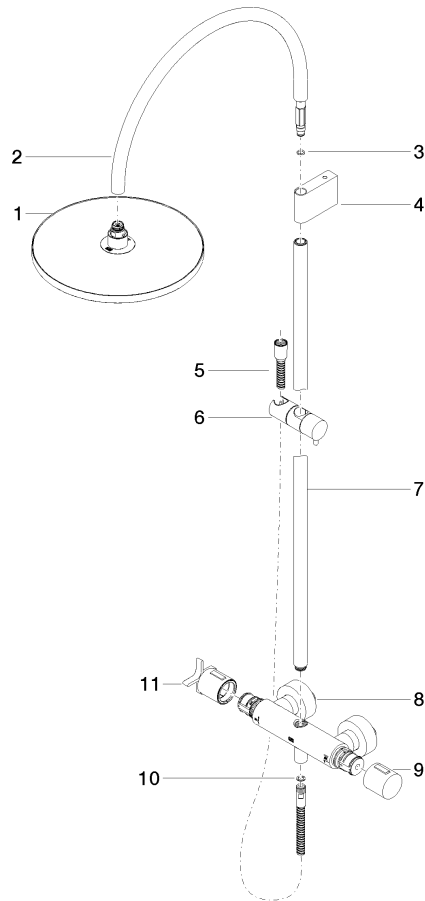

34 460 809

- shower with fixed riser projection 453mm
- overhead shower: rain flow
- rain shower Ø 300 mm
- rain shower with anti-scale system
- max. rainshower flow 6.8 l/min
- Function from: 6.5 l/min
- rotary diverter with volume control and shut-off function
- slide-on rosettes Ø 70 mm
- height of fittings up to rain shower (bottom edge) 959mm
- height of fittings up to top edge of elbow 1267mm
- gauge 150 mm - 13 mm
- metal shower hose 1750mm with integrated anti-twist protection
- 1/2" connection
- slide bar
- Pipe diameter 23.5 mm

34 460 809

mm [inches]

1:10

34 460 809

Parts for other finishes can be found here: [Chrome](#)

VAIA Shower pipe - Brushed Dark Platinum

VAIA

34 460 809

Spare parts list

No.	Item Number	Name	Quantity used	Delivery time
	04 12 05 091 10-99	shower	11	30