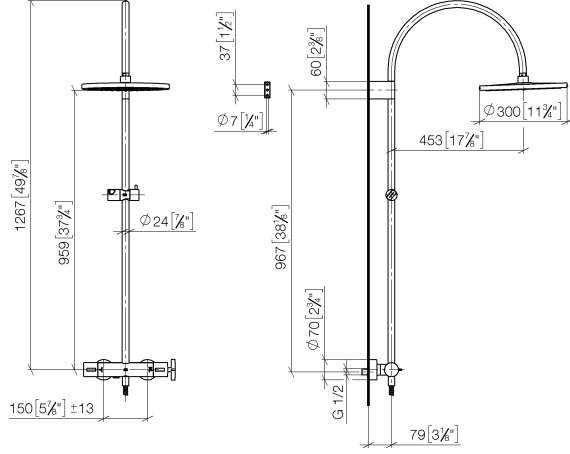

34 460 809

- shower with fixed riser projection 453mm
- overhead shower: rain flow
- rain shower Ø 300 mm
- rain shower with anti-scale system
- max. rainshower flow 6.8 l/min
- Function from: 6.5 l/min
- rotary diverter with volume control and shut-off function
- slide-on rosettes Ø 70 mm
- height of fittings up to rain shower (bottom edge) 959mm
- height of fittings up to top edge of elbow 1267mm
- gauge 150 mm - 13 mm
- metal shower hose 1750mm with integrated anti-twist protection
- 1/2" connection
- slide bar
- Pipe diameter 23.5 mm

This article does not include a hand shower!

Intrinsic protection against back flow.

	Brushed Dark Platinum	34 460 809-99 0010
	Chrome	34 460 809-00 0010
	Brushed Platinum	34 460 809-06 0010
	Platinum	34 460 809-08 0010
	Dark Chrome	34 460 809-19 0010
	Brushed Durabronze (23kt Gold)	34 460 809-28 0010
	Matte Black	34 460 809-33 0010
	Brushed Bronze	34 460 809-42 0010
	Brushed Champagne (22kt Gold)	34 460 809-46 0010
	Champagne (22kt Gold)	34 460 809-47 0010
	Brushed Chrome	34 460 809-93 0010

34 460 809

mm [inches]

1:10

34 460 809

Parts for other finishes can be found here: [Chrome](#)

VAIA Shower pipe - Brushed Dark Platinum

VAIA

34 460 809

Spare parts list

No.	Item Number	Name	Quantity used	Delivery time
	04 12 05 091 10-99	shower	11	30