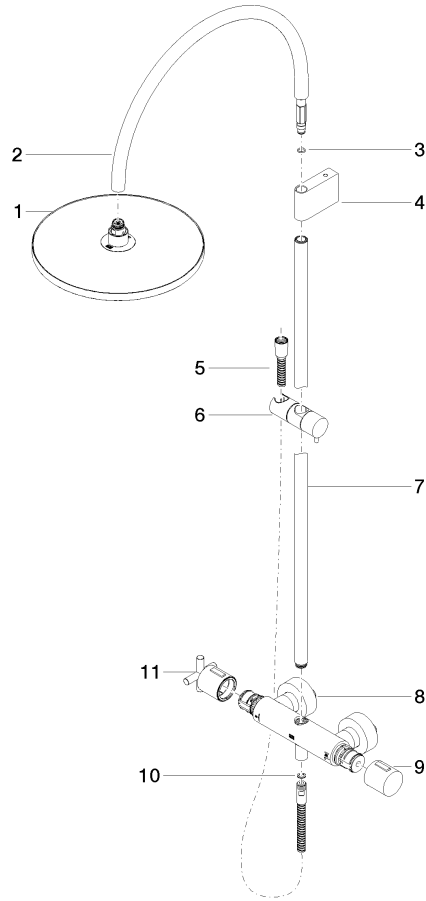

34 460 892

- shower with fixed riser projection 452mm
- overhead shower: rain flow
- rain shower Ø 300 mm
- rain shower with anti-scale system
- max. rainshower flow 6.8 l/min
- Function from: 6.5 l/min
- rotary diverter with volume control and shut-off function
- slide-on rosettes Ø 70 mm
- height of fittings up to rain shower (bottom edge) 964mm
- height of fittings up to top edge of elbow 1267mm
- gauge 150 mm - 13 mm
- metal shower hose 1750mm with integrated anti-twist protection
- 1/2" connection
- slide bar
- Pipe diameter 23.5 mm

This article does not include a hand shower!

Intrinsic protection against back flow.

	Chrome	34 460 892-00 0010
	Brushed Platinum	34 460 892-06 0010
	Platinum	34 460 892-08 0010
	Dark Chrome	34 460 892-19 0010
	Brushed Durabrass (23kt Gold)	34 460 892-28 0010
	Matte Black	34 460 892-33 0010
	Brushed Champagne (22kt Gold)	34 460 892-46 0010
	Champagne (22kt Gold)	34 460 892-47 0010
	Brushed Chrome	34 460 892-93 0010
	Brushed Dark Platinum	34 460 892-99 0010

34 460 892

34 460 892

Spare parts list

No.	Item Number	Name	Quantity used	Delivery time
1	04 12 05 091 10-00	shower	1	10
2	04 28 22 346 00-00	pipe	1	10
3	09 14 10 008 90	seal	1	2
4	90 17 11 150 00-00	holder	1	10
5	28 322 970-00	Metal shower hose 1/2" x 3/8" x 1750 mm - Chrome	1	2
6	12 570 970-00	Slide unit - Chrome	1	10
7	90 28 22 349 00-00	pipe	1	10
8	04 17 01 250 00-00	connection	1	10
9	90 17 33 015 00-00	handle	1	10
10	90 14 20 026 00 90	seal	1	2
11	90 17 33 021 00-00	handle	1	10