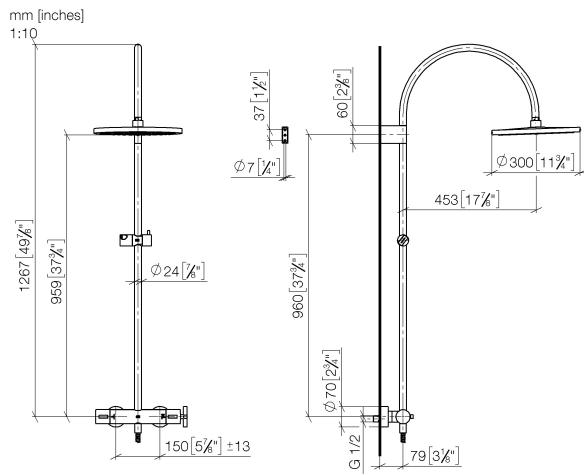

34 460 892

- shower with fixed riser projection 452mm
- overhead shower: rain flow
- rain shower Ø 300 mm
- rain shower with anti-scale system
- max. rainshower flow 6.8 l/min
- Function from: 6.5 l/min
- rotary diverter with volume control and shut-off function
- slide-on rosettes Ø 70 mm
- height of fittings up to rain shower (bottom edge) 964mm
- height of fittings up to top edge of elbow 1267mm
- gauge 150 mm - 13 mm
- metal shower hose 1750mm with integrated anti-twist protection
- 1/2" connection
- slide bar
- Pipe diameter 23.5 mm

This article does not include a hand shower!

Intrinsic protection against back flow.

	Chrome	34 460 892-00 0010
	Brushed Platinum	34 460 892-06 0010
	Platinum	34 460 892-08 0010
	Dark Chrome	34 460 892-19 0010
	Brushed Durabrass (23kt Gold)	34 460 892-28 0010
	Matte Black	34 460 892-33 0010
	Brushed Champagne (22kt Gold)	34 460 892-46 0010
	Champagne (22kt Gold)	34 460 892-47 0010
	Brushed Chrome	34 460 892-93 0010
	Brushed Dark Platinum	34 460 892-99 0010

34 460 892

34 460 892

Spare parts list

No.	Item Number	Name	Quantity used	Delivery time
1	04 12 05 091 10-00	shower	1	10
2	04 28 22 346 00-00	pipe	1	10
3	09 14 10 008 90	seal	1	2
4	90 17 11 150 00-00	holder	1	10
5	28 322 970-00	Metal shower hose 1/2" x 3/8" x 1750 mm - Chrome	1	2
6	12 570 970-00	Slide unit - Chrome	1	10
7	90 28 22 349 00-00	pipe	1	10
8	04 17 01 250 00-00	connection	1	10
9	90 17 33 015 00-00	handle	1	10
10	90 14 20 026 00 90	seal	1	2
11	90 17 33 021 00-00	handle	1	10