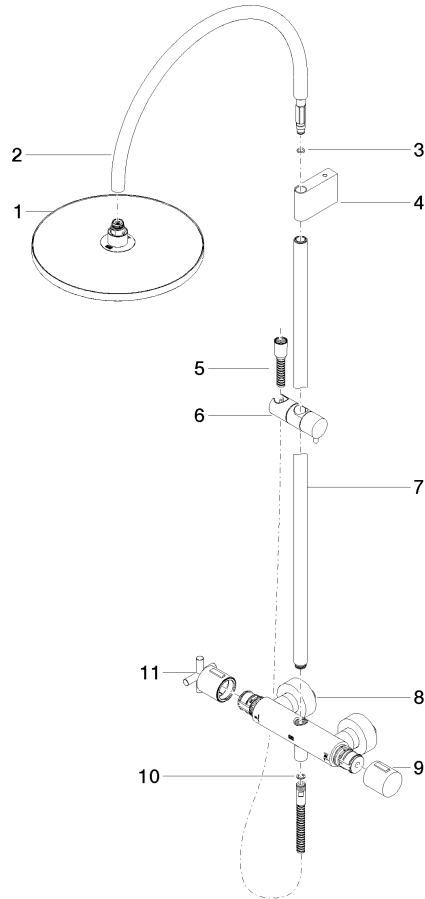

34 460 892

- shower with fixed riser projection 452mm
- overhead shower: rain flow
- rain shower Ø 300 mm
- rain shower with anti-scale system
- max. rainshower flow 6.8 l/min
- Function from: 6.5 l/min
- rotary diverter with volume control and shut-off function
- slide-on rosettes Ø 70 mm
- height of fittings up to rain shower (bottom edge) 964mm
- height of fittings up to top edge of elbow 1267mm
- gauge 150 mm - 13 mm
- metal shower hose 1750mm with integrated anti-twist protection
- 1/2" connection
- slide bar
- Pipe diameter 23.5 mm

This article does not include a hand shower!
Intrinsic protection against back flow.

| | | |
|---|--------------------------------|--------------------|
|  | Brushed Platinum | 34 460 892-06 0010 |
|  | Chrome | 34 460 892-00 0010 |
|  | Platinum | 34 460 892-08 0010 |
|  | Dark Chrome | 34 460 892-19 0010 |
|  | Brushed Durabronze (23kt Gold) | 34 460 892-28 0010 |
|  | Matte Black | 34 460 892-33 0010 |
|  | Brushed Champagne (22kt Gold) | 34 460 892-46 0010 |
|  | Champagne (22kt Gold) | 34 460 892-47 0010 |
|  | Brushed Chrome | 34 460 892-93 0010 |
|  | Brushed Dark Platinum | 34 460 892-99 0010 |

34 460 892

mm [inches]

1:10

34 460 892

Parts for other finishes can be found here: [Chrome](#)

TARA Shower pipe 300 mm - Brushed Platinum

TARA

34 460 892

Spare parts list

| No. | Item Number | Name | Quantity used | Delivery time |
|-----|--------------------|--------|---------------|---------------|
| | 04 12 05 091 10-06 | shower | 11 | 10 |