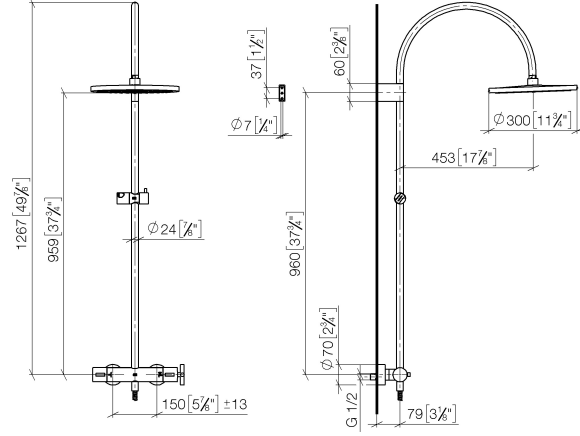

34 460 892

- shower with fixed riser projection 452mm
- overhead shower: rain flow
- rain shower Ø 300 mm
- rain shower with anti-scale system
- max. rainshower flow 6.8 l/min
- Function from: 6.5 l/min
- rotary diverter with volume control and shut-off function
- slide-on rosettes Ø 70 mm
- height of fittings up to rain shower (bottom edge) 964mm
- height of fittings up to top edge of elbow 1267mm
- gauge 150 mm - 13 mm
- metal shower hose 1750mm with integrated anti-twist protection
- 1/2" connection
- slide bar
- Pipe diameter 23.5 mm

This article does not include a hand shower!
Intrinsic protection against back flow.

| | | |
|---|--------------------------------|--------------------|
|  | Brushed Platinum | 34 460 892-06 0010 |
|  | Chrome | 34 460 892-00 0010 |
|  | Platinum | 34 460 892-08 0010 |
|  | Dark Chrome | 34 460 892-19 0010 |
|  | Brushed Durabronze (23kt Gold) | 34 460 892-28 0010 |
|  | Matte Black | 34 460 892-33 0010 |
|  | Brushed Champagne (22kt Gold) | 34 460 892-46 0010 |
|  | Champagne (22kt Gold) | 34 460 892-47 0010 |
|  | Brushed Chrome | 34 460 892-93 0010 |
|  | Brushed Dark Platinum | 34 460 892-99 0010 |

34 460 892

mm [inches]

1:10

34 460 892

Parts for other finishes can be found here: [Chrome](#)

TARA Shower pipe 300 mm - Brushed Platinum

TARA

34 460 892

Spare parts list

| No. | Item Number | Name | Quantity used | Delivery time |
|-----|--------------------|--------|---------------|---------------|
| | 04 12 05 091 10-06 | shower | 11 | 10 |