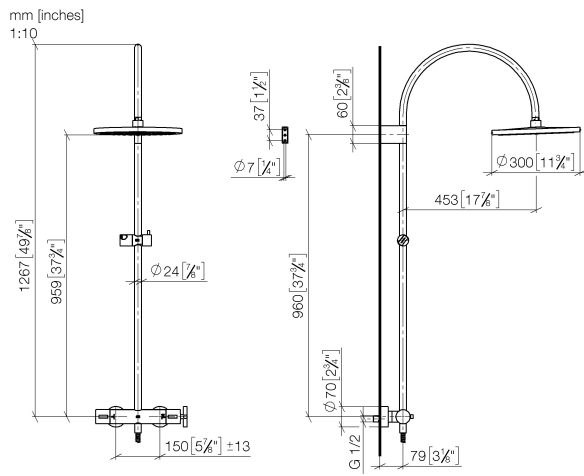

34 460 892

- shower with fixed riser projection 452mm
- overhead shower: rain flow
- rain shower Ø 300 mm
- rain shower with anti-scale system
- max. rainshower flow 6.8 l/min
- Function from: 6.5 l/min
- rotary diverter with volume control and shut-off function
- slide-on rosettes Ø 70 mm
- height of fittings up to rain shower (bottom edge) 964mm
- height of fittings up to top edge of elbow 1267mm
- gauge 150 mm - 13 mm
- metal shower hose 1750mm with integrated anti-twist protection
- 1/2" connection
- slide bar
- Pipe diameter 23.5 mm

This article does not include a hand shower!

Intrinsic protection against back flow.

	Dark Chrome	34 460 892-19 0010
	Chrome	34 460 892-00 0010
	Brushed Platinum	34 460 892-06 0010
	Platinum	34 460 892-08 0010
	Brushed Durabronze (23kt Gold)	34 460 892-28 0010
	Matte Black	34 460 892-33 0010
	Brushed Champagne (22kt Gold)	34 460 892-46 0010
	Champagne (22kt Gold)	34 460 892-47 0010
	Brushed Chrome	34 460 892-93 0010
	Brushed Dark Platinum	34 460 892-99 0010

34 460 892

34 460 892

Parts for other finishes can be found here: [Chrome](#)

Spare parts list

No.	Item Number	Name	Quantity used	Delivery time
1	04 12 05 091 10-19	shower	1	20
2	04 28 22 346 00-19	pipe	1	20
3	09 14 10 008 90	seal	1	2
4	90 17 11 150 00-19	holder	1	20
5	28 322 970-19	Metal shower hose 1/2" x 3/8" x 1750 mm - Dark Chrome	1	20
6	12 570 970-19	Slide unit - Dark Chrome	1	20
7	90 28 22 349 00-19	pipe	1	20
8	04 17 01 250 00-19	connection	1	20
9	90 17 33 015 00-19	handle	1	20
10	90 14 20 026 00 90	seal	1	2
11	90 17 33 021 00-19	handle	1	20