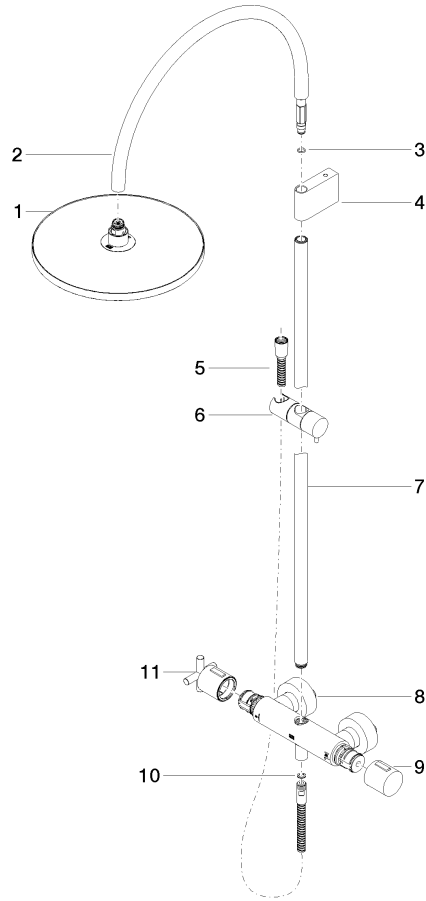

34 460 892

- shower with fixed riser projection 452mm
- overhead shower: rain flow
- rain shower Ø 300 mm
- rain shower with anti-scale system
- max. rainshower flow 6.8 l/min
- Function from: 6.5 l/min
- rotary diverter with volume control and shut-off function
- slide-on rosettes Ø 70 mm
- height of fittings up to rain shower (bottom edge) 964mm
- height of fittings up to top edge of elbow 1267mm
- gauge 150 mm - 13 mm
- metal shower hose 1750mm with integrated anti-twist protection
- 1/2" connection
- slide bar
- Pipe diameter 23.5 mm

This article does not include a hand shower!

Intrinsic protection against back flow.

	Dark Chrome	34 460 892-19 0010
	Chrome	34 460 892-00 0010
	Brushed Platinum	34 460 892-06 0010
	Platinum	34 460 892-08 0010
	Brushed Durabronze (23kt Gold)	34 460 892-28 0010
	Matte Black	34 460 892-33 0010
	Brushed Champagne (22kt Gold)	34 460 892-46 0010
	Champagne (22kt Gold)	34 460 892-47 0010
	Brushed Chrome	34 460 892-93 0010
	Brushed Dark Platinum	34 460 892-99 0010

34 460 892

34 460 892

Parts for other finishes can be found here: [Chrome](#)

Spare parts list

No.	Item Number	Name	Quantity used	Delivery time
1	04 12 05 091 10-19	shower	1	20
2	04 28 22 346 00-19	pipe	1	20
3	09 14 10 008 90	seal	1	2
4	90 17 11 150 00-19	holder	1	20
5	28 322 970-19	Metal shower hose 1/2" x 3/8" x 1750 mm - Dark Chrome	1	20
6	12 570 970-19	Slide unit - Dark Chrome	1	20
7	90 28 22 349 00-19	pipe	1	20
8	04 17 01 250 00-19	connection	1	20
9	90 17 33 015 00-19	handle	1	20
10	90 14 20 026 00 90	seal	1	2
11	90 17 33 021 00-19	handle	1	20