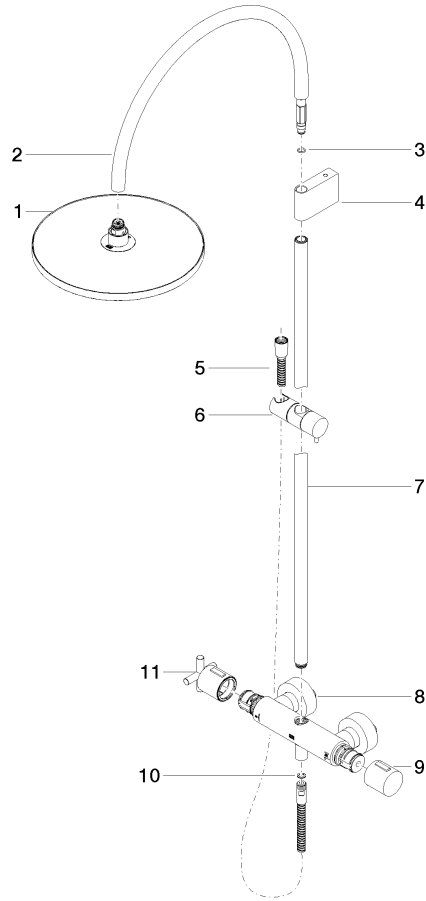

34 460 892

- shower with fixed riser projection 452mm
- overhead shower: rain flow
- rain shower Ø 300 mm
- rain shower with anti-scale system
- max. rainshower flow 6.8 l/min
- Function from: 6.5 l/min
- rotary diverter with volume control and shut-off function
- slide-on rosettes Ø 70 mm
- height of fittings up to rain shower (bottom edge) 964mm
- height of fittings up to top edge of elbow 1267mm
- gauge 150 mm - 13 mm
- metal shower hose 1750mm with integrated anti-twist protection
- 1/2" connection
- slide bar
- Pipe diameter 23.5 mm

This article does not include a hand shower!

Intrinsic protection against back flow.

	Brushed Durabronz (23kt Gold)	34 460 892-28 0010
	Chrome	34 460 892-00 0010
	Brushed Platinum	34 460 892-06 0010
	Platinum	34 460 892-08 0010
	Dark Chrome	34 460 892-19 0010
	Matte Black	34 460 892-33 0010
	Brushed Champagne (22kt Gold)	34 460 892-46 0010
	Champagne (22kt Gold)	34 460 892-47 0010
	Brushed Chrome	34 460 892-93 0010
	Brushed Dark Platinum	34 460 892-99 0010

34 460 892

34 460 892

Parts for other finishes can be found here: [Chrome](#)

### Spare parts list

No.	Item Number	Name	Quantity used	Delivery time
1	04 12 05 091 10-28	shower	1	20
2	04 28 22 346 00-28	pipe	1	20
3	09 14 10 008 90	seal	1	2
4	90 17 11 150 00-28	holder	1	20
5	28 322 970-28	Metal shower hose 1/2" x 3/8" x 1750 mm - Brushed Durabron (23kt Gold)	1	20
6	12 570 970-28	Slide unit - Brushed Durabron (23kt Gold)	1	20
7	90 28 22 349 00-28	pipe	1	20
8	04 17 01 250 00-28	connection	1	20
9	90 17 33 015 00-28	handle	1	20
10	90 14 20 026 00 90	seal	1	2
11	90 17 33 021 00-28	handle	1	20