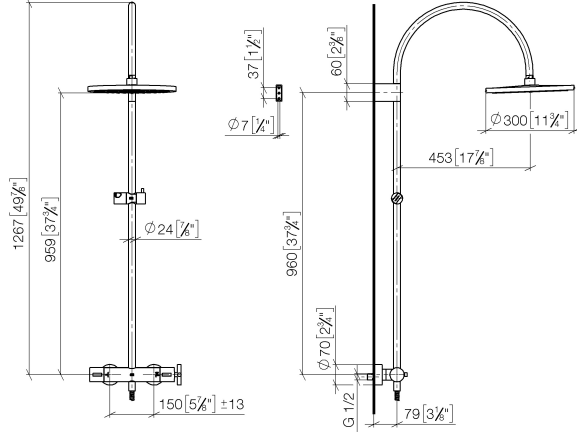

34 460 892

- shower with fixed riser projection 452mm
- overhead shower: rain flow
- rain shower Ø 300 mm
- rain shower with anti-scale system
- max. rainshower flow 6.8 l/min
- Function from: 6.5 l/min
- rotary diverter with volume control and shut-off function
- slide-on rosettes Ø 70 mm
- height of fittings up to rain shower (bottom edge) 964mm
- height of fittings up to top edge of elbow 1267mm
- gauge 150 mm - 13 mm
- metal shower hose 1750mm with integrated anti-twist protection
- 1/2" connection
- slide bar
- Pipe diameter 23.5 mm

This article does not include a hand shower!
Intrinsic protection against back flow.

	Brushed Bronze	34 460 892-42 0010
	Chrome	34 460 892-00 0010
	Brushed Platinum	34 460 892-06 0010
	Platinum	34 460 892-08 0010
	Dark Chrome	34 460 892-19 0010
	Brushed Durabronze (23kt Gold)	34 460 892-28 0010
	Matte Black	34 460 892-33 0010
	Brushed Champagne (22kt Gold)	34 460 892-46 0010
	Champagne (22kt Gold)	34 460 892-47 0010
	Brushed Chrome	34 460 892-93 0010
	Brushed Dark Platinum	34 460 892-99 0010

34 460 892

mm [inches]

1:10

34 460 892

Product version from 4/1/2024

Parts for other finishes can be found here: [Chrome](#)

TARA Shower pipe 300 mm - Brushed Bronze

TARA

34 460 892

Spare parts list

Product version from 4/1/2024

No.	Item Number	Name	Quantity used	Delivery time
	04 12 05 091 10-42	shower	11	60