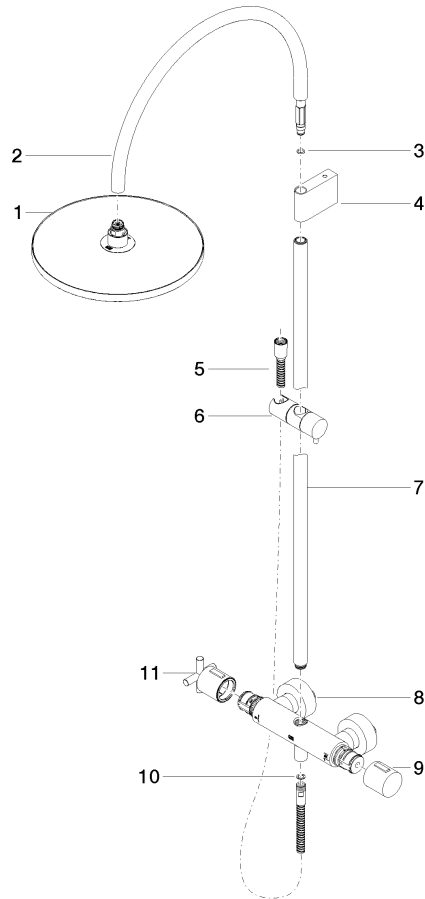

34 460 892

- shower with fixed riser projection 452mm
- overhead shower: rain flow
- rain shower Ø 300 mm
- rain shower with anti-scale system
- max. rainshower flow 6.8 l/min
- Function from: 6.5 l/min
- rotary diverter with volume control and shut-off function
- slide-on rosettes Ø 70 mm
- height of fittings up to rain shower (bottom edge) 964mm
- height of fittings up to top edge of elbow 1267mm
- gauge 150 mm - 13 mm
- metal shower hose 1750mm with integrated anti-twist protection
- 1/2" connection
- slide bar
- Pipe diameter 23.5 mm

This article does not include a hand shower!
Intrinsic protection against back flow.

	Brushed Bronze	34 460 892-42 0010
	Chrome	34 460 892-00 0010
	Brushed Platinum	34 460 892-06 0010
	Platinum	34 460 892-08 0010
	Dark Chrome	34 460 892-19 0010
	Brushed Durabronze (23kt Gold)	34 460 892-28 0010
	Matte Black	34 460 892-33 0010
	Brushed Champagne (22kt Gold)	34 460 892-46 0010
	Champagne (22kt Gold)	34 460 892-47 0010
	Brushed Chrome	34 460 892-93 0010
	Brushed Dark Platinum	34 460 892-99 0010

34 460 892

mm [inches]

1:10

34 460 892

Product version from 4/1/2024

Parts for other finishes can be found here: [Chrome](#)

TARA Shower pipe 300 mm - Brushed Bronze

TARA

34 460 892

Spare parts list

Product version from 4/1/2024

No.	Item Number	Name	Quantity used	Delivery time
	04 12 05 091 10-42	shower	11	60