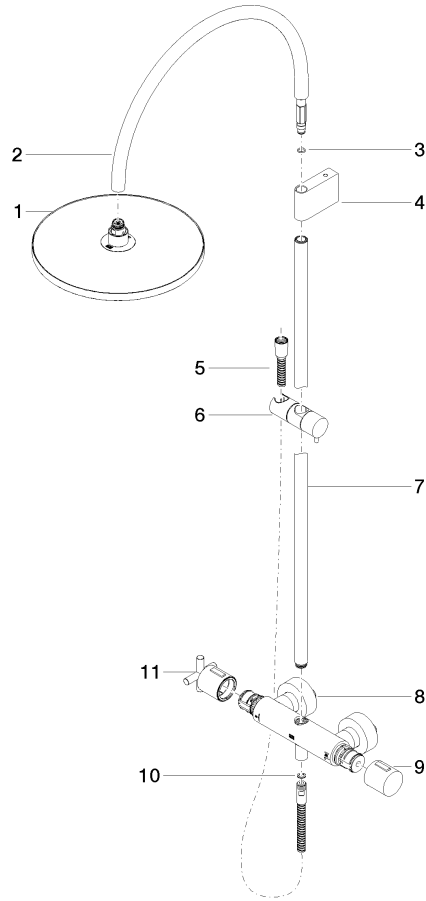

34 460 892

- shower with fixed riser projection 452mm
- overhead shower: rain flow
- rain shower Ø 300 mm
- rain shower with anti-scale system
- max. rainshower flow 6.8 l/min
- Function from: 6.5 l/min
- rotary diverter with volume control and shut-off function
- slide-on rosettes Ø 70 mm
- height of fittings up to rain shower (bottom edge) 964mm
- height of fittings up to top edge of elbow 1267mm
- gauge 150 mm - 13 mm
- metal shower hose 1750mm with integrated anti-twist protection
- 1/2" connection
- slide bar
- Pipe diameter 23.5 mm

This article does not include a hand shower!

Intrinsic protection against back flow.

	Brushed Chrome	34 460 892-93 0010
	Chrome	34 460 892-00 0010
	Brushed Platinum	34 460 892-06 0010
	Platinum	34 460 892-08 0010
	Dark Chrome	34 460 892-19 0010
	Brushed Durabronze (23kt Gold)	34 460 892-28 0010
	Matte Black	34 460 892-33 0010
	Brushed Champagne (22kt Gold)	34 460 892-46 0010
	Champagne (22kt Gold)	34 460 892-47 0010
	Brushed Dark Platinum	34 460 892-99 0010

34 460 892

34 460 892

Parts for other finishes can be found here: [Chrome](#)

Spare parts list

No.	Item Number	Name	Quantity used	Delivery time
1	04 12 05 091 10-93	shower	1	20
2	04 28 22 346 00-93	pipe	1	20
3	09 14 10 008 90	seal	1	2
4	90 17 11 150 00-93	holder	1	20
5	28 322 970-93	Metal shower hose 1/2" x 3/8" x 1750 mm - Brushed Chrome	1	20
6	12 570 970-93	Slide unit - Brushed Chrome	1	20
7	90 28 22 349 00-93	pipe	1	20
8	04 17 01 250 00-93	connection	1	20
9	90 17 33 015 00-93	handle	1	20
10	90 14 20 026 00 90	seal	1	2
11	90 17 33 021 00-93	handle	1	20