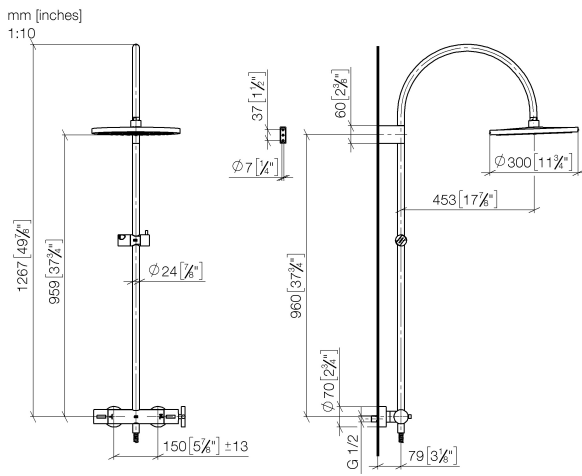

34 460 892

- shower with fixed riser projection 452mm
- overhead shower: rain flow
- rain shower Ø 300 mm
- rain shower with anti-scale system
- max. rainshower flow 6.8 l/min
- Function from: 6.5 l/min
- rotary diverter with volume control and shut-off function
- slide-on rosettes Ø 70 mm
- height of fittings up to rain shower (bottom edge) 964mm
- height of fittings up to top edge of elbow 1267mm
- gauge 150 mm - 13 mm
- metal shower hose 1750mm with integrated anti-twist protection
- 1/2" connection
- slide bar
- Pipe diameter 23.5 mm

This article does not include a hand shower!

Intrinsic protection against back flow.

	Brushed Chrome	34 460 892-93 0010
	Chrome	34 460 892-00 0010
	Brushed Platinum	34 460 892-06 0010
	Platinum	34 460 892-08 0010
	Dark Chrome	34 460 892-19 0010
	Brushed Durabronze (23kt Gold)	34 460 892-28 0010
	Matte Black	34 460 892-33 0010
	Brushed Champagne (22kt Gold)	34 460 892-46 0010
	Champagne (22kt Gold)	34 460 892-47 0010
	Brushed Dark Platinum	34 460 892-99 0010

34 460 892

34 460 892

Parts for other finishes can be found here: [Chrome](#)

Spare parts list

No.	Item Number	Name	Quantity used	Delivery time
1	04 12 05 091 10-93	shower	1	20
2	04 28 22 346 00-93	pipe	1	20
3	09 14 10 008 90	seal	1	2
4	90 17 11 150 00-93	holder	1	20
5	28 322 970-93	Metal shower hose 1/2" x 3/8" x 1750 mm - Brushed Chrome	1	20
6	12 570 970-93	Slide unit - Brushed Chrome	1	20
7	90 28 22 349 00-93	pipe	1	20
8	04 17 01 250 00-93	connection	1	20
9	90 17 33 015 00-93	handle	1	20
10	90 14 20 026 00 90	seal	1	2
11	90 17 33 021 00-93	handle	1	20