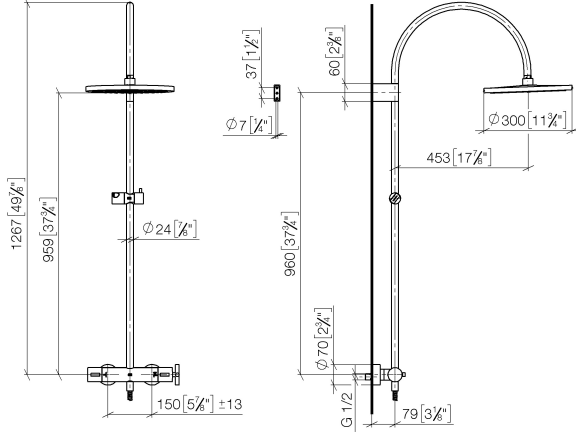

34 460 892

- shower with fixed riser projection 452mm
- overhead shower: rain flow
- rain shower Ø 300 mm
- rain shower with anti-scale system
- max. rainshower flow 6.8 l/min
- Function from: 6.5 l/min
- rotary diverter with volume control and shut-off function
- slide-on rosettes Ø 70 mm
- height of fittings up to rain shower (bottom edge) 964mm
- height of fittings up to top edge of elbow 1267mm
- gauge 150 mm - 13 mm
- metal shower hose 1750mm with integrated anti-twist protection
- 1/2" connection
- slide bar
- Pipe diameter 23.5 mm

This article does not include a hand shower!

Intrinsic protection against back flow.

| | | |
|---|--------------------------------|--------------------|
|  | Brushed Dark Platinum | 34 460 892-99 0010 |
|  | Chrome | 34 460 892-00 0010 |
|  | Brushed Platinum | 34 460 892-06 0010 |
|  | Platinum | 34 460 892-08 0010 |
|  | Dark Chrome | 34 460 892-19 0010 |
|  | Brushed Durabronze (23kt Gold) | 34 460 892-28 0010 |
|  | Matte Black | 34 460 892-33 0010 |
|  | Brushed Champagne (22kt Gold) | 34 460 892-46 0010 |
|  | Champagne (22kt Gold) | 34 460 892-47 0010 |
|  | Brushed Chrome | 34 460 892-93 0010 |

34 460 892

mm [inches]
1:10

34 460 892

Parts for other finishes can be found here: [Chrome](#)

Spare parts list

| No. | Item Number | Name | Quantity used | Delivery time |
|-----|--------------------|---|---------------|---------------|
| 1 | 04 12 05 091 10-99 | shower | 1 | 30 |
| 2 | 04 28 22 346 00-99 | pipe | 1 | 30 |
| 3 | 09 14 10 008 90 | seal | 1 | 2 |
| 4 | 90 17 11 150 00-99 | holder | 1 | 30 |
| 5 | 28 322 970-99 | Metal shower hose 1/2" x 3/8" x 1750 mm - Brushed Dark Platinum | 1 | 2 |
| 6 | 12 570 970-99 | Slide unit - Brushed Dark Platinum | 1 | 30 |
| 7 | 90 28 22 349 00-99 | pipe | 1 | 30 |
| 8 | 04 17 01 250 00-99 | connection | 1 | 30 |
| 9 | 90 17 33 015 00-99 | handle | 1 | 30 |
| 10 | 90 14 20 026 00 90 | seal | 1 | 2 |
| 11 | 90 17 33 021 00-99 | handle | 1 | 30 |