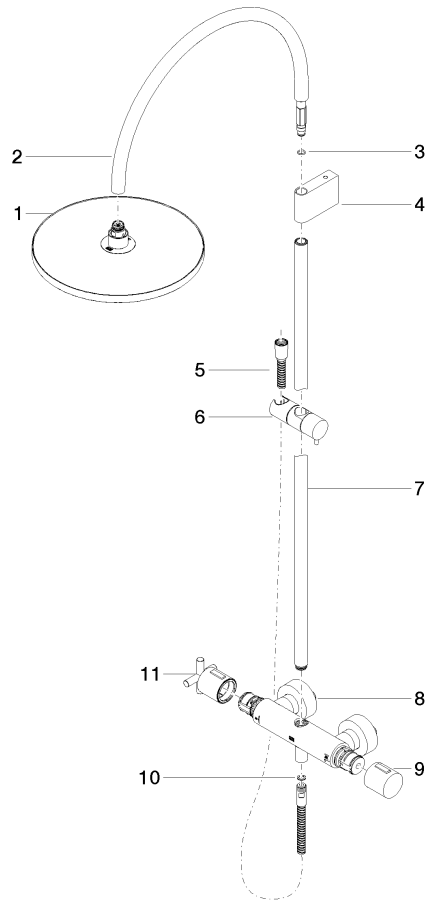

34 460 892

- shower with fixed riser projection 452mm
- overhead shower: rain flow
- rain shower Ø 300 mm
- rain shower with anti-scale system
- max. rainshower flow 6.8 l/min
- Function from: 6.5 l/min
- rotary diverter with volume control and shut-off function
- slide-on rosettes Ø 70 mm
- height of fittings up to rain shower (bottom edge) 964mm
- height of fittings up to top edge of elbow 1267mm
- gauge 150 mm - 13 mm
- metal shower hose 1750mm with integrated anti-twist protection
- 1/2" connection
- slide bar
- Pipe diameter 23.5 mm

This article does not include a hand shower!

Intrinsic protection against back flow.

| | | |
|---|--------------------------------|--------------------|
|  | Brushed Dark Platinum | 34 460 892-99 0010 |
|  | Chrome | 34 460 892-00 0010 |
|  | Brushed Platinum | 34 460 892-06 0010 |
|  | Platinum | 34 460 892-08 0010 |
|  | Dark Chrome | 34 460 892-19 0010 |
|  | Brushed Durabronze (23kt Gold) | 34 460 892-28 0010 |
|  | Matte Black | 34 460 892-33 0010 |
|  | Brushed Champagne (22kt Gold) | 34 460 892-46 0010 |
|  | Champagne (22kt Gold) | 34 460 892-47 0010 |
|  | Brushed Chrome | 34 460 892-93 0010 |

34 460 892

mm [inches]
1:10

34 460 892

Parts for other finishes can be found here: [Chrome](#)

Spare parts list

| No. | Item Number | Name | Quantity used | Delivery time |
|-----|--------------------|---|---------------|---------------|
| 1 | 04 12 05 091 10-99 | shower | 1 | 30 |
| 2 | 04 28 22 346 00-99 | pipe | 1 | 30 |
| 3 | 09 14 10 008 90 | seal | 1 | 2 |
| 4 | 90 17 11 150 00-99 | holder | 1 | 30 |
| 5 | 28 322 970-99 | Metal shower hose 1/2" x 3/8" x 1750 mm - Brushed Dark Platinum | 1 | 2 |
| 6 | 12 570 970-99 | Slide unit - Brushed Dark Platinum | 1 | 30 |
| 7 | 90 28 22 349 00-99 | pipe | 1 | 30 |
| 8 | 04 17 01 250 00-99 | connection | 1 | 30 |
| 9 | 90 17 33 015 00-99 | handle | 1 | 30 |
| 10 | 90 14 20 026 00 90 | seal | 1 | 2 |
| 11 | 90 17 33 021 00-99 | handle | 1 | 30 |