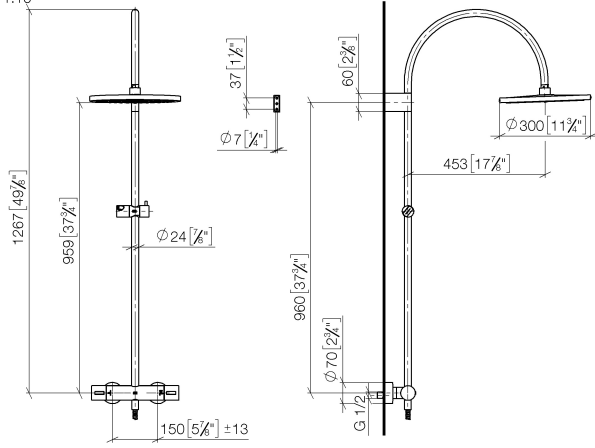

34 462 892

Fits: TARA, VAIA, META

- shower with fixed riser projection 452mm
- overhead shower: rain flow
- rain shower Ø 300 mm
- rain shower with anti-scale system
- max. rainshower flow 6.8 l/min
- rotary diverter with volume control and shut-off function
- slide-on rosettes Ø 70 mm
- height of fittings up to rain shower (bottom edge) 963mm
- height of fittings up to top edge of elbow 1267mm
- gauge 150 mm - 13 mm
- metal shower hose 1750mm with integrated anti-twist protection
- 1/2" connection
- slide bar
- Pipe diameter 23.5 mm
- quick clearing

This article does not include a hand shower!

Intrinsic protection against back flow.

	Dark Chrome	34 462 892-19 0010
	Chrome	34 462 892-00 0010
	Brushed Platinum	34 462 892-06 0010
	Platinum	34 462 892-08 0010
	Brushed Light Gold	34 462 892-27 0010
	Brushed Durabronze (23kt Gold)	34 462 892-28 0010
	Matte Black	34 462 892-33 0010
	Brushed Champagne (22kt Gold)	34 462 892-46 0010
	Champagne (22kt Gold)	34 462 892-47 0010
	Brushed Chrome	34 462 892-93 0010
	Brushed Dark Platinum	34 462 892-99 0010

34 462 892

mm [inches]

1:10

34 462 892

Parts for other finishes can be found here: [Chrome](#)

Shower pipe - Dark Chrome

TARA

34 462 892

Spare parts list

No.	Item Number	Name	Quantity used	Delivery time
	04 12 05 091 10-19	shower	10	20