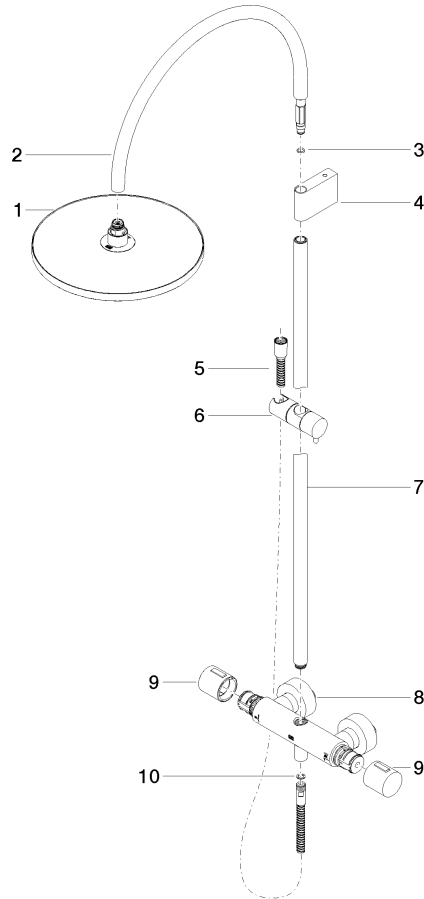

34 462 892

Fits: TARA, VAIA, META

- shower with fixed riser projection 452mm
- overhead shower: rain flow
- rain shower Ø 300 mm
- rain shower with anti-scale system
- max. rainshower flow 6.8 l/min
- rotary diverter with volume control and shut-off function
- slide-on rosettes Ø 70 mm
- height of fittings up to rain shower (bottom edge) 963mm
- height of fittings up to top edge of elbow 1267mm
- gauge 150 mm - 13 mm
- metal shower hose 1750mm with integrated anti-twist protection
- 1/2" connection
- slide bar
- Pipe diameter 23.5 mm
- quick clearing

This article does not include a hand shower!

Intrinsic protection against back flow.

	Dark Chrome	34 462 892-19 0010
	Chrome	34 462 892-00 0010
	Brushed Platinum	34 462 892-06 0010
	Platinum	34 462 892-08 0010
	Brushed Light Gold	34 462 892-27 0010
	Brushed Durabronze (23kt Gold)	34 462 892-28 0010
	Matte Black	34 462 892-33 0010
	Brushed Champagne (22kt Gold)	34 462 892-46 0010
	Champagne (22kt Gold)	34 462 892-47 0010
	Brushed Chrome	34 462 892-93 0010
	Brushed Dark Platinum	34 462 892-99 0010

34 462 892

mm [inches]

1:10

34 462 892

Parts for other finishes can be found here: [Chrome](#)

Shower pipe - Dark Chrome

TARA

34 462 892

Spare parts list

No.	Item Number	Name	Quantity used	Delivery time
	04 12 05 091 10-19	shower	10	20