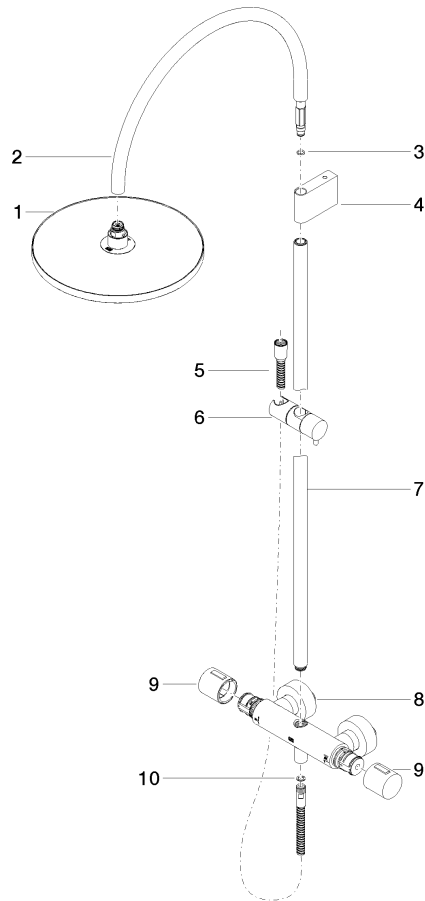

34 462 892

Fits: TARA, VAIA, META

- shower with fixed riser projection 452mm
- overhead shower: rain flow
- rain shower Ø 300 mm
- rain shower with anti-scale system
- max. rainshower flow 6.8 l/min
- rotary diverter with volume control and shut-off function
- slide-on rosettes Ø 70 mm
- height of fittings up to rain shower (bottom edge) 963mm
- height of fittings up to top edge of elbow 1267mm
- gauge 150 mm - 13 mm
- metal shower hose 1750mm with integrated anti-twist protection
- 1/2" connection
- slide bar
- Pipe diameter 23.5 mm
- quick clearing

This article does not include a hand shower!

Intrinsic protection against back flow.

	Matte Black	34 462 892-33 0010
	Chrome	34 462 892-00 0010
	Brushed Platinum	34 462 892-06 0010
	Platinum	34 462 892-08 0010
	Dark Chrome	34 462 892-19 0010
	Brushed Light Gold	34 462 892-27 0010
	Brushed Durabronze (23kt Gold)	34 462 892-28 0010
	Brushed Champagne (22kt Gold)	34 462 892-46 0010
	Champagne (22kt Gold)	34 462 892-47 0010
	Brushed Chrome	34 462 892-93 0010
	Brushed Dark Platinum	34 462 892-99 0010

34 462 892

mm [inches]

1:10

34 462 892

Parts for other
finishes can be found
here: [Chrome](#)

Shower pipe - Matte Black

TARA

34 462 892

Spare parts list

No.	Item Number	Name	Quantity used	Delivery time
	04 12 05 091 10-33	shower	10	30