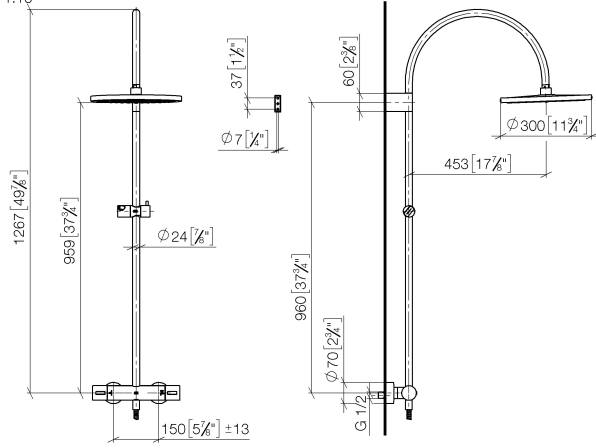

34 462 892

Fits: TARA, VAIA, META

- shower with fixed riser projection 452mm
- overhead shower: rain flow
- rain shower Ø 300 mm
- rain shower with anti-scale system
- max. rainshower flow 6.8 l/min
- rotary diverter with volume control and shut-off function
- slide-on rosettes Ø 70 mm
- height of fittings up to rain shower (bottom edge) 963mm
- height of fittings up to top edge of elbow 1267mm
- gauge 150 mm - 13 mm
- metal shower hose 1750mm with integrated anti-twist protection
- 1/2" connection
- slide bar
- Pipe diameter 23.5 mm
- quick clearing

This article does not include a hand shower!

Intrinsic protection against back flow.

	Matte Black	34 462 892-33 0010
	Chrome	34 462 892-00 0010
	Brushed Platinum	34 462 892-06 0010
	Platinum	34 462 892-08 0010
	Dark Chrome	34 462 892-19 0010
	Brushed Light Gold	34 462 892-27 0010
	Brushed Durabronze (23kt Gold)	34 462 892-28 0010
	Brushed Champagne (22kt Gold)	34 462 892-46 0010
	Champagne (22kt Gold)	34 462 892-47 0010
	Brushed Chrome	34 462 892-93 0010
	Brushed Dark Platinum	34 462 892-99 0010

34 462 892

mm [inches]

1:10

34 462 892

Parts for other
finishes can be found
here: [Chrome](#)

Shower pipe - Matte Black

TARA

34 462 892

Spare parts list

No.	Item Number	Name	Quantity used	Delivery time
	04 12 05 091 10-33	shower	10	30