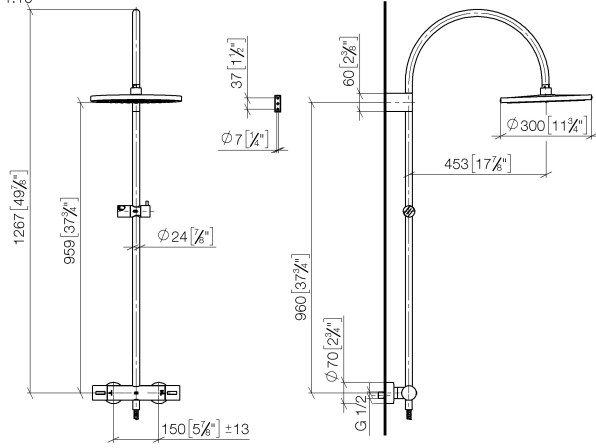

34 462 892

Fits: TARA, VAIA, META

- shower with fixed riser projection 452mm
- overhead shower: rain flow
- rain shower Ø 300 mm
- rain shower with anti-scale system
- max. rainshower flow 6.8 l/min
- rotary diverter with volume control and shut-off function
- slide-on rosettes Ø 70 mm
- height of fittings up to rain shower (bottom edge) 963mm
- height of fittings up to top edge of elbow 1267mm
- gauge 150 mm - 13 mm
- metal shower hose 1750mm with integrated anti-twist protection
- 1/2" connection
- slide bar
- Pipe diameter 23.5 mm
- quick clearing

This article does not include a hand shower!

Intrinsic protection against back flow.

	Brushed Champagne (22kt Gold)	34 462 892-46 0010
	Chrome	34 462 892-00 0010
	Brushed Platinum	34 462 892-06 0010
	Platinum	34 462 892-08 0010
	Dark Chrome	34 462 892-19 0010
	Brushed Light Gold	34 462 892-27 0010
	Brushed Durabronze (23kt Gold)	34 462 892-28 0010
	Matte Black	34 462 892-33 0010
	Champagne (22kt Gold)	34 462 892-47 0010
	Brushed Chrome	34 462 892-93 0010
	Brushed Dark Platinum	34 462 892-99 0010

34 462 892

mm [inches]

1:10

34 462 892

Parts for other finishes can be found here: [Chrome](#)

Shower pipe - Brushed Champagne (22kt Gold)

TARA

34 462 892

Spare parts list

No.	Item Number	Name	Quantity used	Delivery time
	04 12 05 091 10-46	shower	10	30