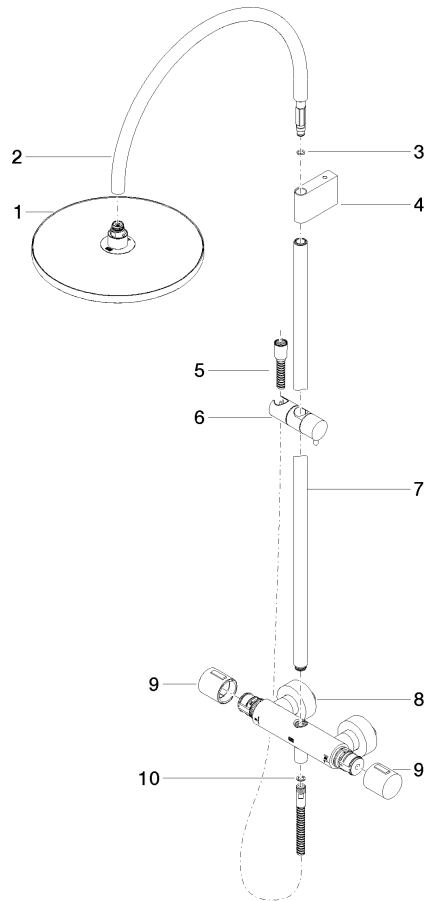

34 462 892

Fits: TARA, VAIA, META

- shower with fixed riser projection 452mm
- overhead shower: rain flow
- rain shower Ø 300 mm
- rain shower with anti-scale system
- max. rainshower flow 6.8 l/min
- rotary diverter with volume control and shut-off function
- slide-on rosettes Ø 70 mm
- height of fittings up to rain shower (bottom edge) 963mm
- height of fittings up to top edge of elbow 1267mm
- gauge 150 mm - 13 mm
- metal shower hose 1750mm with integrated anti-twist protection
- 1/2" connection
- slide bar
- Pipe diameter 23.5 mm
- quick clearing

This article does not include a hand shower!

Intrinsic protection against back flow.

	Brushed Champagne (22kt Gold)	34 462 892-46 0010
	Chrome	34 462 892-00 0010
	Brushed Platinum	34 462 892-06 0010
	Platinum	34 462 892-08 0010
	Dark Chrome	34 462 892-19 0010
	Brushed Light Gold	34 462 892-27 0010
	Brushed Durabronze (23kt Gold)	34 462 892-28 0010
	Matte Black	34 462 892-33 0010
	Champagne (22kt Gold)	34 462 892-47 0010
	Brushed Chrome	34 462 892-93 0010
	Brushed Dark Platinum	34 462 892-99 0010

34 462 892

mm [inches]

1:10

34 462 892

Parts for other finishes can be found here: [Chrome](#)

Shower pipe - Brushed Champagne (22kt Gold)

TARA

34 462 892

Spare parts list

No.	Item Number	Name	Quantity used	Delivery time
	04 12 05 091 10-46	shower	10	30