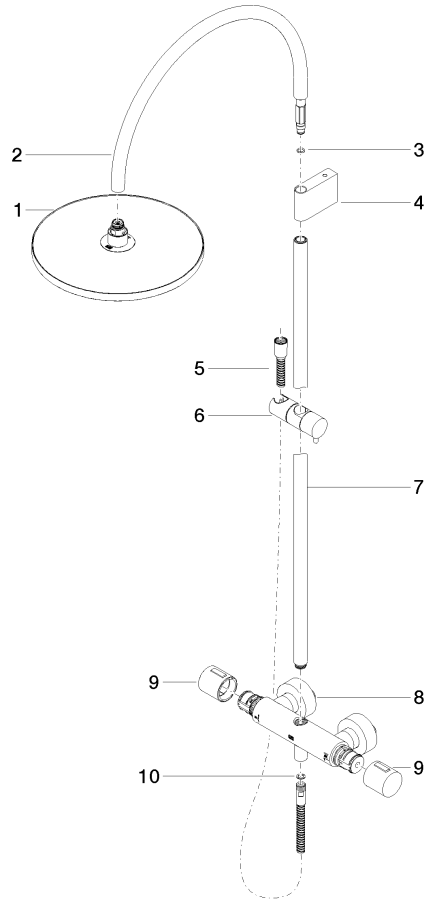

34 462 892

Fits: TARA, VAIA, META

- shower with fixed riser projection 452mm
- overhead shower: rain flow
- rain shower Ø 300 mm
- rain shower with anti-scale system
- max. rainshower flow 6.8 l/min
- rotary diverter with volume control and shut-off function
- slide-on rosettes Ø 70 mm
- height of fittings up to rain shower (bottom edge) 963mm
- height of fittings up to top edge of elbow 1267mm
- gauge 150 mm - 13 mm
- metal shower hose 1750mm with integrated anti-twist protection
- 1/2" connection
- slide bar
- Pipe diameter 23.5 mm
- quick clearing

34 462 892

mm [inches]

1:10

34 462 892

Parts for other  
finishes can be found  
here: [Chrome](#)

## Shower pipe - Brushed Chrome

TARA

34 462 892

### Spare parts list

No.	Item Number	Name	Quantity used	Delivery time
	04 12 05 091 10-93	shower	10	20