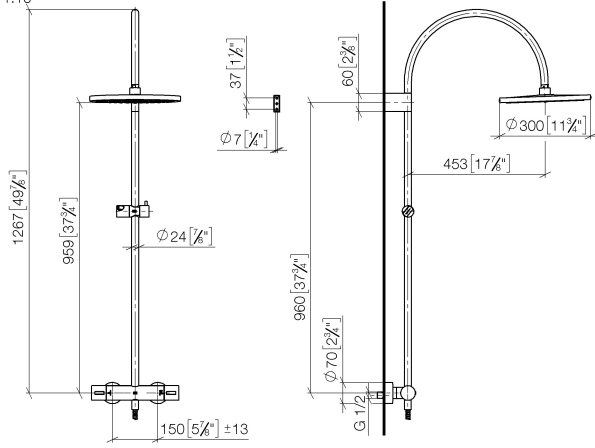

34 462 892

Fits: TARA, VAIA, META

- shower with fixed riser projection 452mm
- overhead shower: rain flow
- rain shower Ø 300 mm
- rain shower with anti-scale system
- max. rainshower flow 6.8 l/min
- rotary diverter with volume control and shut-off function
- slide-on rosettes Ø 70 mm
- height of fittings up to rain shower (bottom edge) 963mm
- height of fittings up to top edge of elbow 1267mm
- gauge 150 mm - 13 mm
- metal shower hose 1750mm with integrated anti-twist protection
- 1/2" connection
- slide bar
- Pipe diameter 23.5 mm
- quick clearing

34 462 892

mm [inches]

1:10

34 462 892

Parts for other  
finishes can be found  
here: [Chrome](#)

## Shower pipe - Brushed Chrome

TARA

34 462 892

### Spare parts list

No.	Item Number	Name	Quantity used	Delivery time
	04 12 05 091 10-93	shower	10	20