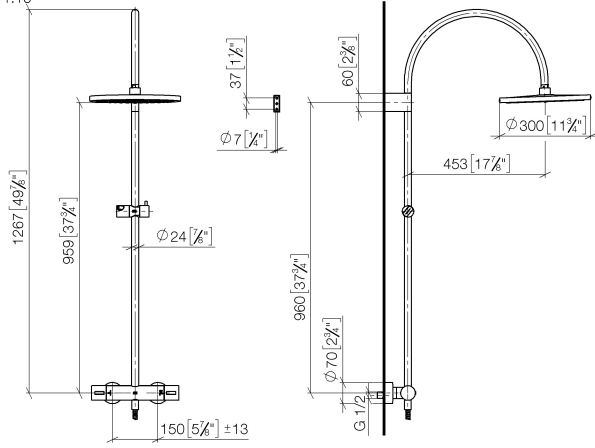

34 462 892

Fits: TARA, VAIA, META

- shower with fixed riser projection 452mm
- overhead shower: rain flow
- rain shower Ø 300 mm
- rain shower with anti-scale system
- max. rainshower flow 6.8 l/min
- rotary diverter with volume control and shut-off function
- slide-on rosettes Ø 70 mm
- height of fittings up to rain shower (bottom edge) 963mm
- height of fittings up to top edge of elbow 1267mm
- gauge 150 mm - 13 mm
- metal shower hose 1750mm with integrated anti-twist protection
- 1/2" connection
- slide bar
- Pipe diameter 23.5 mm
- quick clearing

This article does not include a hand shower!

Intrinsic protection against back flow.

	Brushed Dark Platinum	34 462 892-99 0010
	Chrome	34 462 892-00 0010
	Brushed Platinum	34 462 892-06 0010
	Platinum	34 462 892-08 0010
	Dark Chrome	34 462 892-19 0010
	Brushed Light Gold	34 462 892-27 0010
	Brushed Durabronze (23kt Gold)	34 462 892-28 0010
	Matte Black	34 462 892-33 0010
	Brushed Champagne (22kt Gold)	34 462 892-46 0010
	Champagne (22kt Gold)	34 462 892-47 0010
	Brushed Chrome	34 462 892-93 0010

34 462 892

mm [inches]

1:10

34 462 892

Parts for other finishes can be found here: [Chrome](#)

Shower pipe - Brushed Dark Platinum

TARA

34 462 892

Spare parts list

No.	Item Number	Name	Quantity used	Delivery time
	04 12 05 091 10-99	shower	10	30