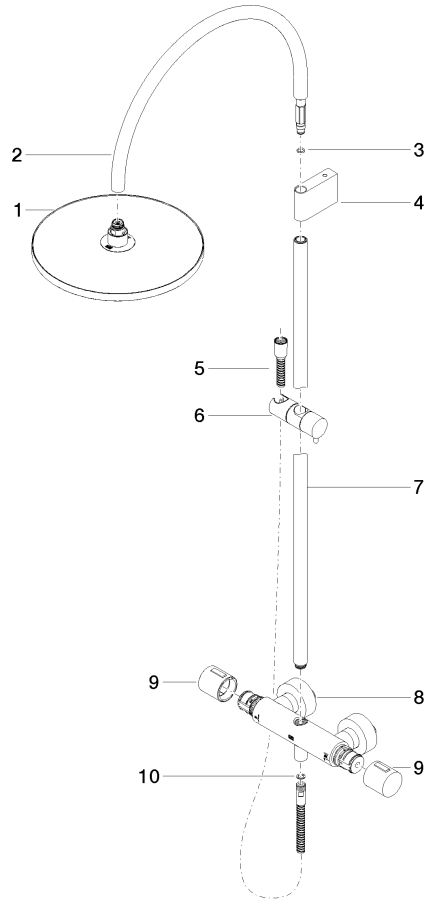

34 462 892

Fits: TARA, VAIA, META

- shower with fixed riser projection 452mm
- overhead shower: rain flow
- rain shower Ø 300 mm
- rain shower with anti-scale system
- max. rainshower flow 6.8 l/min
- rotary diverter with volume control and shut-off function
- slide-on rosettes Ø 70 mm
- height of fittings up to rain shower (bottom edge) 963mm
- height of fittings up to top edge of elbow 1267mm
- gauge 150 mm - 13 mm
- metal shower hose 1750mm with integrated anti-twist protection
- 1/2" connection
- slide bar
- Pipe diameter 23.5 mm
- quick clearing

This article does not include a hand shower!

Intrinsic protection against back flow.

	Brushed Dark Platinum	34 462 892-99 0010
	Chrome	34 462 892-00 0010
	Brushed Platinum	34 462 892-06 0010
	Platinum	34 462 892-08 0010
	Dark Chrome	34 462 892-19 0010
	Brushed Light Gold	34 462 892-27 0010
	Brushed Durabronze (23kt Gold)	34 462 892-28 0010
	Matte Black	34 462 892-33 0010
	Brushed Champagne (22kt Gold)	34 462 892-46 0010
	Champagne (22kt Gold)	34 462 892-47 0010
	Brushed Chrome	34 462 892-93 0010

34 462 892

mm [inches]

1:10

34 462 892

Parts for other finishes can be found here: [Chrome](#)

Shower pipe - Brushed Dark Platinum

TARA

34 462 892

Spare parts list

No.	Item Number	Name	Quantity used	Delivery time
	04 12 05 091 10-99	shower	10	30