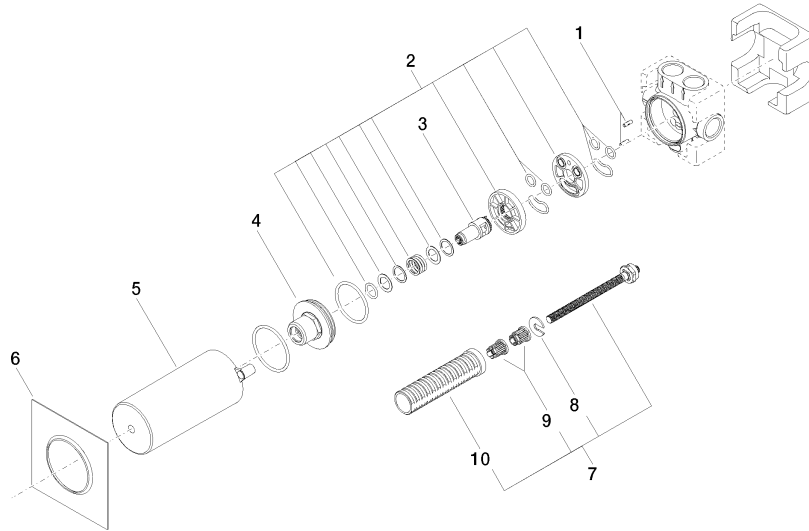

**Concealed three-way diverter -**

35 104 970

mm [inches]

	min	max
Domicil	60 [2 3/8"]	105 [4 1/8"]
Source	73 [2 7/8"]	123 [4 7/8"]
Square	73 [2 7/8"]	123 [4 7/8"]
Madison	73 [2 7/8"]	138 [5 3/8"]
LULLU	73 [2 7/8"]	148 [5 3/4"]
Madison Flair	73 [2 7/8"]	148 [5 7/8"]
Just	78 [3 1/8"]	148 [5 7/8"]
LaFleur	83 [3 1/4"]	148 [5 7/8"]
Supernova	83 [3 1/4"]	148 [5 7/8"]
Tara	83 [3 1/4"]	148 [5 7/8"]
Vaia	83 [3 1/4"]	148 [5 7/8"]
MEM	108 [4 1/4"]	148 [5 7/8"]
CL.1	108 [4 1/4"]	148 [5 7/8"]

## Concealed three-way diverter -

---

35 104 970

### Certificates

---

IAPMO\_4976 (3).

**Concealed three-way diverter -**

35 104 970

**Spare parts list**

No.	Item Number	Name	Quantity used	Delivery time
1	09 31 11 151 90	pin	2	2
2	90 30 11 085 00 90	set	1	2
3	09 29 06 025 90	spindle	1	2
4	09 21 02 124 90	lid	1	2
5	09 21 02 125 90	cap	1	2
6	09 14 03 109 90	seal	1	2
7	90 18 40 077 00 90	spindle	1	2
8	09 16 01 026 90	ring	1	2
9	90 12 12 002 00 90	fixing cap	2	2
10	90 18 40 077 01 90	spindle	1	2