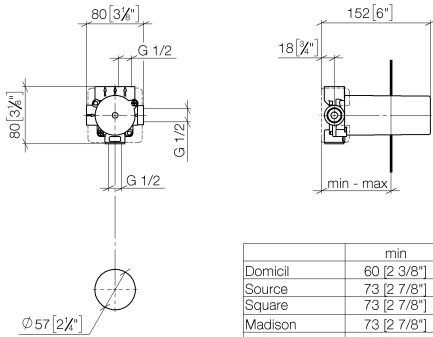

## Concealed three-way diverter -

---

35 104 970

- red brass, lead-free
- 2x female thread 1/2" connections
- 3x female thread 1/2" outlet
- cut-to-length spindle and sleeve
- dust cover
- anti-water packing
- soundproofing

**Concealed three-way diverter -**

35 104 970

mm [inches]

	min	max
Domicil	60 [2 3/8"]	105 [4 1/8"]
Source	73 [2 7/8"]	123 [4 7/8"]
Square	73 [2 7/8"]	123 [4 7/8"]
Madison	73 [2 7/8"]	138 [5 3/8"]
LULLU	73 [2 7/8"]	148 [5 3/4"]
Madison Flair	73 [2 7/8"]	148 [5 7/8"]
Just	78 [3 1/8"]	148 [5 7/8"]
LaFleur	83 [3 1/4"]	148 [5 7/8"]
Supernova	83 [3 1/4"]	148 [5 7/8"]
Tara	83 [3 1/4"]	148 [5 7/8"]
Vaia	83 [3 1/4"]	148 [5 7/8"]
MEM	108 [4 1/4"]	148 [5 7/8"]
CL.1	108 [4 1/4"]	148 [5 7/8"]

## Concealed three-way diverter -

---

35 104 970

### Certificates

---

IAPMO\_4976 (3).

**Concealed three-way diverter -**

35 104 970

**Spare parts list**

No.	Item Number	Name	Quantity used	Delivery time
1	09 31 11 151 90	pin	2	2
2	90 30 11 085 00 90	set	1	2
3	09 29 06 025 90	spindle	1	2
4	09 21 02 124 90	lid	1	2
5	09 21 02 125 90	cap	1	2
6	09 14 03 109 90	seal	1	2
7	90 18 40 077 00 90	spindle	1	2
8	09 16 01 026 90	ring	1	2
9	90 12 12 002 00 90	fixing cap	2	2
10	90 18 40 077 01 90	spindle	1	2