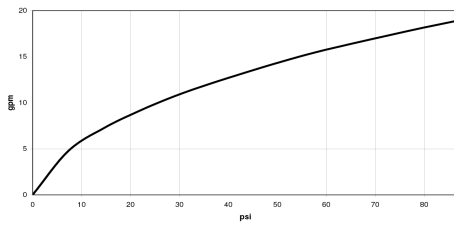

**Concealed three-way diverter -**

35 104 970

mm [inches]

	min	max
Domicil	60 [2 3/8"]	105 [4 1/8"]
Source	73 [2 7/8"]	123 [4 7/8"]
Square	73 [2 7/8"]	123 [4 7/8"]
Madison	73 [2 7/8"]	138 [5 3/8"]
LULLU	73 [2 7/8"]	148 [5 3/4"]
Madison Flair	73 [2 7/8"]	148 [5 7/8"]
Just	78 [3 1/8"]	148 [5 7/8"]
LaFleur	83 [3 1/4"]	148 [5 7/8"]
Supernova	83 [3 1/4"]	148 [5 7/8"]
Tara	83 [3 1/4"]	148 [5 7/8"]
Vaia	83 [3 1/4"]	148 [5 7/8"]
MEM	108 [4 1/4"]	148 [5 7/8"]
CL.1	108 [4 1/4"]	148 [5 7/8"]

**Flow rate chart**

**Codes & Standards**

ASME  
A112.18.1/CSA  
B125.1

California Energy  
Commission  
(CEC)