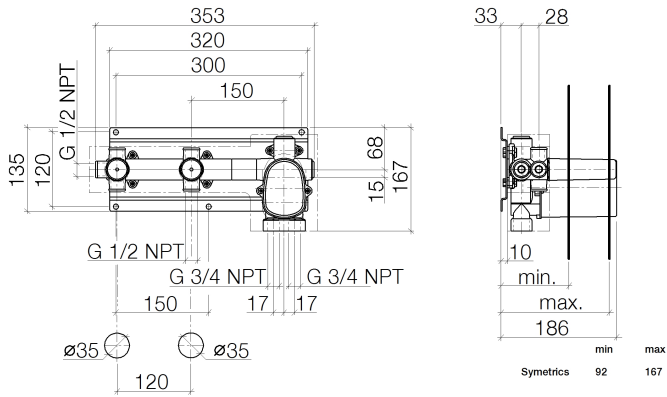

Can only be combined with exposed trim parts 36 417 980-FF / 36 417 985-FF or 36 315 980-FF / 36 315 985-FF.

NOTE: Important for certain series!  
Due to minimum rough-in requirements, a framing of 2x6 studs is needed.

**Recommended miscellaneous**

**Extension 28 mm -**

12 177 970 90

**Recommended miscellaneous**

**Extension 46 mm -**

12 178 970 90

### Flow rate chart