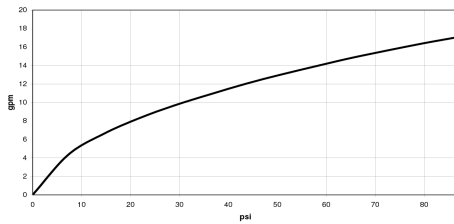

**Recommended miscellaneous**

**Extension 28 mm -**

12 177 970 90

**Recommended miscellaneous**

**Extension 46 mm -**

12 178 970 90

### Flow rate chart