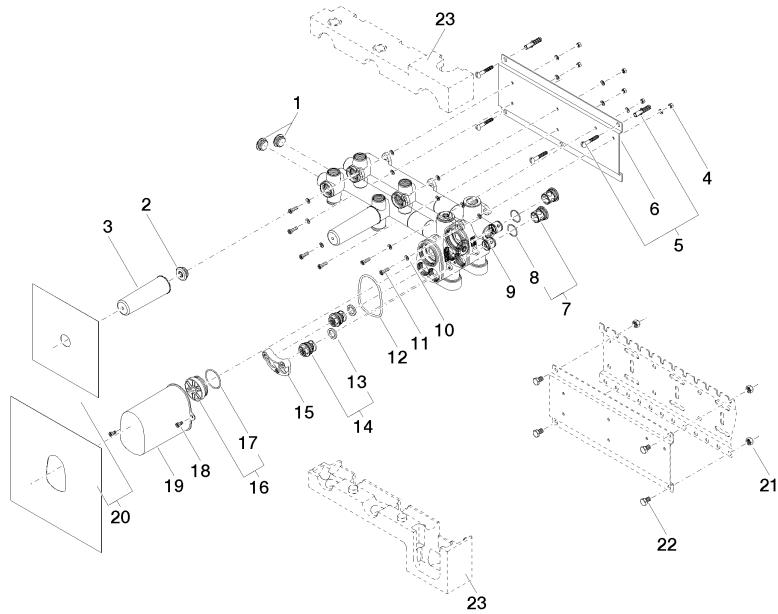

xTOOL Concealed thermostat module with 2 valves -

35 529 970 Product version from 1/1/2022

xTOOL Concealed thermostat module with 2 valves -

35 529 970 Product version from 1/1/2022

Spare parts list

No.	Item Number	Name	Quantity used	Delivery time
1	04 31 20 062 10 90	plug	6	2
2	04 31 20 006 00 90	plug	2	2
3	09 21 02 102 90	cap	2	2
4	09 30 35 002 90	plug	6	2
5	04 30 31 024 01 90	fixing set	2	2
6	09 17 20 092 90	holder	1	2
7	04 21 34 077 00 90	nipple	4	2
8	09 14 10 098 90	seal	4	2
9	90 23 01 045 00 90	back-flow preventer	2	2
10	09 30 11 138 90	disc	18	2
11	09 30 30 058 90	screw	6	2
12	09 14 10 189 90	seal	1	2
13	09 14 05 002 90	seal	2	2
14	90 29 05 031 00 90	insert	2	2
15	90 12 12 218 00 90	base	1	2
16	04 31 20 100 00 90	plug	1	2
17	09 14 10 111 90	seal	1	2
18	90 30 30 027 00 90	screw	2	2
19	09 21 02 103 90	cap	1	2
20	04 14 03 073 06 90	gasket kit	1	2
21	09 23 10 023 90	nut	4	2
22	09 30 30 152 90	screw	4	2
23	09 11 11 042 90	accessories	1	2