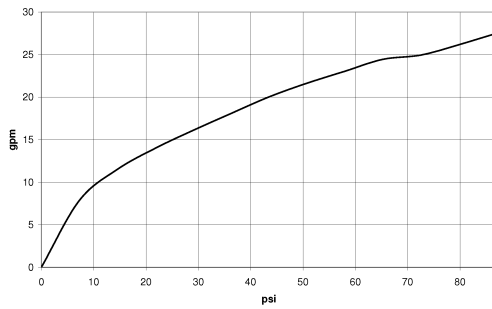

Flow rate chart

Codes & Standards

ASME A112.18.1

ASME
A112.18.1/CSA
B125.1

cUPC