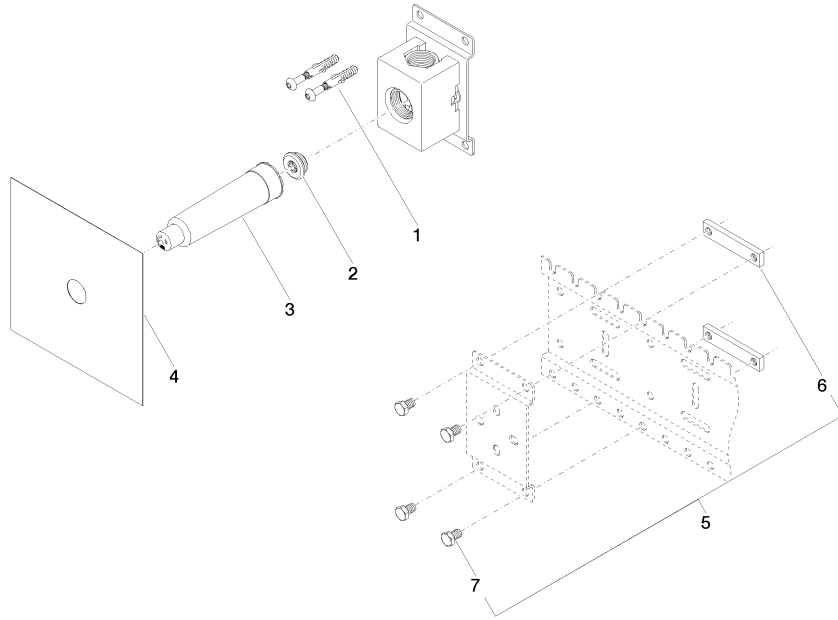

Wall valve 3/4" -

35 608 970

- red brass, lead-free
- female thread 3/4" connection
- 1x female thread 3/4" outlet
- dust cover
- anti-water packing
- soundproofing
- suitable for xGRID (when using installation track + 12 mm recess depth)

IAPMO_4976

Wall valve 3/4" -

35 608 970

Wall valve 3/4" -

35 608 970

Spare parts list

No.	Item Number	Name	Quantity used	Delivery time
	04 30 31 024 01 90	fixing set	13	2