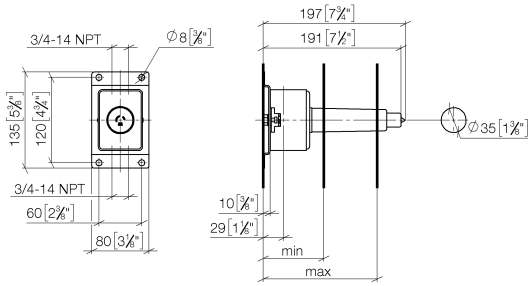

Wall valve 3/4" -

35 608 970

- red brass, lead-free
- female thread 3/4" connection
- 1x female thread 3/4" outlet
- dust cover
- anti-water packing
- soundproofing
- suitable for xGRID (when using installation track + 12 mm recess depth)

Wall valve 3/4" -

35 608 970

mm [inches]

Serie	min	max
Madison	75 [3"]	145 [5 3/4"]
Madison Flair	75 [3"]	145 [5 3/4"]
Lulu	75 [3"]	145 [5 3/4"]
Vaia	75 [3"]	145 [5 3/4"]
Symetrics	75 [3"]	145 [5 3/4"]
Tara	85 [3 3/8"]	145 [5 3/4"]
Deque	85 [3 3/8"]	145 [5 3/4"]
CL1	105 [4 1/8"]	150 [5 7/8"]
Mem	105 [4 1/8"]	150 [5 7/8"]

Flow rate chart

Codes & Standards

ASME A112.18.1

ASME
A112.18.1/CSA
B125.1

cUPC

Wall valve 3/4" -

35 608 970

Certificates