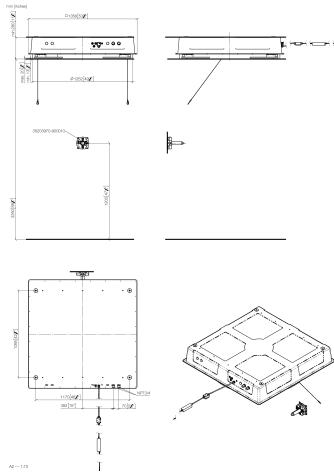

RAINMOON Concealed ceiling installation box with color light -

35 615 970

- concealed rough parts
- Rain panel with 2 different spray modes
- AQUACIRCLE RAIN: Circular rain curtain, max. flow rate l/min (at 3 bar)
- TEMPEST RAIN: Natural rain, max. flow rate 5 l/min (at 3 bar)
- Ceiling installation enclosure 1356 x 1356 x 290 mm
- Opening diameter 1252 mm
- Ceiling construction with adequate structural strength for the permanent attachment of the device (weight: 57.5 kg / 127 lbs. (US)). M8 threaded bolts (minimum strength: 2000 N) are required to secure the ceiling module

To be provided by the customer. Zigbee Gateway!

RAINMOON Concealed ceiling installation box with color light -

35 615 970

RAINMOON Concealed ceiling installation box with color light -

35 615 970

RAINMOON Concealed ceiling installation box with color light -

35 615 970

Spare parts list

No.	Item Number	Name	Quantity used	Delivery time
	04 24 03 287 02 90	fixing set	17	60