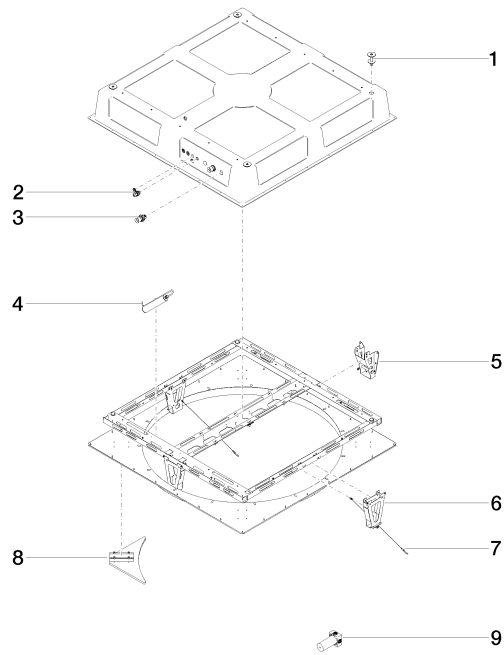

RAINMOON Concealed ceiling installation box with color light -

35 615 970

- concealed rough parts
- Rain panel with 2 different spray modes
- AQUACIRCLE RAIN: Circular rain curtain, max. flow rate l/min (at 3 bar)
- TEMPEST RAIN: Natural rain, max. flow rate 5 l/min (at 3 bar)
- Ceiling installation enclosure 1356 x 1356 x 290 mm
- Opening diameter 1252 mm
- Ceiling construction with adequate structural strength for the permanent attachment of the device (weight: 57.5 kg / 127 lbs. (US)). M8 threaded bolts (minimum strength: 2000 N) are required to secure the ceiling module

To be provided by the customer. Zigbee Gateway!

RAINMOON Concealed ceiling installation box with color light -

35 615 970

RAINMOON Concealed ceiling installation box with color light -

35 615 970

RAINMOON Concealed ceiling installation box with color light -

35 615 970

Spare parts list

No.	Item Number	Name	Quantity used	Delivery time
	04 24 03 287 02 90	fixing set	17	60