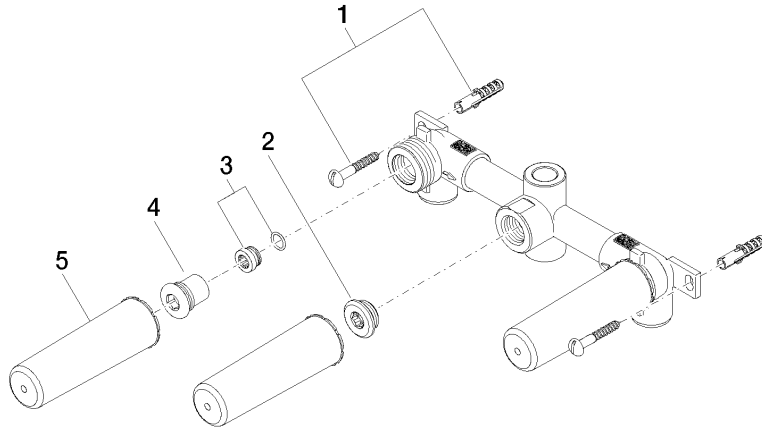

## Concealed wall-mounted mixer centred spout -

---

35 707 970

- 3x dust cover
- 2x female thread 1/2" connections
- 1x female thread 1/2" outlet
- 3x sealing plug 1/2"
- gauge 100 mm
- lead-free

**Concealed wall-mounted mixer centred spout -**

35 707 970

mm [inches]

	min	max
Madison	55 [2 1/8"]	115 [4 1/2"]
Square	55 [2 1/8"]	110 [4 3/8"]
Circle	55 [2 1/8"]	130 [5 1/8"]
Vaia	60 [2 3/8"]	132 [5 1/4"]
Domicil	65 [2 1/2"]	100 [3 7/8"]
Deque	70 [2 3/4"]	135 [5 3/8"]
Gentle	70 [2 3/4"]	135 [5 3/8"]
LaFleur	70 [2 3/4"]	135 [5 3/8"]
Selv	70 [2 3/4"]	135 [5 3/8"]
Supernova	70 [2 3/4"]	135 [5 3/8"]
Symetrics	70 [2 3/4"]	135 [5 3/8"]
Tara	70 [2 3/4"]	135 [5 3/8"]
CL_2	93 [3 5/8"]	115 [4 1/2"]
MEM	93 [3 5/8"]	138 [5 3/8"]
CL_1	93 [3 5/8"]	138 [5 3/8"]
La Fleur Cl.	102 [4"]	144 [5 5/8"]

**Codes & Standards**

ASME  
A112.18.1/CSA  
B125.1

**Certificates**

IAPMO\_4976 (6).

**Concealed wall-mounted mixer centred spout -**

35 707 970

**Spare parts list**

No.	Item Number	Name	Quantity used	Delivery time
1	04 30 31 024 01 90	fixing set	1	2
2	04 31 20 006 00 90	plug	1	2
3	04 29 05 018 10 90	nipple	2	2
4	04 31 20 037 00 90	plug	2	2
5	09 21 02 102 90	cap	3	2