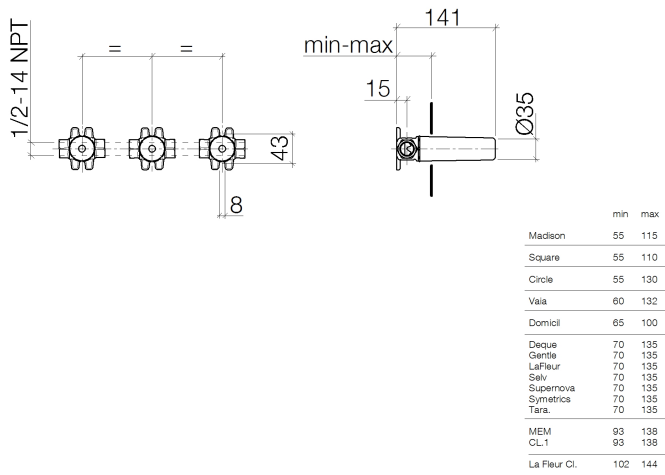

## Concealed wall-mounted mixer variable positioning -

---

35 712 970

- red brass, lead-free
- 1/2" connection
- 3x sealing plug 1/2"
- 3x dust cover

**Concealed wall-mounted mixer variable positioning -**

35 712 970

**Codes & Standards**

ASME  
A112.18.1/CSA  
B125.1

Concealed wall-mounted mixer variable positioning -

35 712 970

Spare parts list

No.	Item Number	Name	Quantity used	Delivery time
1	04 31 20 037 00 90	plug	1	2
2	09 21 02 102 90	cap	3	2
3	04 31 20 006 00 90	plug	2	2