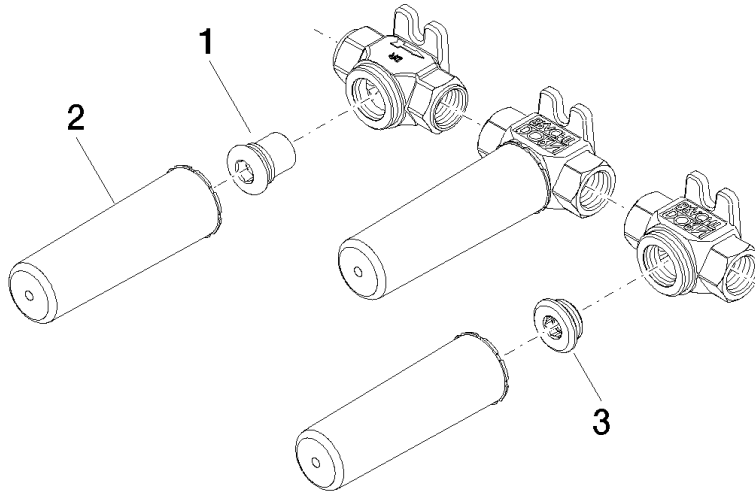

## Concealed wall-mounted mixer variable positioning -

---

35 712 970

- red brass, lead-free
- 1/2" connection
- 3x sealing plug 1/2"
- 3x dust cover

**Concealed wall-mounted mixer variable positioning -**

35 712 970

**Codes & Standards**

ASME  
A112.18.1/CSA  
B125.1

Concealed wall-mounted mixer variable positioning -

35 712 970

Spare parts list

No.	Item Number	Name	Quantity used	Delivery time
1	04 31 20 037 00 90	plug	1	2
2	09 21 02 102 90	cap	3	2
3	04 31 20 006 00 90	plug	2	2