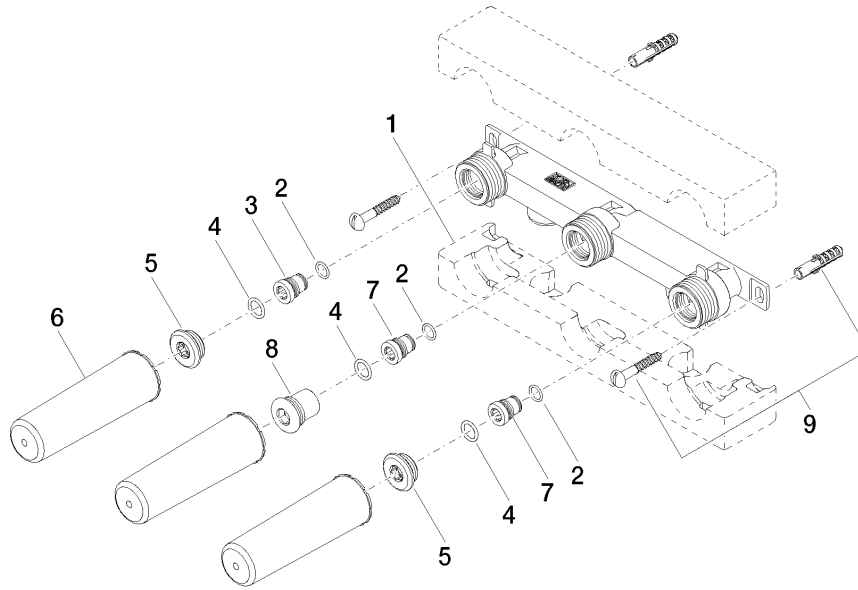

Concealed wall-mounted mixer spout on left -

35 713 970

- red brass, lead-free
- 2x female thread 1/2" connections
- 3x female thread 1/2" outlet
- 3x sealing plug 1/2"
- 3x dust cover
- soundproofing
- gauge 100 mm

NOTE: Important for certain series!
Due to minimum rough-in requirements, a framing
of 2x6 studs is needed.

Concealed wall-mounted mixer spout on left -

35 713 970

Codes & Standards

ASME
A112.18.1/CSA
B125.1

Certificates

IAPMO_4976 (6).

Concealed wall-mounted mixer spout on left -

35 713 970

Spare parts list

No.	Item Number	Name	Quantity used	Delivery time
1	09 11 11 043 90	accessories	1	2
2	09 14 10 042 90	seal	3	2
3	09 24 03 209 10 90	nipple	1	2
4	09 14 10 003 90	seal	3	2
5	04 31 20 006 00 90	plug	2	2
6	09 21 02 102 90	cap	3	2
7	09 24 03 210 10 90	nipple	2	2
8	04 31 20 037 00 90	plug	1	2
9	04 30 31 024 01 90	fixing set	1	2