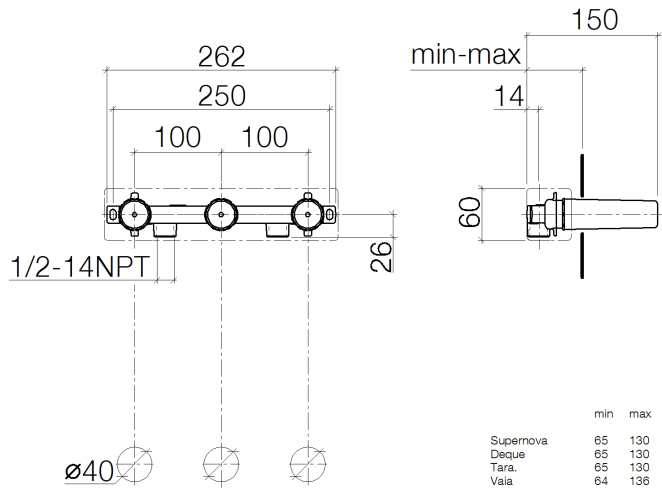

Concealed wall-mounted mixer spout on left -

35 713 970

- red brass, lead-free
- 2x female thread 1/2" connections
- 3x female thread 1/2" outlet
- 3x sealing plug 1/2"
- 3x dust cover
- soundproofing
- gauge 100 mm

NOTE: Important for certain series!
Due to minimum rough-in requirements, a framing
of 2x6 studs is needed.

Concealed wall-mounted mixer spout on left -

35 713 970

Codes & Standards

ASME
A112.18.1/CSA
B125.1

Certificates

IAPMO_4976 (6).

Concealed wall-mounted mixer spout on left -

35 713 970

Spare parts list

No.	Item Number	Name	Quantity used	Delivery time
1	09 11 11 043 90	accessories	1	2
2	09 14 10 042 90	seal	3	2
3	09 24 03 209 10 90	nipple	1	2
4	09 14 10 003 90	seal	3	2
5	04 31 20 006 00 90	plug	2	2
6	09 21 02 102 90	cap	3	2
7	09 24 03 210 10 90	nipple	2	2
8	04 31 20 037 00 90	plug	1	2
9	04 30 31 024 01 90	fixing set	1	2