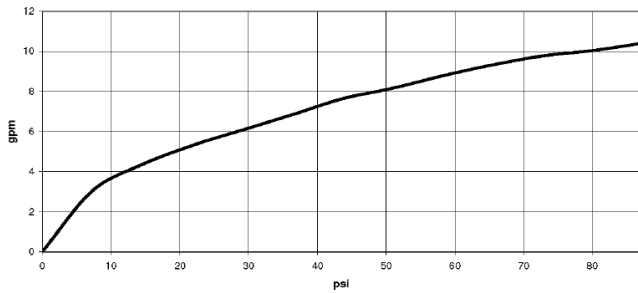

Concealed wall-mounted mixer spout on right -

35 714 970

- red brass, lead-free
- 2x female thread 1/2" connections
- 3x female thread 1/2" outlet
- 3x sealing plug 1/2"
- 3x dust cover
- soundproofing
- gauge 100 mm

NOTE: Important for certain series!
Due to minimum rough-in requirements, a framing
of 2x6 studs is needed.

Concealed wall-mounted mixer spout on right -

35 714 970

Flow rate chart

Codes & Standards

ASME
A112.18.1/CSA
B125.1