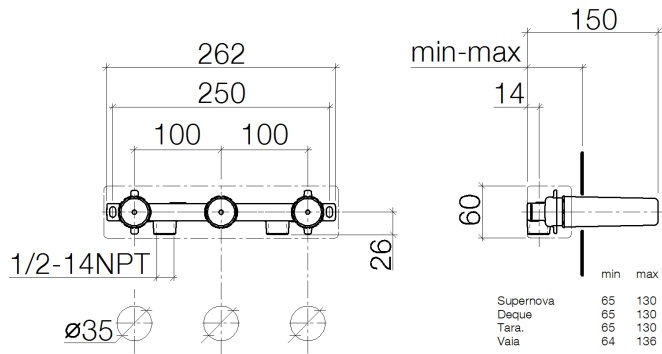

Concealed wall-mounted mixer spout on right -

35 714 970

- red brass, lead-free
- 2x female thread 1/2" connections
- 3x female thread 1/2" outlet
- 3x sealing plug 1/2"
- 3x dust cover
- soundproofing
- gauge 100 mm

NOTE: Important for certain series!
Due to minimum rough-in requirements, a framing
of 2x6 studs is needed.

Concealed wall-mounted mixer spout on right -

35 714 970

Flow rate chart

Codes & Standards

ASME
A112.18.1/CSA
B125.1

Concealed wall-mounted mixer spout on right -

35 714 970

Certificates

IAPMO_4976 (6).

Concealed wall-mounted mixer spout on right -

35 714 970

Spare parts list

No.	Item Number	Name	Quantity used	Delivery time
1	09 11 11 043 90	accessories	1	2
2	09 14 10 042 90	seal	3	2
3	09 24 03 210 10 90	nipple	1	2
4	09 14 10 003 90	seal	3	2
5	04 31 20 006 00 90	plug	2	2
6	09 21 02 102 90	cap	3	2
7	09 24 03 211 10 90	nipple	1	2
8	04 31 20 037 00 90	plug	1	2
9	09 24 03 209 10 90	nipple	1	2
10	04 30 31 024 01 90	fixing set	1	2