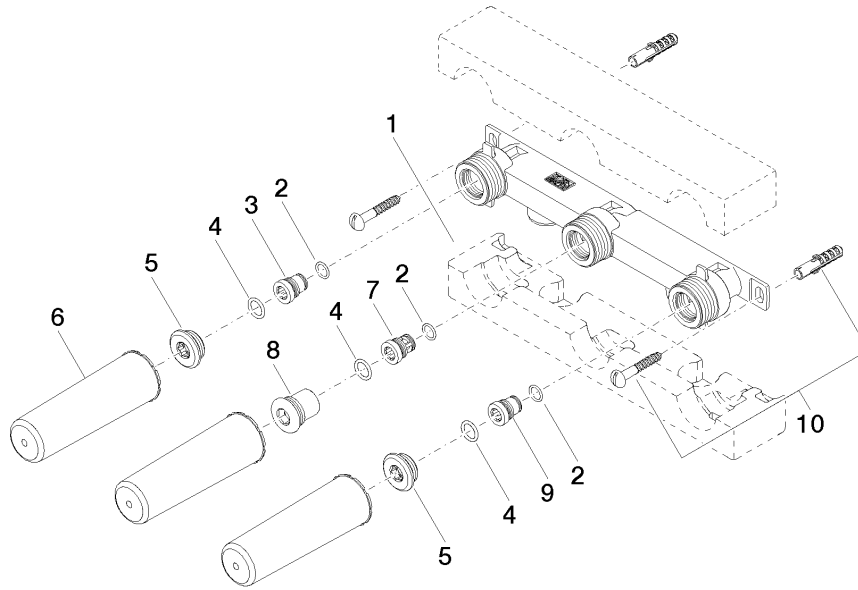

Concealed wall-mounted mixer spout on right -

35 714 970

- red brass, lead-free
- 2x female thread 1/2" connections
- 3x female thread 1/2" outlet
- 3x sealing plug 1/2"
- 3x dust cover
- soundproofing
- gauge 100 mm

Concealed wall-mounted mixer spout on right -

35 714 970

Certificates

IAPMO_4976 (6).

Concealed wall-mounted mixer spout on right -

35 714 970

Spare parts list

No.	Item Number	Name	Quantity used	Delivery time
1	09 11 11 043 90	accessories	1	2
2	09 14 10 042 90	seal	3	2
3	09 24 03 210 10 90	nipple	1	2
4	09 14 10 003 90	seal	3	2
5	04 31 20 006 00 90	plug	2	2
6	09 21 02 102 90	cap	3	2
7	09 24 03 211 10 90	nipple	1	2
8	04 31 20 037 00 90	plug	1	2
9	09 24 03 209 10 90	nipple	1	2
10	04 30 31 024 01 90	fixing set	1	2