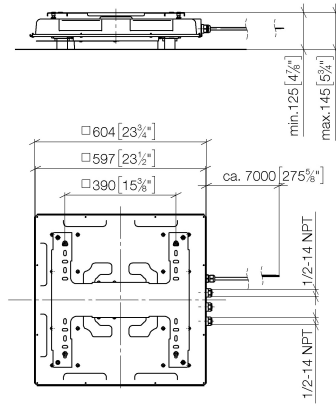

SERIES-VARIOUS AQUAHALO Concealed ceiling installation box - Brushed Champagne (22kt Gold)

35 750 970

- concealed rough parts
- Rain panel with 3 different flow modes
- AQUACIRCLE RAIN: Circular rain curtain, max. flow rate 6.8 l/min (at 3 bar)
- TEMPEST RAIN: Natural rain, max. flow rate 6.8 l/min (at 3 bar)
- DIAMOND RAIN: Ring of rain, max. flow rate 6.8 l/min (at 3 bar)
- Ceiling installation enclosure 605 x 605 x 95 mm
- Weight: 10 kg
- Supply pipe 7 m
- Input 100-240V AC 50-60Hz
- Output 12V DC SELV / Class II
- min. recess depth 110 mm
- max. recess depth 150 mm
- Provide DIN VDE 0100, Part 701 compliant safety zone 2
- Not suitable for use in a steam room.

SERIES-VARIOUS AQUAHALO Concealed ceiling installation box - Brushed Champagne (22kt Gold)

35 750 970

mm [inches] 1 : 10

SERIES-VARIOUS AQUAHALO Concealed ceiling installation box - Brushed Champagne (22kt Gold)

Product version from 4/1/2024

No.	Item Number	Name	Quantity used	Delivery time
	90 17 20 287 02 90	flange	11	60