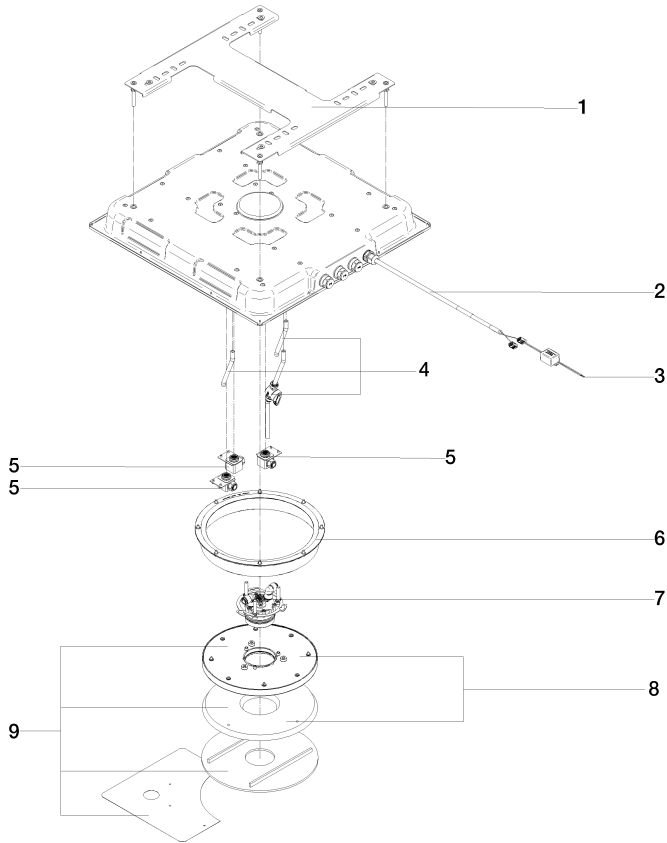

SERIES-VARIOUS AQUAHALO Concealed ceiling installation box - Brushed Champagne (22kt Gold)

35 750 970

- concealed rough parts
- Rain panel with 3 different flow modes
- AQUACIRCLE RAIN: Circular rain curtain, max. flow rate 6.8 l/min (at 3 bar)
- TEMPEST RAIN: Natural rain, max. flow rate 6.8 l/min (at 3 bar)
- DIAMOND RAIN: Ring of rain, max. flow rate 6.8 l/min (at 3 bar)
- Ceiling installation enclosure 605 x 605 x 95 mm
- Weight: 10 kg
- Supply pipe 7 m
- Input 100-240V AC 50-60Hz
- Output 12V DC SELV / Class II
- min. recess depth 110 mm
- max. recess depth 150 mm
- Provide DIN VDE 0100, Part 701 compliant safety zone 2
- Not suitable for use in a steam room.

SERIES-VARIOUS AQUAHALO Concealed ceiling installation box - Brushed Champagne (22kt Gold)

35 750 970

mm [inches] 1 : 10

SERIES-VARIOUS AQUAHALO Concealed ceiling installation box - Brushed Champagne (22kt Gold)

35 750 970

Product version from 4/1/2024

Parts for other finishes can be found here: [Chrome](#)

SERIES-VARIOUS AQUAHALO Concealed ceiling installation box - Brushed
Champagne (22kt Gold)

35 750 970

Spare parts list

Product version from 4/1/2024

No.	Item Number	Name	Quantity used	Delivery time
	90 17 20 287 02 90	flange	11	60