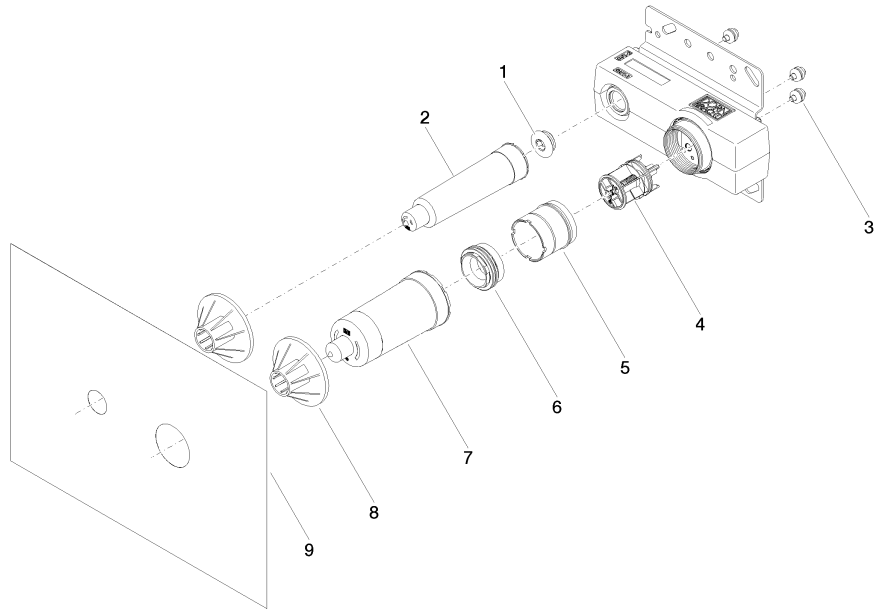

Concealed wall-mounted single-lever mixer -

35 870 970 Product version from 1/1/2023

- red brass, lead-free
- 2x supply connection 1/2" female thread (cold/hot), DN 15
- 1x female thread 1/2" outlet for wall spout
- 1x female thread 1/2" outlet
- 2x dust cover
- anti-water packing
- soundproofing
- gauge 100 mm

Concealed wall-mounted single-lever mixer -

35 870 970 Product version from 1/1/2023

Codes & Standards

ASME A112.18.1	cUPC	NSF372	NSF61
----------------	------	--------	-------

Certificates

IAPMO_N-4976	IAPMO_6397	IAPMO_4976 (
--------------	------------	--------------

Concealed wall-mounted single-lever mixer -

35 870 970 Product version from 1/1/2023

Spare parts list

No.	Item Number	Name	Quantity used	Delivery time
1	04 31 20 006 00 90	plug	1	2
2	09 21 02 182 90	cap	1	2
3	90 23 01 091 00 90	set	3	2
4	90 31 20 107 00 90	plug	1	2
5	90 17 01 238 00 90	sleeve	1	2
6	90 24 04 349 00 90	threaded connector	1	2
7	09 21 02 182 90	cap	1	2
8	90 23 01 174 00 90	sleeve	2	2
9	04 14 03 074 01 90	gasket kit	1	2