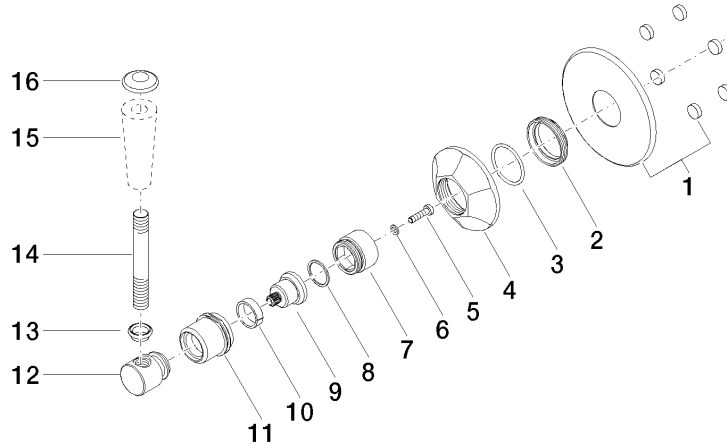

36 104 371

- rotary diverter
- rosette Ø 85 mm

36 104 371

mm [inches]

Codes & Standards

ADA

Certificates

LGA_28456.

36 104 371

Spare parts list

No.	Item Number	Name	Quantity used	Delivery time
1	90 27 97 007 00-06	cover	1	10
2	09 23 10 125-00	nut	1	10
3	90 14 10 063 00 90	seal	1	2
4	09 27 37 101-06	rosette	1	10
5	09 30 30 069 90	screw	1	2
6	09 30 11 194 90	disc	1	2
7	09 18 30 007-06	sleeve	1	-
Spare part can no longer be ordered, please order the replacement item				
8	90 28 10 030 00 90	ring	1	2
9	09 12 12 064-06	base	1	-
Spare part can no longer be ordered, please order the replacement item				
10	90 14 15 021 00 90	ring	1	2
11	09 21 02 160-06	cover	1	10
12	09 20 37 101-06	handle	1	10
13	09 20 37 001-06	handle	1	10
14	09 28 22 013 90	pipe	1	2
15	11 170 370-06	MADISON Lever insert - Brushed Platinum	1	10
16	09 30 30 062-06	screw	1	10