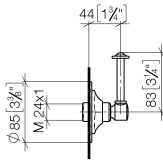

36 104 371

- rotary diverter
- rosette Ø 85 mm

36 104 371

mm [inches]

Codes & Standards

ADA

Certificates

LGA_28456.

36 104 371

Spare parts list

No.	Item Number	Name	Quantity used	Delivery time
1	90 27 97 007 00-06	cover	1	10
2	09 23 10 125-00	nut	1	10
3	90 14 10 063 00 90	seal	1	2
4	09 27 37 101-06	rosette	1	10
5	09 30 30 069 90	screw	1	2
6	09 30 11 194 90	disc	1	2
7	09 18 30 007-06	sleeve	1	-
Spare part can no longer be ordered, please order the replacement item				
8	90 28 10 030 00 90	ring	1	2
9	09 12 12 064-06	base	1	-
Spare part can no longer be ordered, please order the replacement item				
10	90 14 15 021 00 90	ring	1	2
11	09 21 02 160-06	cover	1	10
12	09 20 37 101-06	handle	1	10
13	09 20 37 001-06	handle	1	10
14	09 28 22 013 90	pipe	1	2
15	11 170 370-06	MADISON Lever insert - Brushed Platinum	1	10
16	09 30 30 062-06	screw	1	10