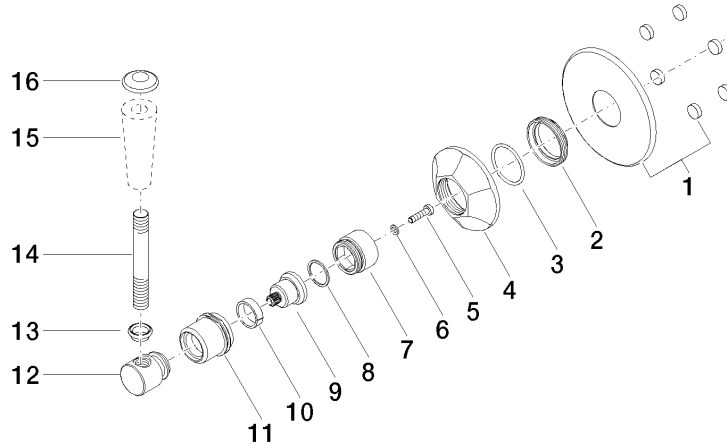

36 104 371

- rotary diverter
- rosette Ø 85 mm

36 104 371  
mm [inches]

#### Certificates

LGA\_28456.

36 104 371

**Spare parts list**

No.	Item Number	Name	Quantity used	Delivery time
1	90 27 97 007 00-28	cover	1	20
2	09 23 10 125-00	nut	1	10
3	90 14 10 063 00 90	seal	1	2
4	09 27 37 101-28	rosette	1	20
5	09 30 30 069 90	screw	1	2
6	09 30 11 194 90	disc	1	2
7	09 18 30 007-28	sleeve	1	-
Spare part can no longer be ordered, please order the replacement item				
8	90 28 10 030 00 90	ring	1	2
9	09 12 12 064-28	base	1	-
Spare part can no longer be ordered, please order the replacement item				
10	90 14 15 021 00 90	ring	1	2
11	09 21 02 160-28	cover	1	20
12	09 20 37 101-28	handle	1	20
13	09 20 37 001-28	handle	1	20
14	09 28 22 013 90	pipe	1	2
15	11 170 370-28	MADISON Lever insert - Brushed Durabronz (23kt Gold)	1	20
16	09 30 30 062-28	screw	1	20