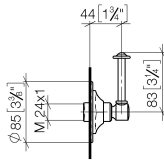

36 104 371

- rotary diverter
- rosette Ø 85 mm

36 104 371  
mm [inches]

#### Certificates

LGA\_28456.

36 104 371

**Spare parts list**

No.	Item Number	Name	Quantity used	Delivery time
1	90 27 97 007 00-28	cover	1	20
2	09 23 10 125-00	nut	1	10
3	90 14 10 063 00 90	seal	1	2
4	09 27 37 101-28	rosette	1	20
5	09 30 30 069 90	screw	1	2
6	09 30 11 194 90	disc	1	2
7	09 18 30 007-28	sleeve	1	-
Spare part can no longer be ordered, please order the replacement item				
8	90 28 10 030 00 90	ring	1	2
9	09 12 12 064-28	base	1	-
Spare part can no longer be ordered, please order the replacement item				
10	90 14 15 021 00 90	ring	1	2
11	09 21 02 160-28	cover	1	20
12	09 20 37 101-28	handle	1	20
13	09 20 37 001-28	handle	1	20
14	09 28 22 013 90	pipe	1	2
15	11 170 370-28	MADISON Lever insert - Brushed Durabronz (23kt Gold)	1	20
16	09 30 30 062-28	screw	1	20