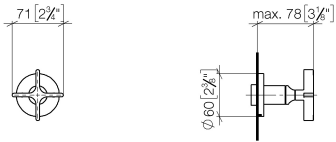

36 200 809

- rotary diverter
- rosette Ø 60 mm
- with shut-off function

	Dark Chrome	36 200 809-19 0010
	Chrome	36 200 809-00 0010
	Brushed Platinum	36 200 809-06 0010
	Brushed Durabronze (23kt Gold)	36 200 809-28 0010
	Brushed Bronze	36 200 809-42 0010
	Brushed Dark Platinum	36 200 809-99 0010

36 200 809

mm [inches]

Flow rate chart

Codes & Standards

California Energy
Commission
(CEC)

36 200 809

Parts for other
finishes can be found
here: [Chrome](#)