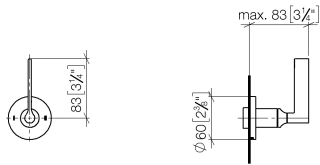

36 200 819

- rotary diverter
- rosette Ø 60 mm
- with shut-off function

	Dark Chrome	36 200 819-19 0010
	Chrome	36 200 819-00 0010
	Brushed Platinum	36 200 819-06 0010
	Brushed Durabronze (23kt Gold)	36 200 819-28 0010
	Brushed Bronze	36 200 819-42 0010
	Brushed Dark Platinum	36 200 819-99 0010

36 200 819

mm [inches]

Flow rate chart

Codes & Standards

California Energy
Commission
(CEC)

36 200 819

Parts for other
finishes can be found
here: [Chrome](#)