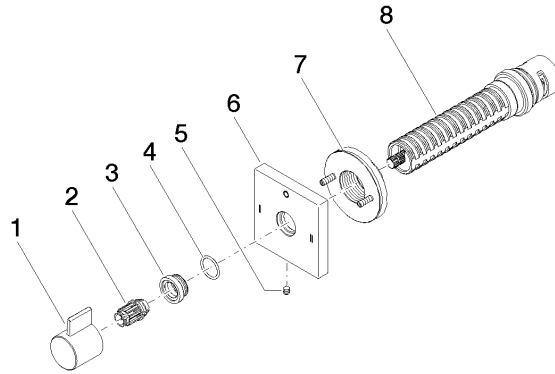

# SYMETRICS Concealed two-way diverter - Brushed Champagne (22kt Gold)

IMO

36 200 985

mm [inches]

## Flow rate chart

### Spare parts list

No.	Item Number	Name	Quantity used	Delivery time
1	09 20 98 002-46	handle	1	60
2	09 12 12 005 90	fixing cap	1	2
3	09 12 12 043-46	base	1	60
4	09 14 10 017 90	seal	1	2
5	09 31 11 294 90	pin	1	2
6	09 27 98 039-46	rosette	1	60
7	90 21 02 181 00 90	disc	1	2
8	90 90 03 306 10 90	diverter	1	2