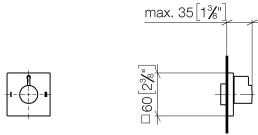

**SYMETRICS Concealed two-way diverter - Brushed Champagne (22kt Gold)**

IMO

36 200 985

- rotary diverter
- rosette 60 x 60 mm
- with shut-off function

	Brushed Champagne (22kt Gold)	36 200 985-46 0010
	Chrome	36 200 985-00 0010
	Brushed Platinum	36 200 985-06 0010
	Brushed Light Gold	36 200 985-27 0010
	Brushed Durabronze (23kt Gold)	36 200 985-28 0010
	Champagne (22kt Gold)	36 200 985-47 0010
	Brushed Dark Platinum	36 200 985-99 0010

# SYMETRICS Concealed two-way diverter - Brushed Champagne (22kt Gold)

IMO

36 200 985

mm [inches]