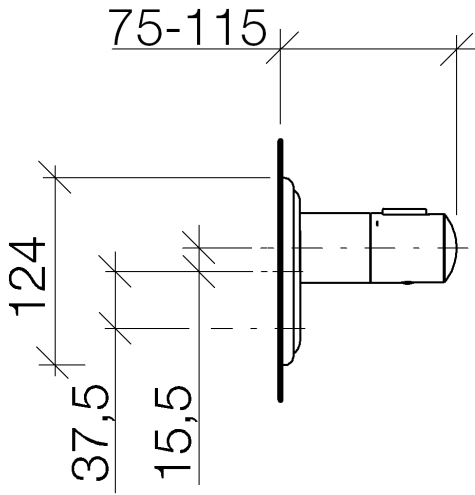

**MADISON xTOOL Concealed thermostat without volume control - Brushed Platinum**

MADISON

36 416 977 Product version from 1/1/2022

- cover plate Ø 124 mm
- temperature control handle with safety limit stop at 38°C

	Brushed Platinum	36 416 977-06
	Chrome	36 416 977-00
	Platinum	36 416 977-08
	Durabress (23kt Gold)	36 416 977-09
	Brushed Durabress (23kt Gold)	36 416 977-28
	Brushed Dark Platinum	36 416 977-99

**Required miscellaneous**

**xTOOL Concealed thermostat module -** 35 517 970-90  
 0010  
 •min. recess depth mm  
 •max. recess depth mm

36 416 977 Product version from 1/1/2022

**Spare parts list**

No.	Item Number	Name	Quantity used	Delivery time
1	90 11 01 196 00 90	base	1	2
2	09 11 02 543-06	cover	1	10
3	09 31 11 048 90	pin	1	2
4	90 14 10 049 00 90	seal	1	2
5	90 21 02 112 00-06	sleeve	1	10
6	90 17 33 017 00-06	handle	1	10