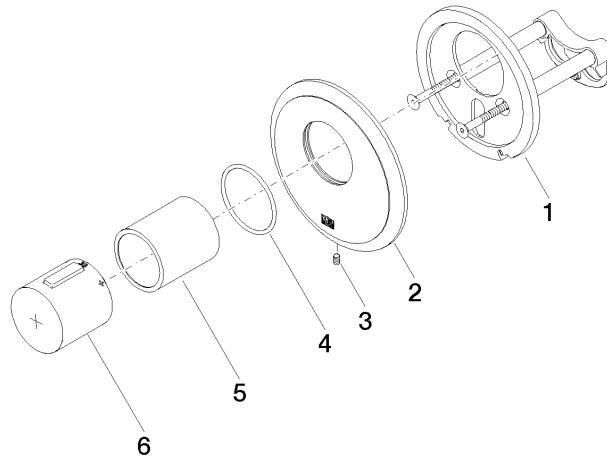

**MADISON xTOOL Concealed thermostat without volume control - Brushed Platinum**

MADISON

36 416 977 Product version from 1/1/2022

- cover plate Ø 124 mm
- temperature control handle with safety limit stop at 38°C

**xTOOL Concealed thermostat module -** 35 517 970-90  
 0010  
 •min. recess depth mm  
 •max. recess depth mm

36 416 977 Product version from 1/1/2022

**Spare parts list**

No.	Item Number	Name	Quantity used	Delivery time
1	90 11 01 196 00 90	base	1	2
2	09 11 02 543-06	cover	1	10
3	09 31 11 048 90	pin	1	2
4	90 14 10 049 00 90	seal	1	2
5	90 21 02 112 00-06	sleeve	1	10
6	90 17 33 017 00-06	handle	1	10