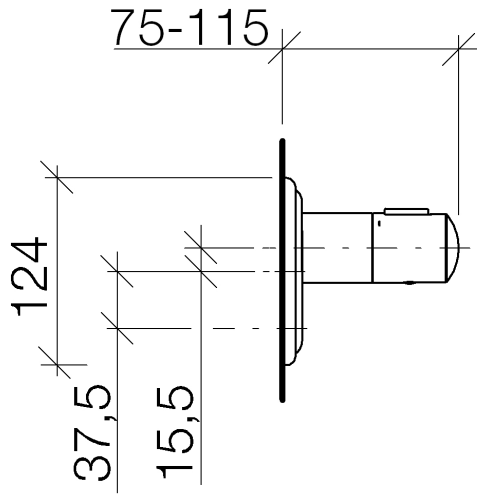

36 416 977 Product version from 1/1/2022

- cover plate Ø 124 mm
- temperature control handle with safety limit stop at 38°C

|   |                               |               |
|---|-------------------------------|---------------|
|  | Platinum                      | 36 416 977-08 |
|  | Chrome                        | 36 416 977-00 |
|  | Brushed Platinum              | 36 416 977-06 |
|  | Durabress (23kt Gold)         | 36 416 977-09 |
|  | Brushed Durabress (23kt Gold) | 36 416 977-28 |
|  | Brushed Dark Platinum         | 36 416 977-99 |

**Required miscellaneous**

**xTOOL Concealed thermostat module -** 35 517 970-90  
 0010  
 •min. recess depth mm  
 •max. recess depth mm

36 416 977 Product version from 1/1/2022

### Spare parts list

| No. | Item Number        | Name   | Quantity used | Delivery time |
|-----|--------------------|--------|---------------|---------------|
| 1   | 90 11 01 196 00 90 | base   | 1             | 2             |
| 2   | 09 11 02 543-08    | cover  | 1             | 40            |
| 3   | 09 31 11 048 90    | pin    | 1             | 2             |
| 4   | 90 14 10 049 00 90 | seal   | 1             | 2             |
| 5   | 90 21 02 112 00-08 | sleeve | 1             | 40            |
| 6   | 90 17 33 017 00-08 | handle | 1             | 40            |