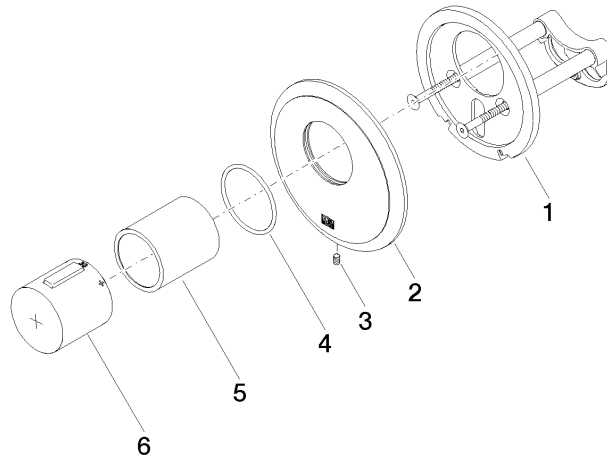

36 416 977 Product version from 1/1/2022

- cover plate Ø 124 mm
- temperature control handle with safety limit stop at 38°C

|   |                               |               |
|---|-------------------------------|---------------|
|  | Platinum                      | 36 416 977-08 |
|  | Chrome                        | 36 416 977-00 |
|  | Brushed Platinum              | 36 416 977-06 |
|  | Durabress (23kt Gold)         | 36 416 977-09 |
|  | Brushed Durabress (23kt Gold) | 36 416 977-28 |
|  | Brushed Dark Platinum         | 36 416 977-99 |

**Required miscellaneous**

**xTOOL Concealed thermostat module -** 35 517 970-90  
 0010  
 •min. recess depth mm  
 •max. recess depth mm

36 416 977 Product version from 1/1/2022

### Spare parts list

| No. | Item Number        | Name   | Quantity used | Delivery time |
|-----|--------------------|--------|---------------|---------------|
| 1   | 90 11 01 196 00 90 | base   | 1             | 2             |
| 2   | 09 11 02 543-08    | cover  | 1             | 40            |
| 3   | 09 31 11 048 90    | pin    | 1             | 2             |
| 4   | 90 14 10 049 00 90 | seal   | 1             | 2             |
| 5   | 90 21 02 112 00-08 | sleeve | 1             | 40            |
| 6   | 90 17 33 017 00-08 | handle | 1             | 40            |