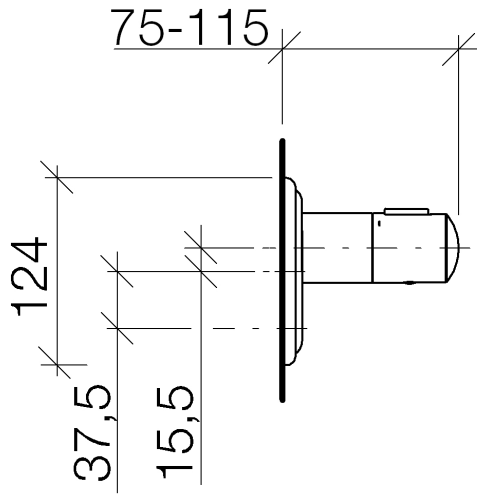

MADISON xTOOL Concealed thermostat without volume control - Brushed Dark Platinum

MADISON

36 416 977 Product version from 1/1/2022

- cover plate Ø 124 mm
- temperature control handle with safety limit stop at 38°C

	Brushed Dark Platinum	36 416 977-99
	Chrome	36 416 977-00
	Brushed Platinum	36 416 977-06
	Platinum	36 416 977-08
	Durabress (23kt Gold)	36 416 977-09
	Brushed Durabress (23kt Gold)	36 416 977-28

Required miscellaneous

- xTOOL Concealed thermostat module -** 35 517 970-90
0010
- min. recess depth mm
 - max. recess depth mm

36 416 977 Product version from 1/1/2022

Spare parts list

No.	Item Number	Name	Quantity used	Delivery time
1	90 11 01 196 00 90	base	1	2
2	09 11 02 543-99	cover	1	30
3	09 31 11 048 90	pin	1	2
4	90 14 10 049 00 90	seal	1	2
5	90 21 02 112 00-99	sleeve	1	30
6	90 17 33 017 00-99	handle	1	30