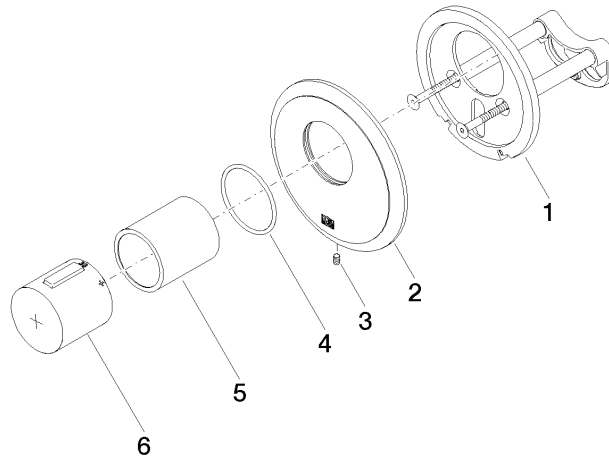

MADISON xTOOL Concealed thermostat without volume control - Brushed Dark Platinum

MADISON

36 416 977 Product version from 1/1/2022

- cover plate Ø 124 mm
- temperature control handle with safety limit stop at 38°C

- xTOOL Concealed thermostat module -** 35 517 970-90
0010
- min. recess depth mm
 - max. recess depth mm

36 416 977 Product version from 1/1/2022

Spare parts list

No.	Item Number	Name	Quantity used	Delivery time
1	90 11 01 196 00 90	base	1	2
2	09 11 02 543-99	cover	1	30
3	09 31 11 048 90	pin	1	2
4	90 14 10 049 00 90	seal	1	2
5	90 21 02 112 00-99	sleeve	1	30
6	90 17 33 017 00-99	handle	1	30