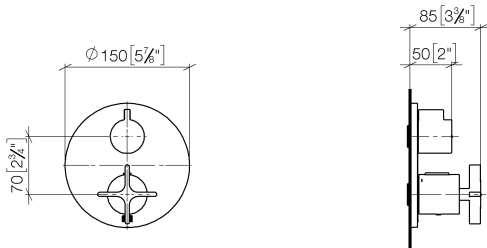

36 425 809

- cover plate Ø 150 mm
- temperature control handle with safety limit stop at 38°C
- hot water temperature limiter, can be preset

	Platinum	36 425 809-08 0010
	Chrome	36 425 809-00 0010
	Brushed Platinum	36 425 809-06 0010
	Dark Chrome	36 425 809-19 0010
	Brushed Durabronze (23kt Gold)	36 425 809-28 0010
	Brushed Bronze	36 425 809-42 0010
	Brushed Champagne (22kt Gold)	36 425 809-46 0010
	Champagne (22kt Gold)	36 425 809-47 0010
	Brushed Dark Platinum	36 425 809-99 0010

Required miscellaneous

Concealed thermostat for one- and two-way outlets -

- max. recess depth 136 mm
- min. recess depth 80 mm

35 426 970-90
0010

Recommended miscellaneous

xGRID Installation track 555 mm - 12 360 970 90

36 425 809

mm [inches]

Flow rate chart

36 425 809

36 425 809

Spare parts list

No.	Item Number	Name	Quantity used	Delivery time
1	90 90 03 166 00 90	top	1	2
2	09 12 12 053-08	base	1	40
3	04 29 06 111 01-00	spindle	1	10
4	90 23 30 023 00 90	nut	2	2
5	90 12 12 002 00 90	fixing cap	1	2
6	09 20 67 006-08	handle	1	40
7	90 17 33 032 00-08	handle	1	40
8	90 30 30 124 00 90	screw	1	2
9	90 12 12 052 00 90	base	1	2
10	09 12 12 054 90	base	1	2
11	09 28 10 190 90	regulator	1	2
12	04 29 06 024 01-00	spindle	1	10
13	09 12 12 051-08	base	1	40
14	09 31 11 134 90	pin	1	2
15	09 11 02 242-08	plate	1	40
16	09 30 30 157 90	screw	4	2
17	09 30 01 296 90	disc	1	2
18	90 30 01 190 00 90	disc	1	2
19	90 23 01 124 00 90	sleeve	2	2
20	90 18 40 077 01 90	spindle	2	2
21	09 24 04 257 90	nut	2	2
22	90 15 02 013 00 90	cartridge	1	2
23	09 28 10 189 90	regulator	1	2