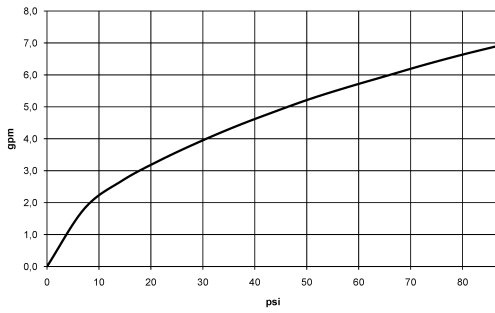

36 425 809

- cover plate Ø 150 mm
- temperature control handle with safety limit stop at 38°C
- hot water temperature limiter, can be preset

	Platinum	36 425 809-08 0010
	Chrome	36 425 809-00 0010
	Brushed Platinum	36 425 809-06 0010
	Dark Chrome	36 425 809-19 0010
	Brushed Durabronze (23kt Gold)	36 425 809-28 0010
	Brushed Bronze	36 425 809-42 0010
	Brushed Champagne (22kt Gold)	36 425 809-46 0010
	Champagne (22kt Gold)	36 425 809-47 0010
	Brushed Dark Platinum	36 425 809-99 0010

Required miscellaneous

Concealed thermostat for one- and two-way outlets -

- max. recess depth 136 mm
- min. recess depth 80 mm

35 426 970-90
0010

Recommended miscellaneous

xGRID Installation track 555 mm - 12 360 970 90

36 425 809

mm [inches]

Flow rate chart

36 425 809

36 425 809

Spare parts list

No.	Item Number	Name	Quantity used	Delivery time
1	90 90 03 166 00 90	top	1	2
2	09 12 12 053-08	base	1	40
3	04 29 06 111 01-00	spindle	1	10
4	90 23 30 023 00 90	nut	2	2
5	90 12 12 002 00 90	fixing cap	1	2
6	09 20 67 006-08	handle	1	40
7	90 17 33 032 00-08	handle	1	40
8	90 30 30 124 00 90	screw	1	2
9	90 12 12 052 00 90	base	1	2
10	09 12 12 054 90	base	1	2
11	09 28 10 190 90	regulator	1	2
12	04 29 06 024 01-00	spindle	1	10
13	09 12 12 051-08	base	1	40
14	09 31 11 134 90	pin	1	2
15	09 11 02 242-08	plate	1	40
16	09 30 30 157 90	screw	4	2
17	09 30 01 296 90	disc	1	2
18	90 30 01 190 00 90	disc	1	2
19	90 23 01 124 00 90	sleeve	2	2
20	90 18 40 077 01 90	spindle	2	2
21	09 24 04 257 90	nut	2	2
22	90 15 02 013 00 90	cartridge	1	2
23	09 28 10 189 90	regulator	1	2