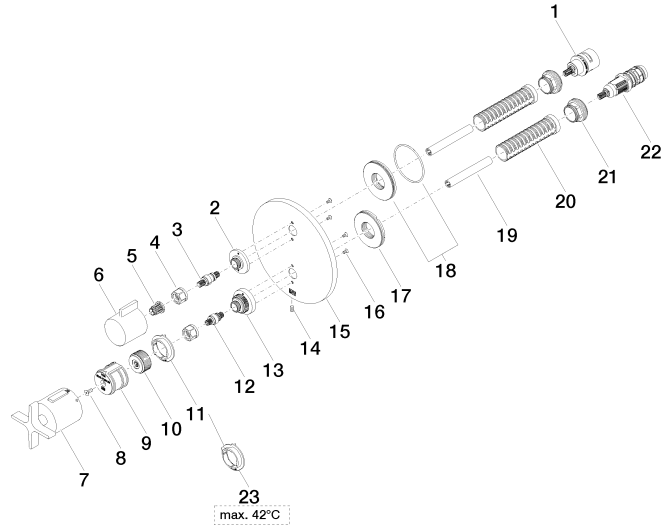

36 425 809

- cover plate Ø 150 mm
- temperature control handle with safety limit stop at 38°C
- hot water temperature limiter, can be preset

	Platinum	36 425 809-08 0010
	Chrome	36 425 809-00 0010
	Brushed Platinum	36 425 809-06 0010
	Dark Chrome	36 425 809-19 0010
	Brushed Durabronze (23kt Gold)	36 425 809-28 0010
	Brushed Bronze	36 425 809-42 0010
	Brushed Champagne (22kt Gold)	36 425 809-46 0010
	Champagne (22kt Gold)	36 425 809-47 0010
	Brushed Dark Platinum	36 425 809-99 0010

Required miscellaneous

Concealed thermostat for one- and two-way outlets -

- max. recess depth 136 mm
- min. recess depth 80 mm

35 426 970-90
0010

Recommended miscellaneous

xGRID Installation track 555 mm - 12 360 970 90

36 425 809

mm [inches]

Flow rate chart

36 425 809

36 425 809

Spare parts list

No.	Item Number	Name	Quantity used	Delivery time
1	90 90 03 166 00 90	top	1	2
2	09 12 12 053-08	base	1	40
3	04 29 06 111 01-00	spindle	1	10
4	90 23 30 023 00 90	nut	2	2
5	90 12 12 002 00 90	fixing cap	1	2
6	09 20 67 006-08	handle	1	40
7	90 17 33 032 00-08	handle	1	40
8	90 30 30 124 00 90	screw	1	2
9	90 12 12 052 00 90	base	1	2
10	09 12 12 054 90	base	1	2
11	09 28 10 190 90	regulator	1	2
12	04 29 06 024 01-00	spindle	1	10
13	09 12 12 051-08	base	1	40
14	09 31 11 134 90	pin	1	2
15	09 11 02 242-08	plate	1	40
16	09 30 30 157 90	screw	4	2
17	09 30 01 296 90	disc	1	2
18	90 30 01 190 00 90	disc	1	2
19	90 23 01 124 00 90	sleeve	2	2
20	90 18 40 077 01 90	spindle	2	2
21	09 24 04 257 90	nut	2	2
22	90 15 02 013 00 90	cartridge	1	2
23	09 28 10 189 90	regulator	1	2