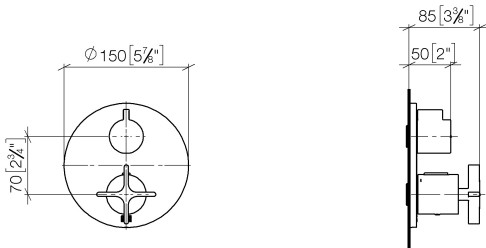

36 425 809

- cover plate Ø 150 mm
- temperature control handle with safety limit stop at 38°C
- hot water temperature limiter, can be preset

	Dark Chrome	36 425 809-19 0010
	Chrome	36 425 809-00 0010
	Brushed Platinum	36 425 809-06 0010
	Platinum	36 425 809-08 0010
	Brushed Durabronze (23kt Gold)	36 425 809-28 0010
	Brushed Bronze	36 425 809-42 0010
	Brushed Champagne (22kt Gold)	36 425 809-46 0010
	Champagne (22kt Gold)	36 425 809-47 0010
	Brushed Dark Platinum	36 425 809-99 0010

Required miscellaneous

Concealed thermostat for one- and two-way outlets - 35 426 970-90 0010
 •max. recess depth 136 mm
 •min. recess depth 80 mm

Recommended miscellaneous

xGRID Attachment set for integrating in the dry wall construction - 12 340 970 90

Recommended miscellaneous

xGRID Installation track 555 mm - 12 360 970 90

36 425 809

mm [inches]

Flow rate chart

36 425 809

36 425 809

Spare parts list

No.	Item Number	Name	Quantity used	Delivery time
1	90 90 03 166 00 90	top	1	2
2	09 12 12 053-19	base	1	20
3	04 29 06 111 01-00	spindle	1	10
4	90 23 30 023 00 90	nut	2	2
5	90 12 12 002 00 90	fixing cap	1	2
6	09 20 67 006-19	handle	1	20
7	90 17 33 032 00-19	handle	1	20
8	90 30 30 124 00 90	screw	1	2
9	90 12 12 052 00 90	base	1	2
10	09 12 12 054 90	base	1	2
11	09 28 10 190 90	regulator	1	2
12	04 29 06 024 01-00	spindle	1	10
13	09 12 12 051-19	base	1	20
14	09 31 11 134 90	pin	1	2
15	09 11 02 242-19	plate	1	20
16	09 30 30 157 90	screw	4	2
17	09 30 01 296 90	disc	1	2
18	90 30 01 190 00 90	disc	1	2
19	90 23 01 124 00 90	sleeve	2	2
20	90 18 40 077 01 90	spindle	2	2
21	09 24 04 257 90	nut	2	2
22	90 15 02 013 00 90	cartridge	1	2
23	09 28 10 189 90	regulator	1	2