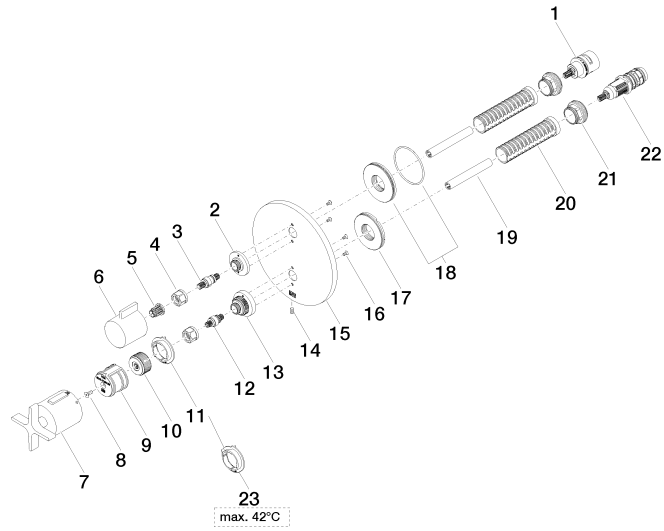

36 425 809

- cover plate Ø 150 mm
- temperature control handle with safety limit stop at 38°C
- hot water temperature limiter, can be preset

	Dark Chrome	36 425 809-19 0010
	Chrome	36 425 809-00 0010
	Brushed Platinum	36 425 809-06 0010
	Platinum	36 425 809-08 0010
	Brushed Durabronze (23kt Gold)	36 425 809-28 0010
	Brushed Bronze	36 425 809-42 0010
	Brushed Champagne (22kt Gold)	36 425 809-46 0010
	Champagne (22kt Gold)	36 425 809-47 0010
	Brushed Dark Platinum	36 425 809-99 0010

Required miscellaneous

Concealed thermostat for one- and two-way outlets - 35 426 970-90 0010
 •max. recess depth 136 mm
 •min. recess depth 80 mm

Recommended miscellaneous

xGRID Attachment set for integrating in the dry wall construction - 12 340 970 90

Recommended miscellaneous

xGRID Installation track 555 mm - 12 360 970 90

36 425 809

mm [inches]

Flow rate chart

36 425 809

36 425 809

Spare parts list

No.	Item Number	Name	Quantity used	Delivery time
1	90 90 03 166 00 90	top	1	2
2	09 12 12 053-19	base	1	20
3	04 29 06 111 01-00	spindle	1	10
4	90 23 30 023 00 90	nut	2	2
5	90 12 12 002 00 90	fixing cap	1	2
6	09 20 67 006-19	handle	1	20
7	90 17 33 032 00-19	handle	1	20
8	90 30 30 124 00 90	screw	1	2
9	90 12 12 052 00 90	base	1	2
10	09 12 12 054 90	base	1	2
11	09 28 10 190 90	regulator	1	2
12	04 29 06 024 01-00	spindle	1	10
13	09 12 12 051-19	base	1	20
14	09 31 11 134 90	pin	1	2
15	09 11 02 242-19	plate	1	20
16	09 30 30 157 90	screw	4	2
17	09 30 01 296 90	disc	1	2
18	90 30 01 190 00 90	disc	1	2
19	90 23 01 124 00 90	sleeve	2	2
20	90 18 40 077 01 90	spindle	2	2
21	09 24 04 257 90	nut	2	2
22	90 15 02 013 00 90	cartridge	1	2
23	09 28 10 189 90	regulator	1	2